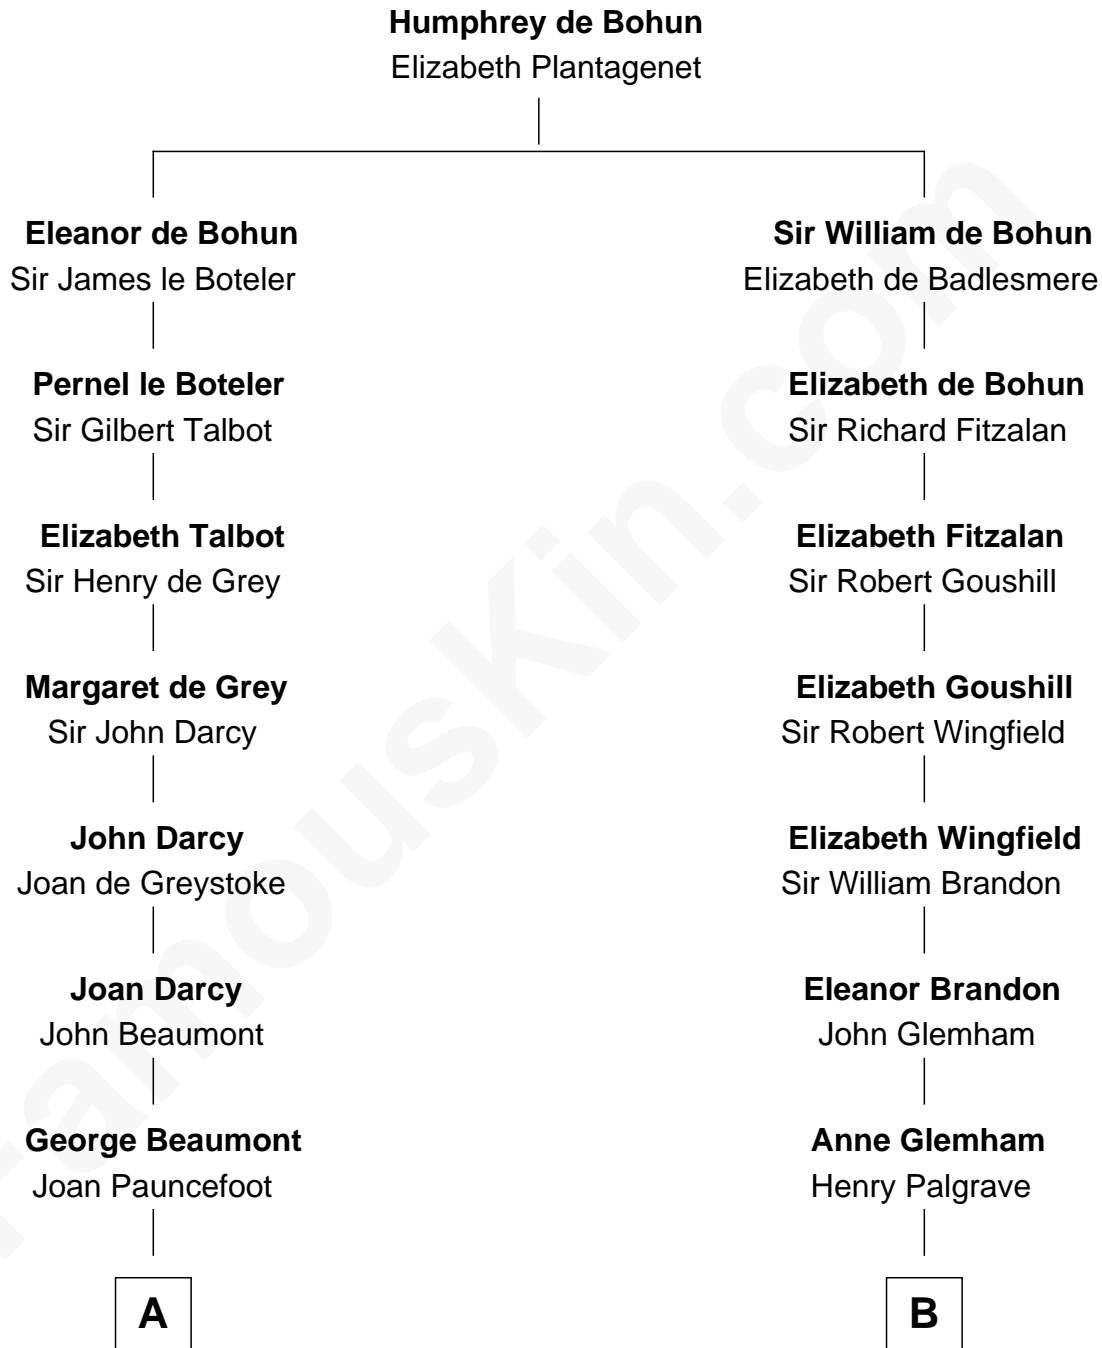

FamousKin.com
Relationship Chart of
Sir Arthur Conan Doyle
Author, "Sherlock Holmes"

16th cousin 2 times removed of

Shubael D. Childs
Founder of S.D. Childs & Company

C

—
Mary Josephine Elizabeth Foley

Charles Altamont Doyle

—
Sir Arthur Conan Doyle

Author, "Sherlock Holmes"

FamousKin.com