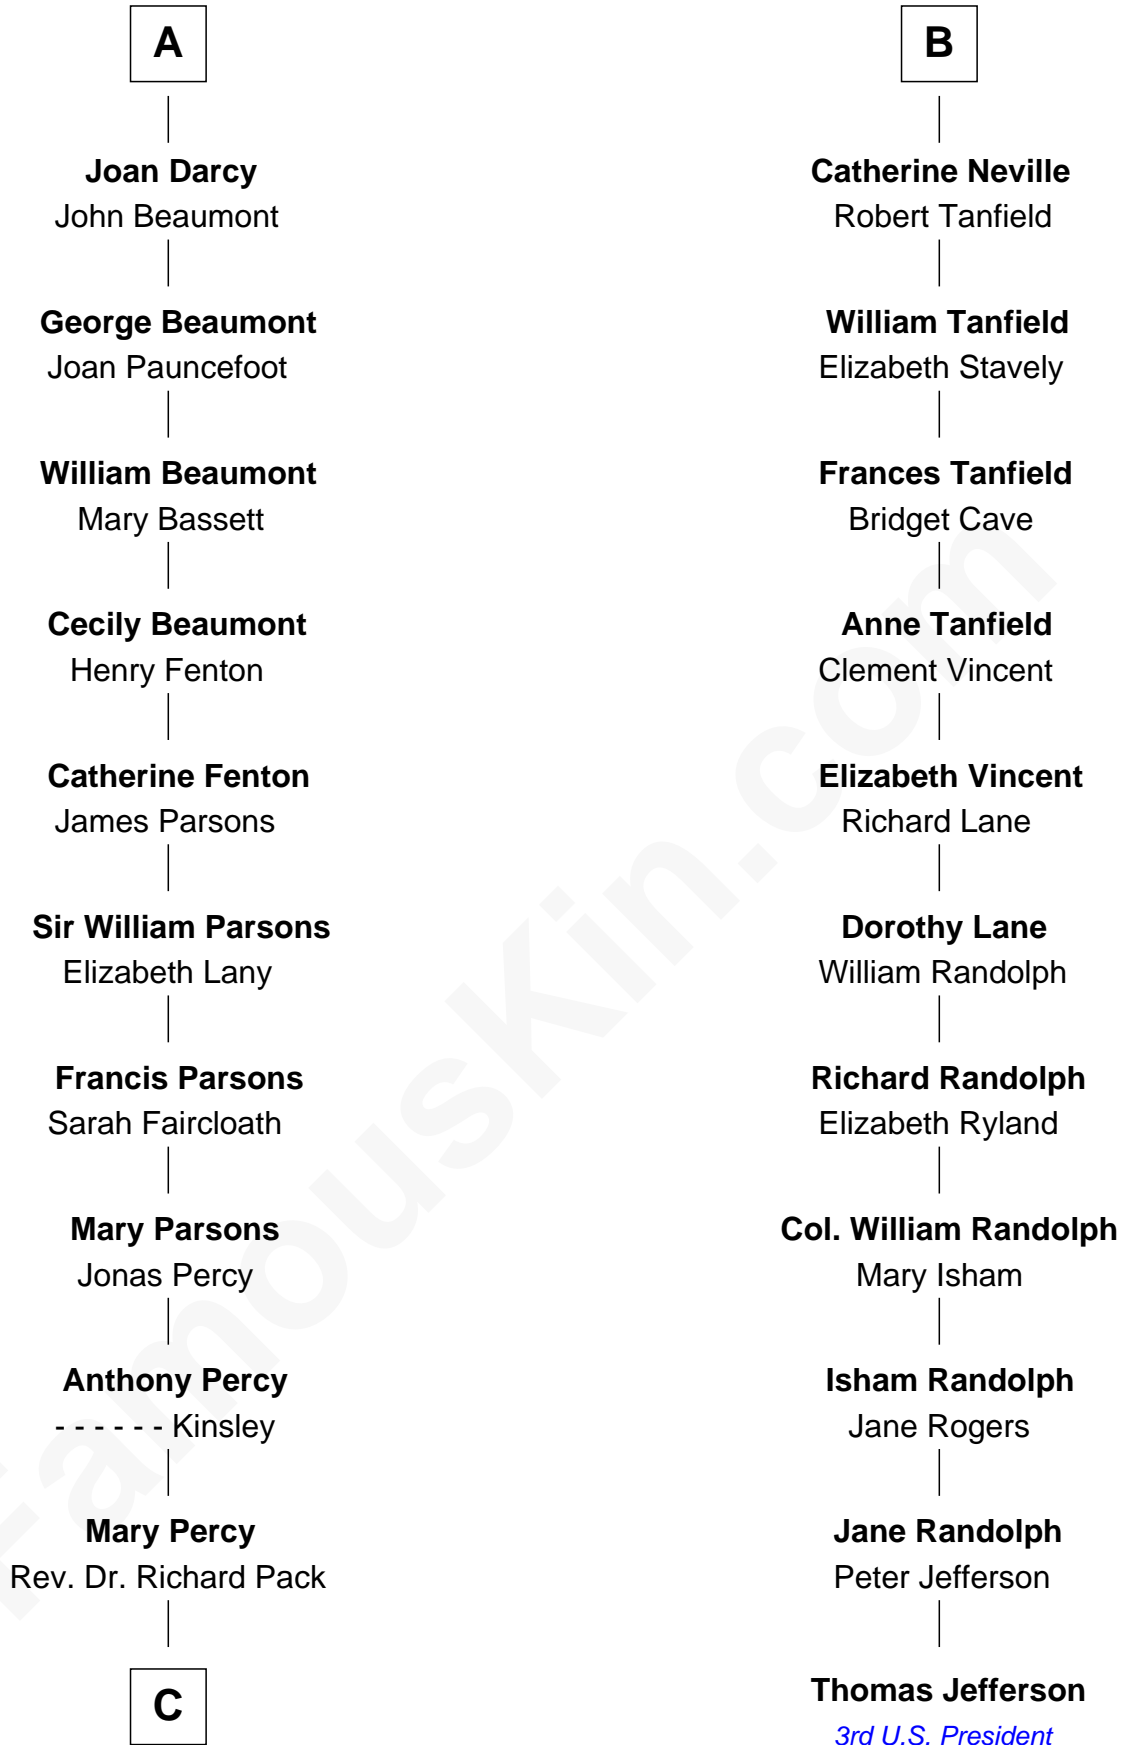

FamousKin.com
Relationship Chart of
Sir Arthur Conan Doyle
Author, "Sherlock Holmes"

17th cousin 3 times removed of

Thomas Jefferson

3rd U.S. President and Signer of the Declaration of Independence

Sir William Longespee

Ela of Salisbury

C

—
William Pack
Catherine Scott

—
Catherine Pack
William Foley

—
Mary Josephine Elizabeth Foley
Charles Altamont Doyle

—
Sir Arthur Conan Doyle
Author, "Sherlock Holmes"

FamousKin.com