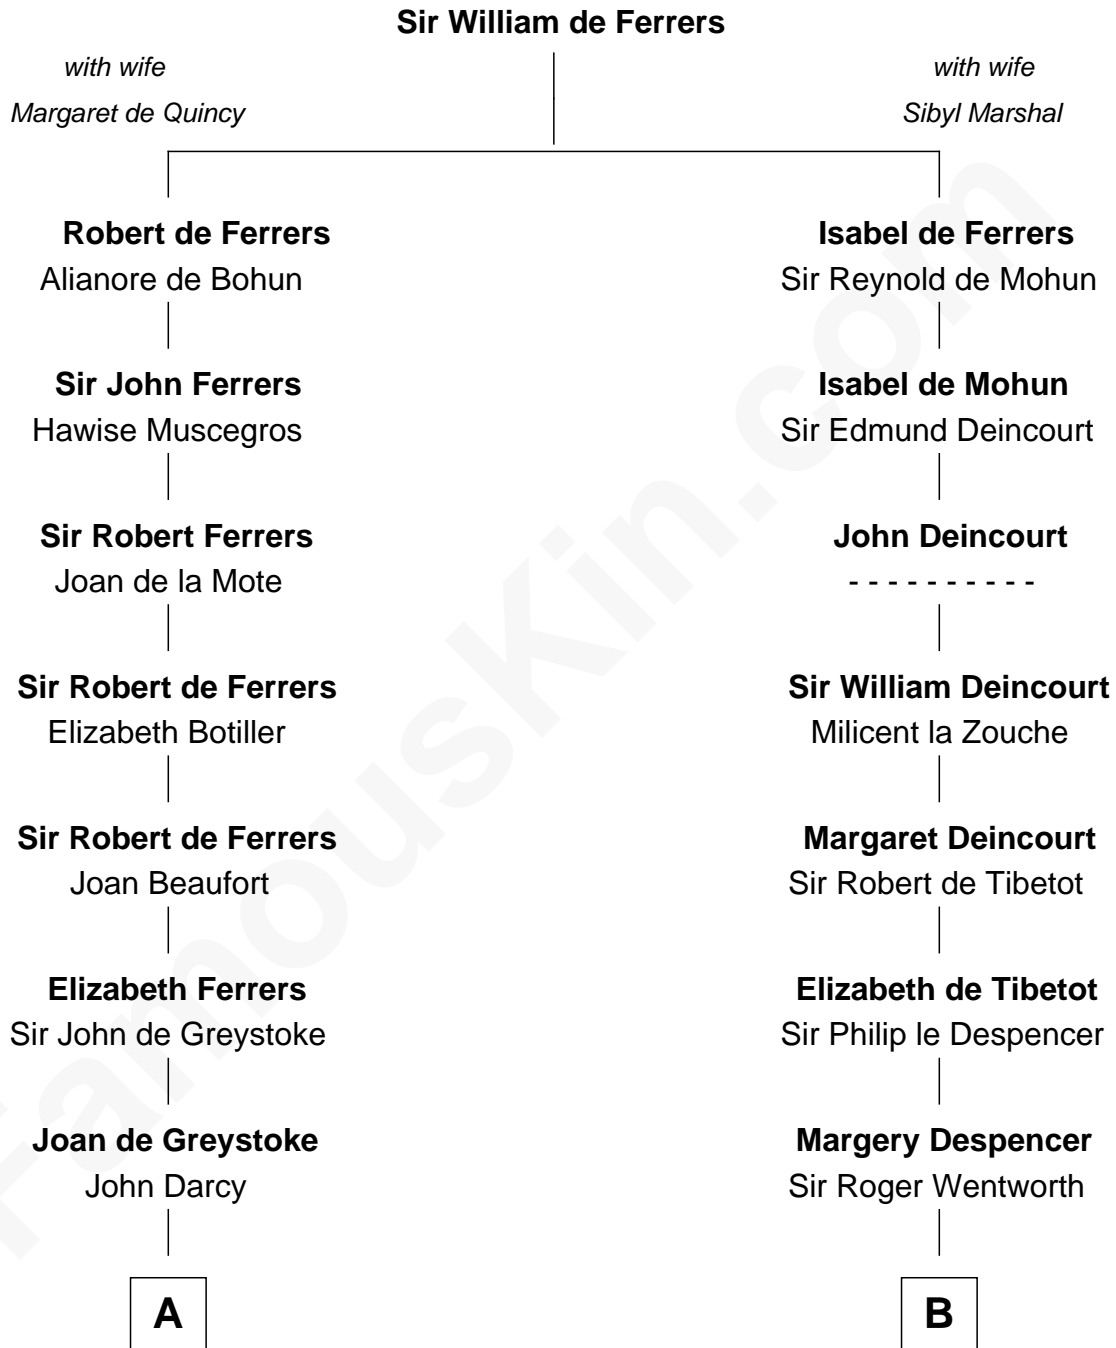

FamousKin.com
Relationship Chart of
Sir Arthur Conan Doyle
Author, "Sherlock Holmes"

18th cousin 2 times removed of

Thomas Jefferson

3rd U.S. President and Signer of the Declaration of Independence

FamousKin.com