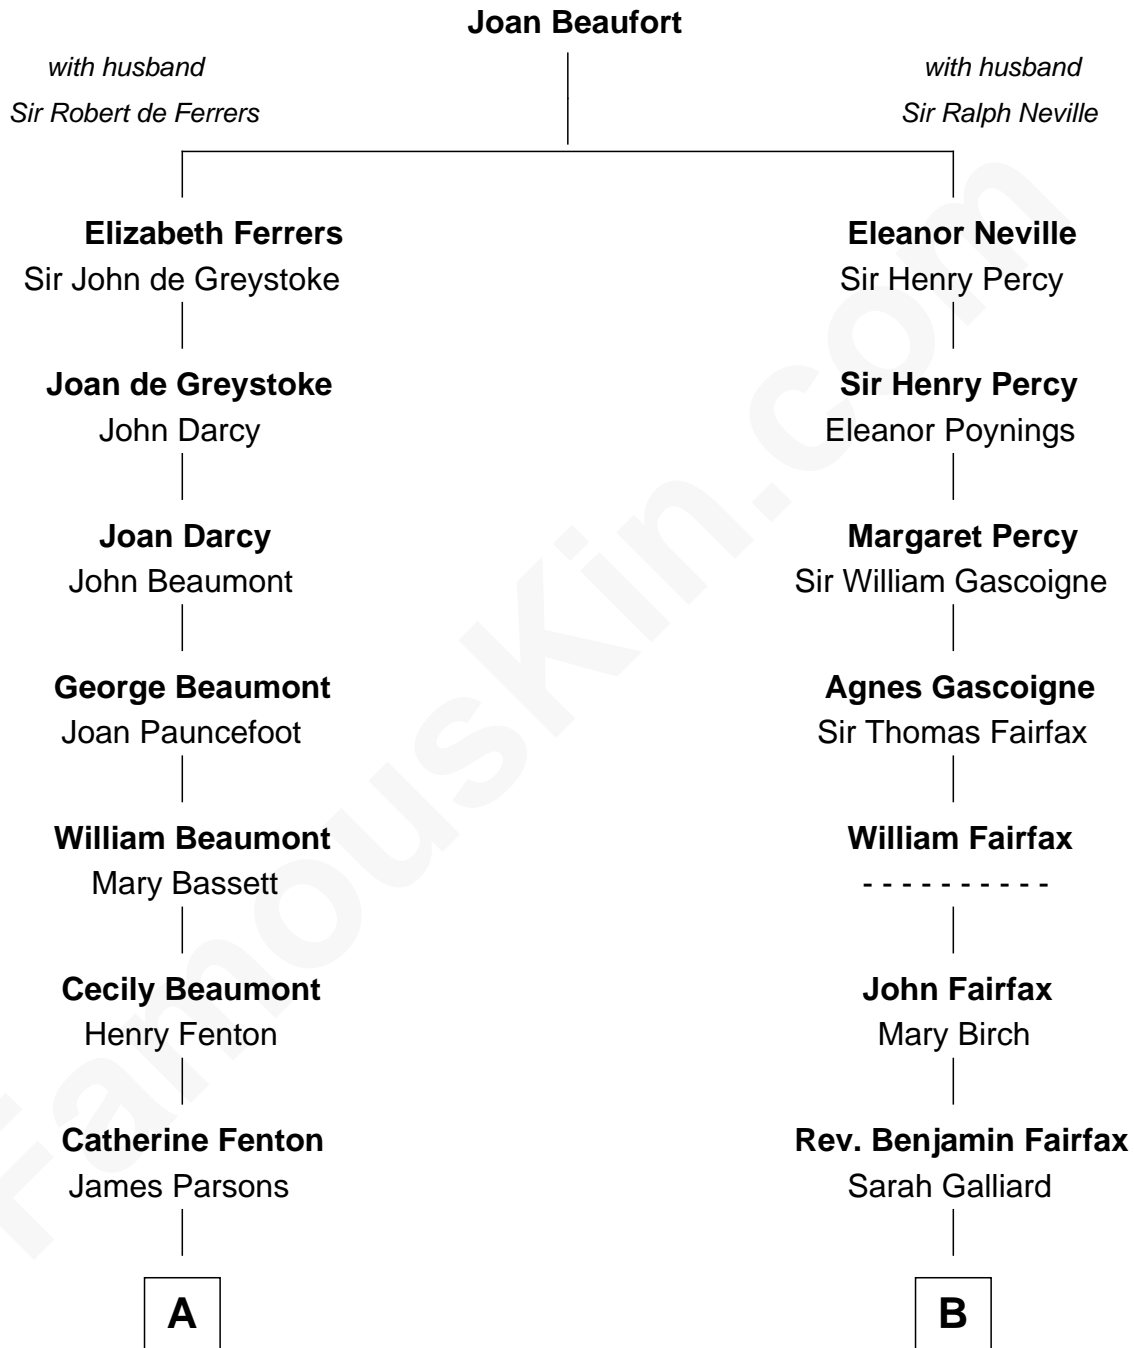

FamousKin.com
Relationship Chart of
Sir Arthur Conan Doyle
Author, "Sherlock Holmes"

15th cousin 3 times removed of
Catherine Middleton
Princess of Wales

C

Michael Francis Middleton

Carole Elizabeth Goldsmith

Catherine Middleton

Princess of Wales

FamousKin.com