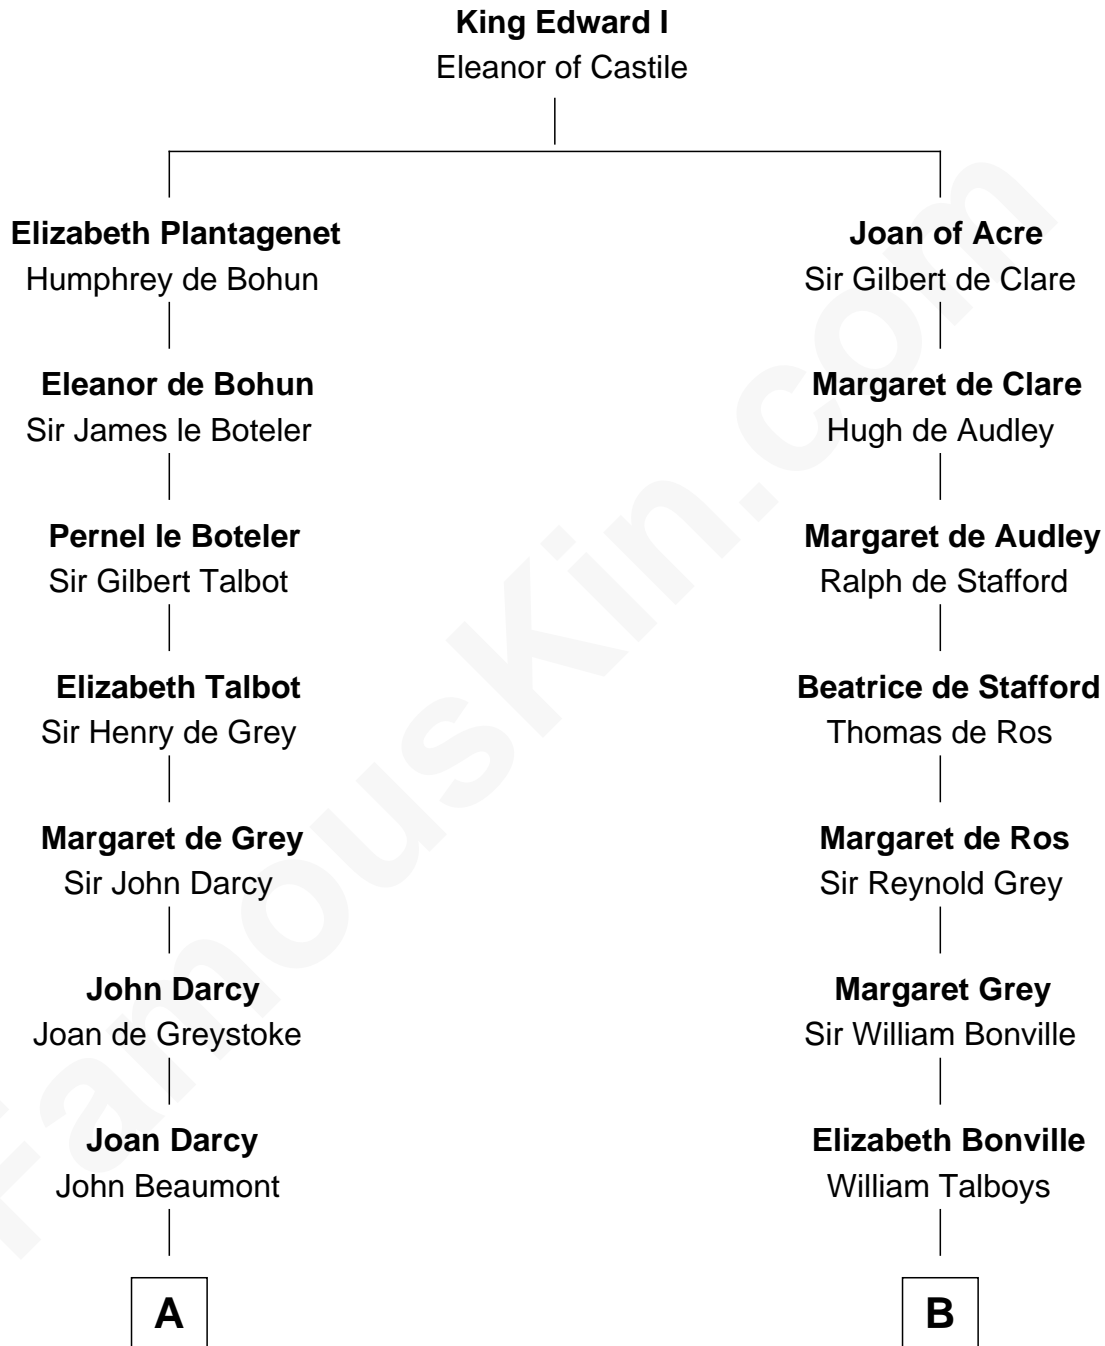

FamousKin.com Relationship Chart of

Sir Arthur Conan Doyle

Author, "Sherlock Holmes"

19th cousin of

William Rufus Day

36th U.S. Secretary of State

C

Catherine Pack

William Foley

Mary Josephine Elizabeth Foley

Charles Altamont Doyle

Sir Arthur Conan Doyle

Author, "Sherlock Holmes"

D

Rufus Paine Spalding

Lucretia A. Swift