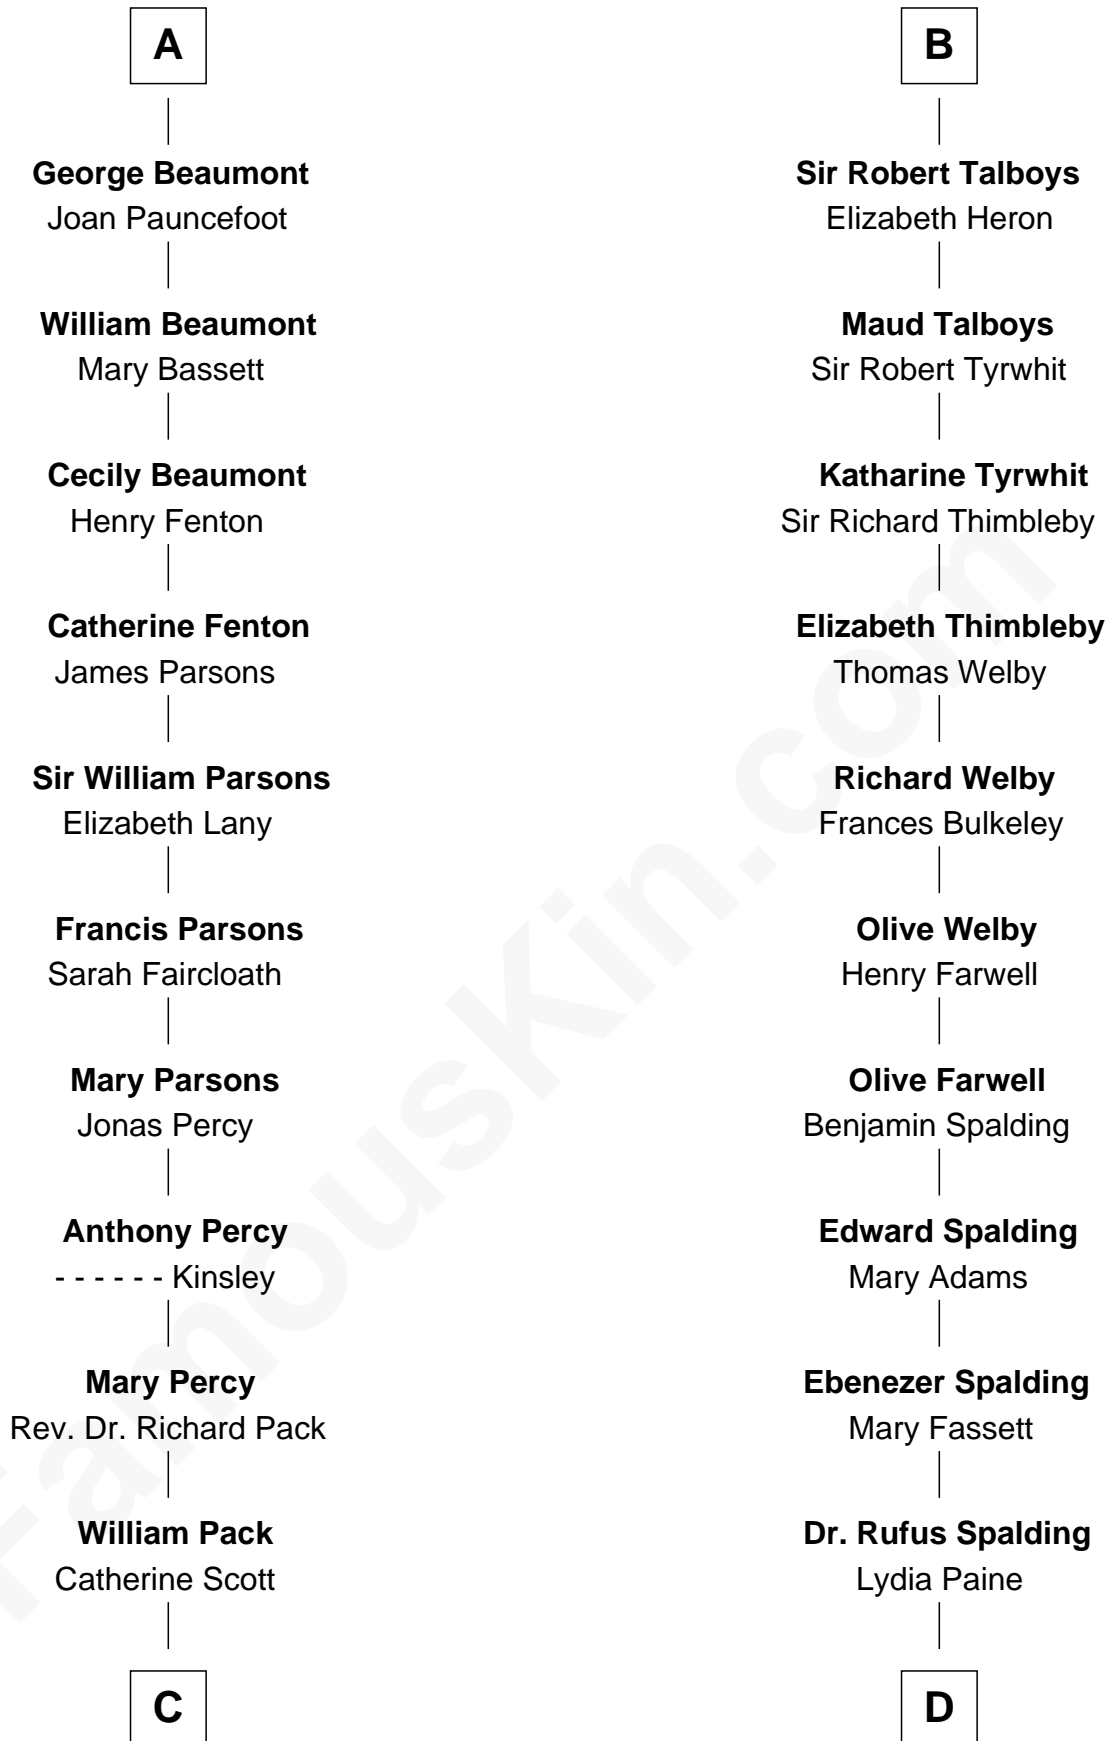

FamousKin.com Relationship Chart of

Sir Arthur Conan Doyle

Author, "Sherlock Holmes"

19th cousin of

William Rufus Day

36th U.S. Secretary of State

C

Catherine Pack

William Foley

Mary Josephine Elizabeth Foley

Charles Altamont Doyle

Sir Arthur Conan Doyle

Author, "Sherlock Holmes"

D

Rufus Paine Spalding

Lucretia A. Swift