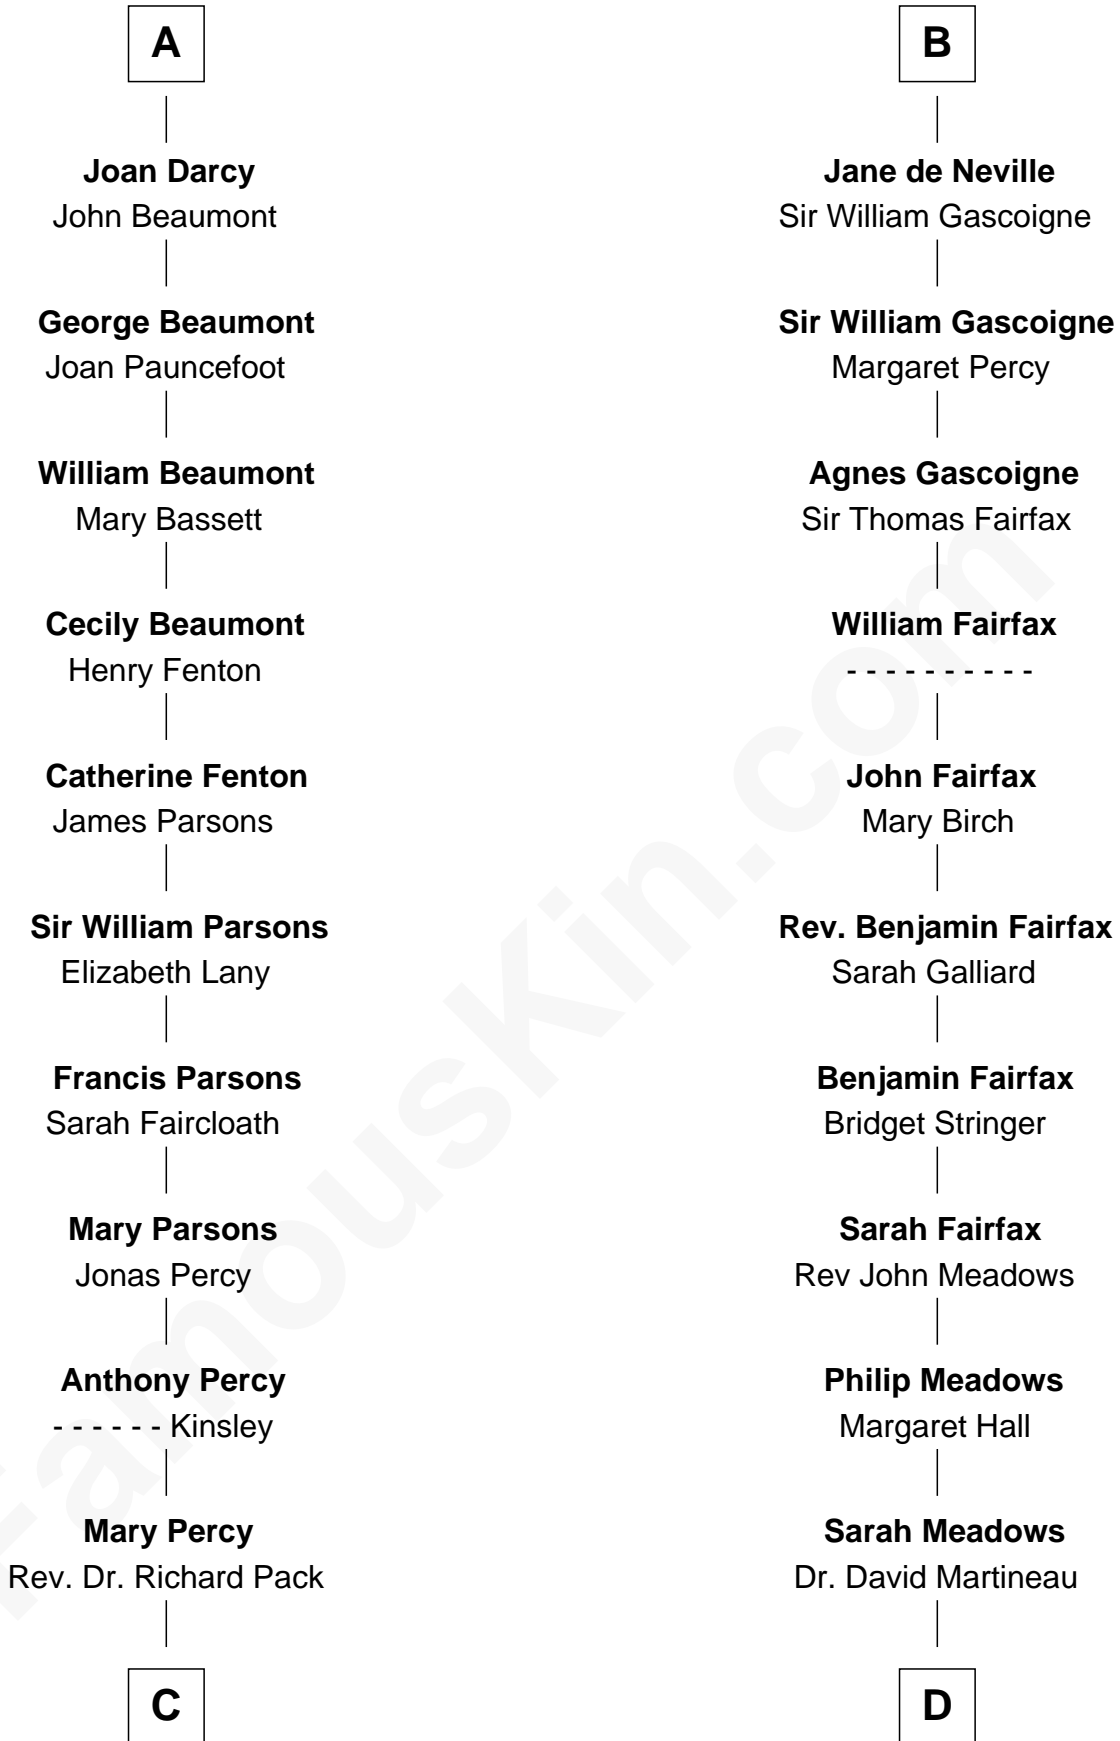

FamousKin.com
Relationship Chart of
Sir Arthur Conan Doyle
Author, "Sherlock Holmes"

18th cousin 2 times removed of
Harriet Martineau
Author of The Hour and the Man

C

William Pack
Catherine Scott

Catherine Pack
William Foley

Mary Josephine Elizabeth Foley
Charles Altamont Doyle

Sir Arthur Conan Doyle
Author, "Sherlock Holmes"

D

Thomas Martineau
Elizabeth Rankin

Harriet Martineau
English Author, "The Hour and the Man"

FamousKin.com