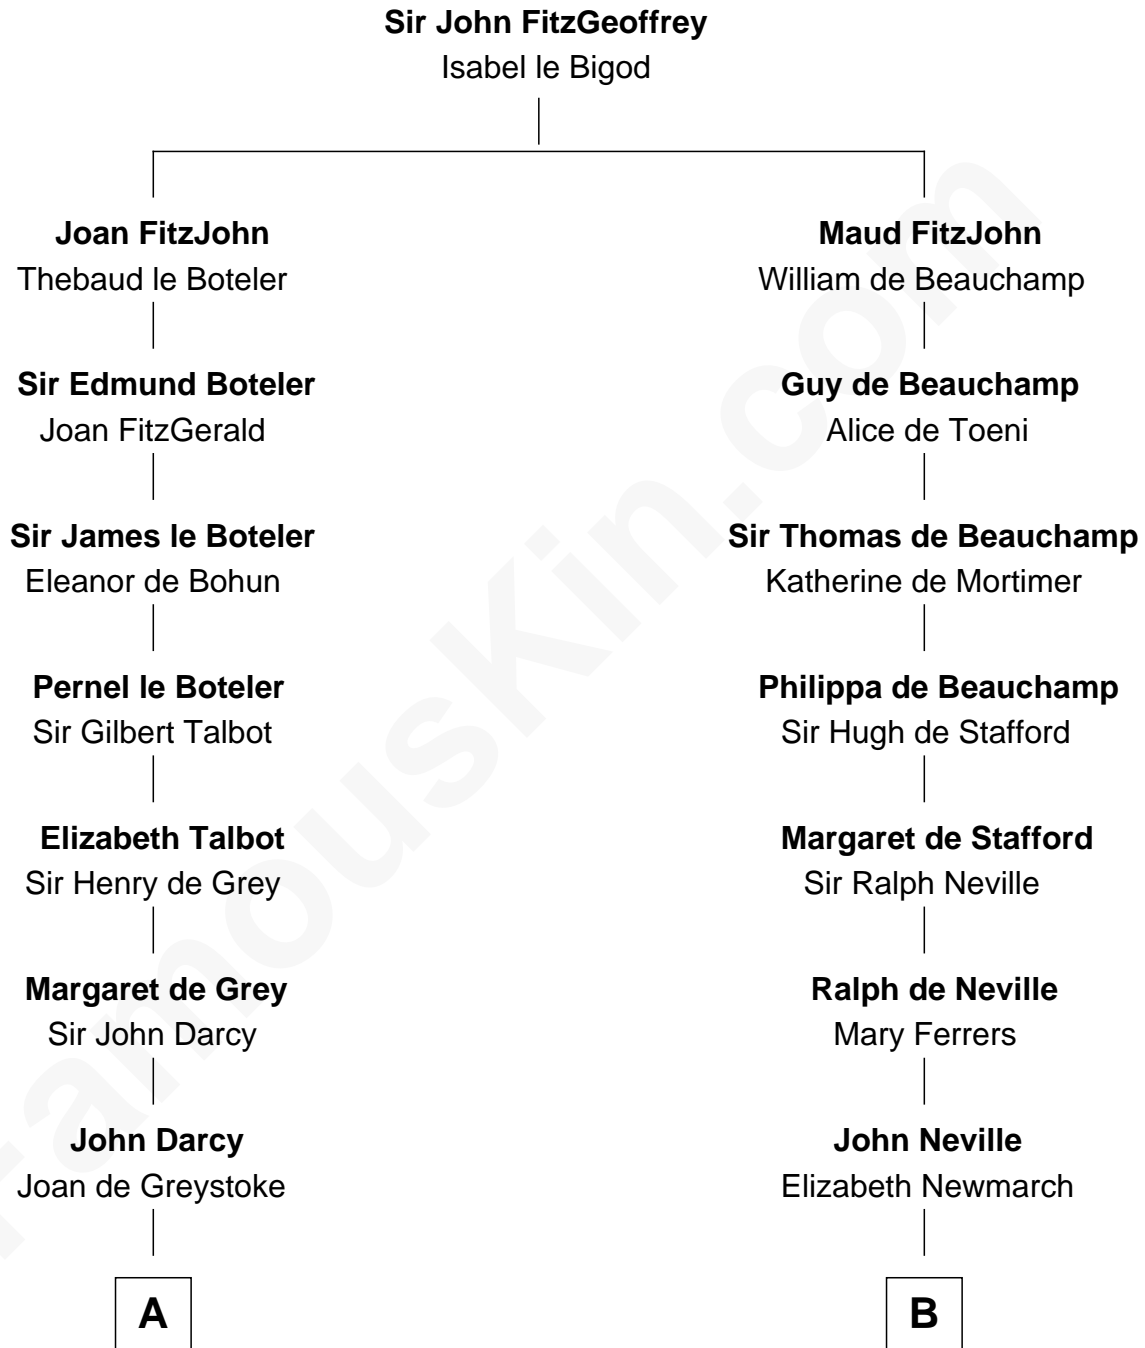

FamousKin.com
Relationship Chart of
Sir Arthur Conan Doyle
Author, "Sherlock Holmes"

18th cousin 2 times removed of
Harriet Martineau
Author of The Hour and the Man

C

William Pack
Catherine Scott

Catherine Pack
William Foley

Mary Josephine Elizabeth Foley
Charles Altamont Doyle

Sir Arthur Conan Doyle
Author, "Sherlock Holmes"

D

Thomas Martineau
Elizabeth Rankin

Harriet Martineau
English Author, "The Hour and the Man"

FamousKin.com