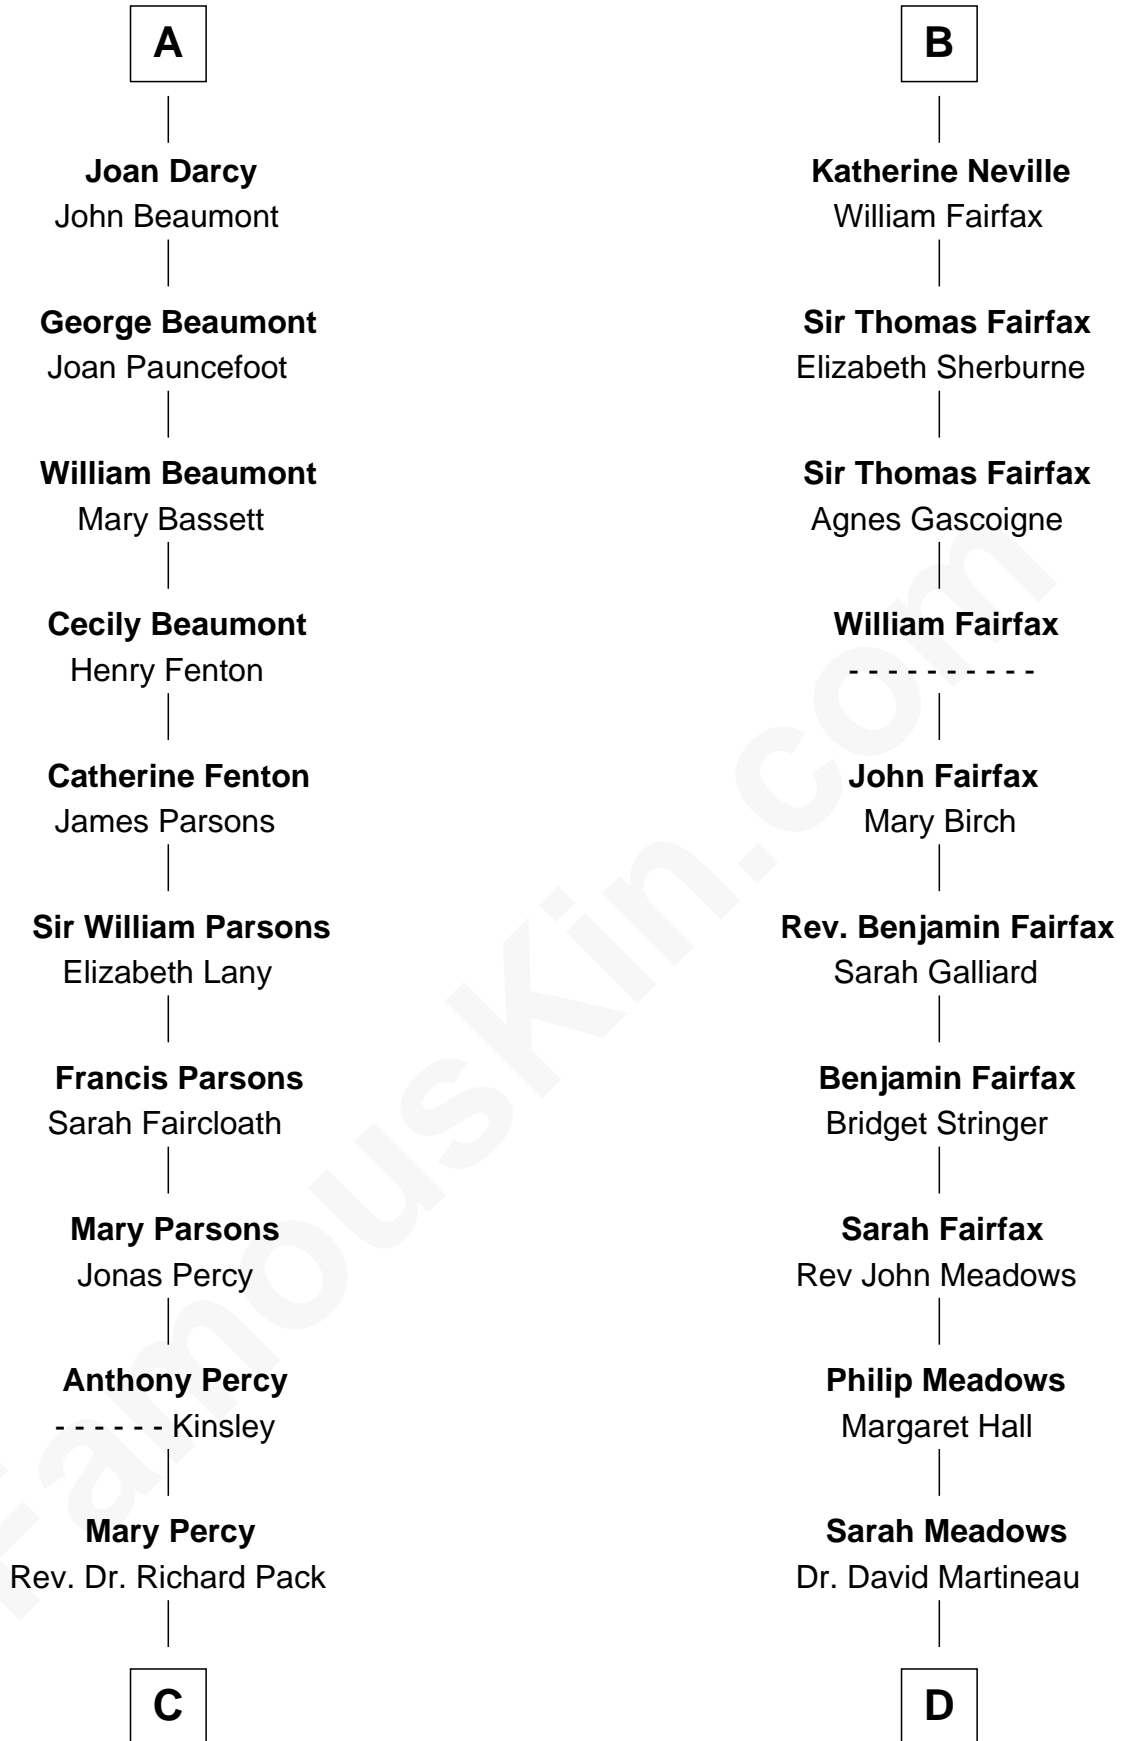

## Relationship Chart of

### Sir Arthur Conan Doyle

Author, "Sherlock Holmes"

18th cousin 2 times removed of

**Harriet Martineau**  
Author of *The Hour and the Man*

**C**

**William Pack**  
Catherine Scott

**Catherine Pack**  
William Foley