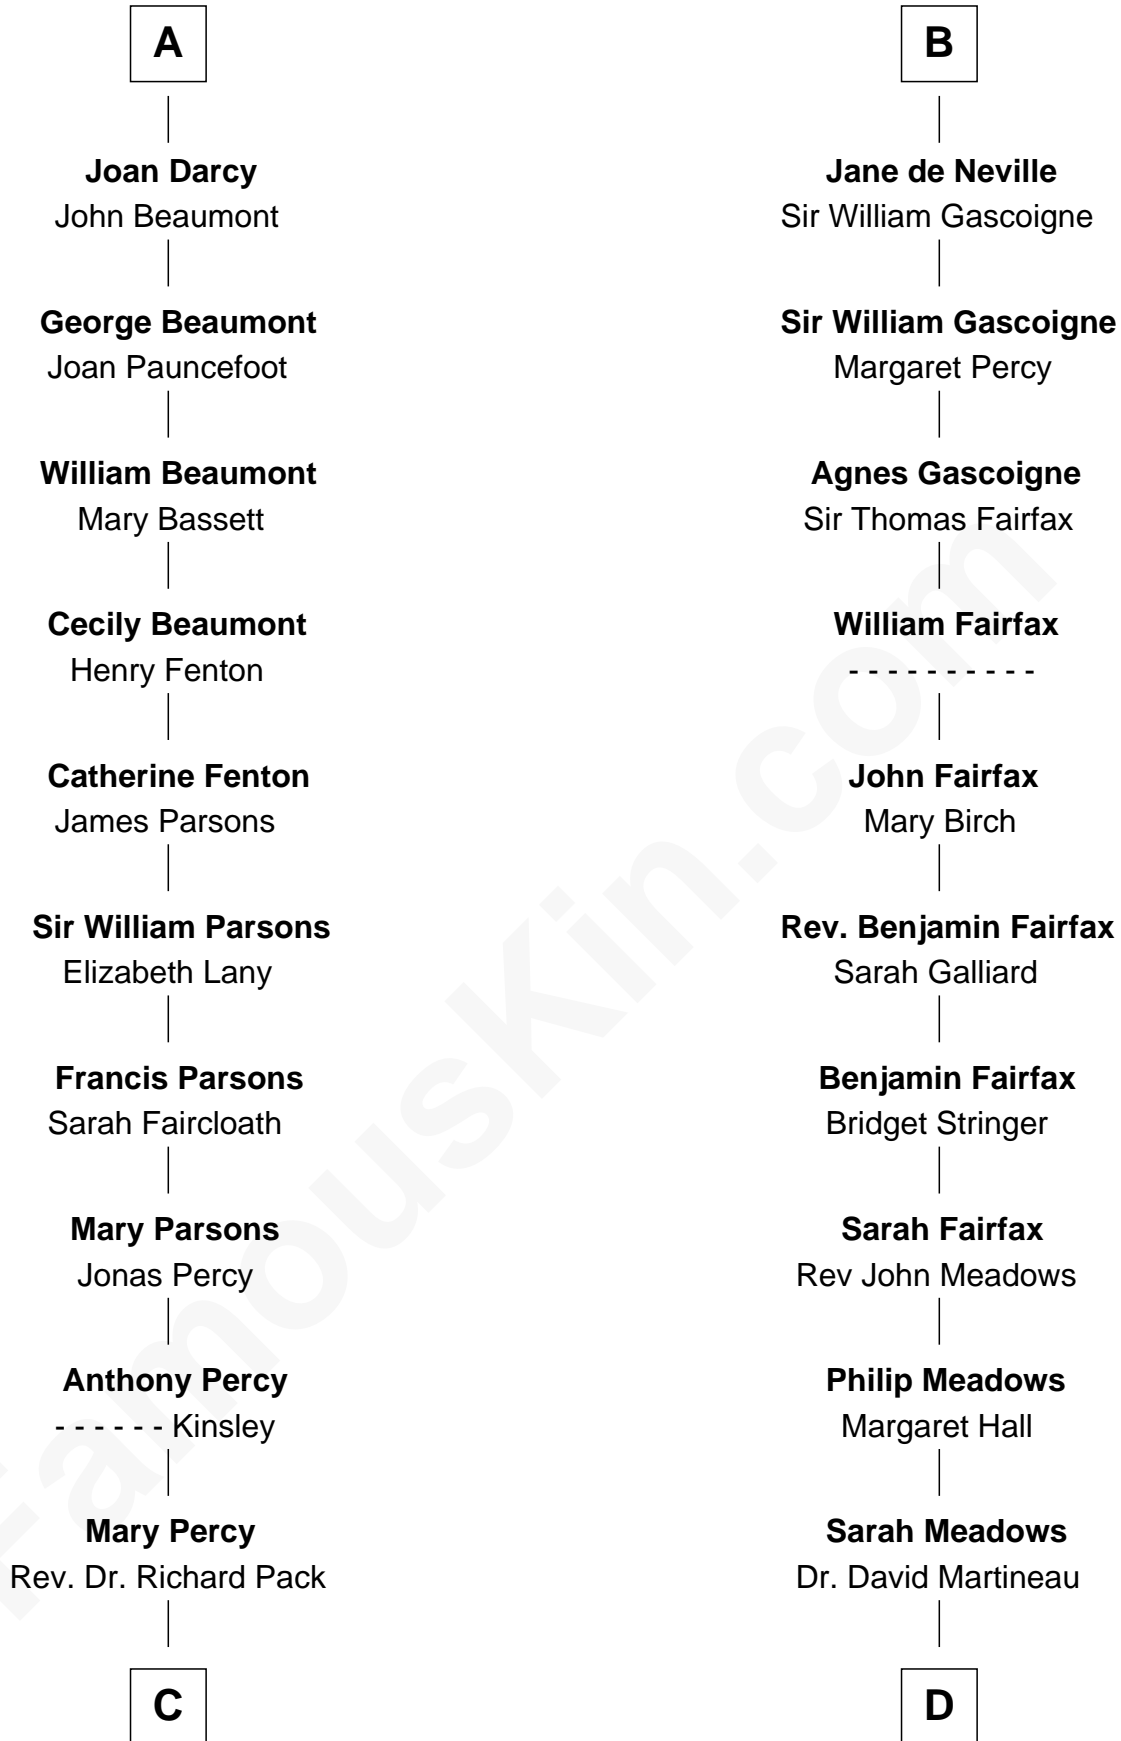

FamousKin.com

Relationship Chart of

Sir Arthur Conan Doyle

Author, "Sherlock Holmes"

18th cousin 2 times removed of

Harriet Martineau

Author of The Hour and the Man

C

William Pack
Catherine Scott

Catherine Pack
William Foley

Mary Josephine Elizabeth Foley
Charles Altamont Doyle

Sir Arthur Conan Doyle
Author, "Sherlock Holmes"

D

Thomas Martineau
Elizabeth Rankin

Harriet Martineau
English Author, "The Hour and the Man"