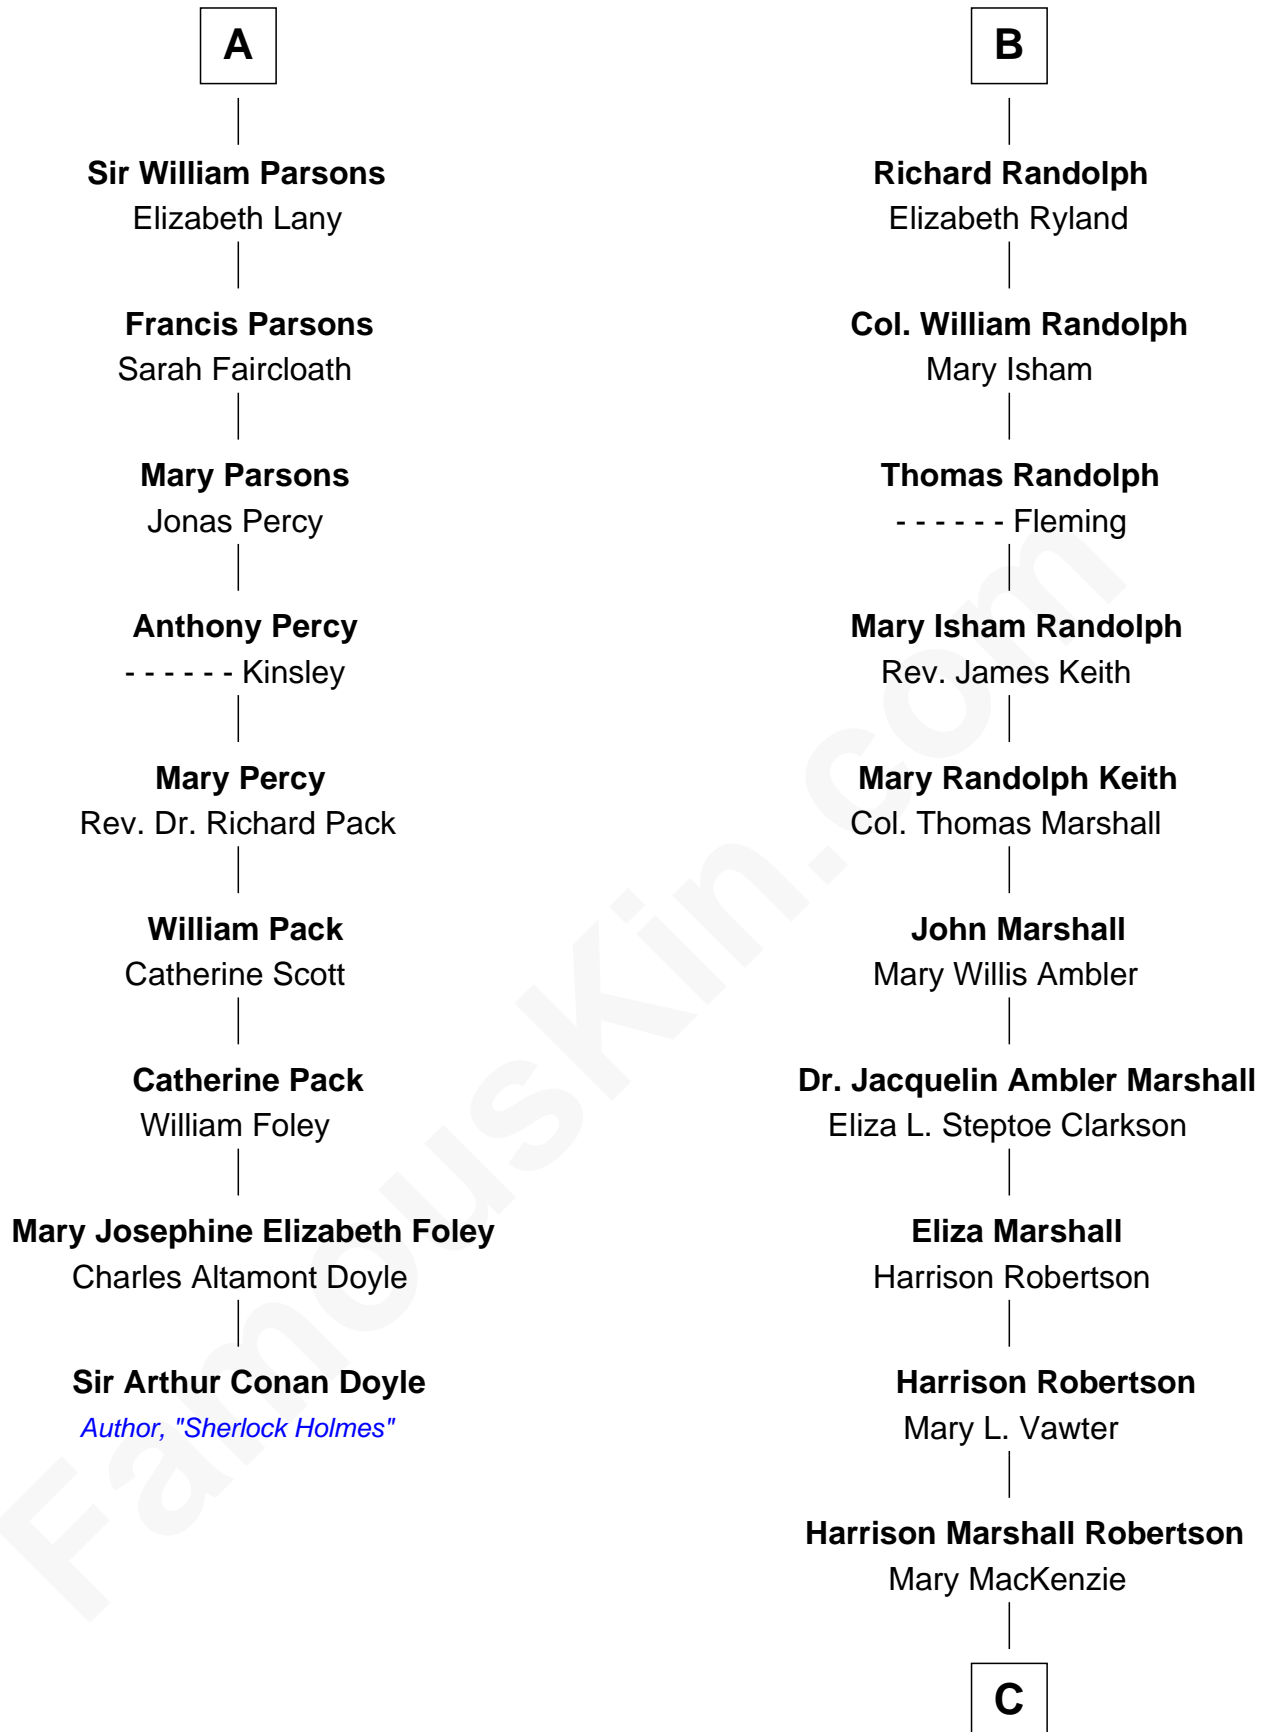

FamousKin.com
Relationship Chart of
Sir Arthur Conan Doyle
Author, "Sherlock Holmes"

15th cousin 3 times removed of
Mary Chapin Carpenter
Singer and Songwriter

C

Mary Bowie Robertson
Chapin Carpenter

Mary Chapin Carpenter
Singer and Songwriter

FamousKin.com