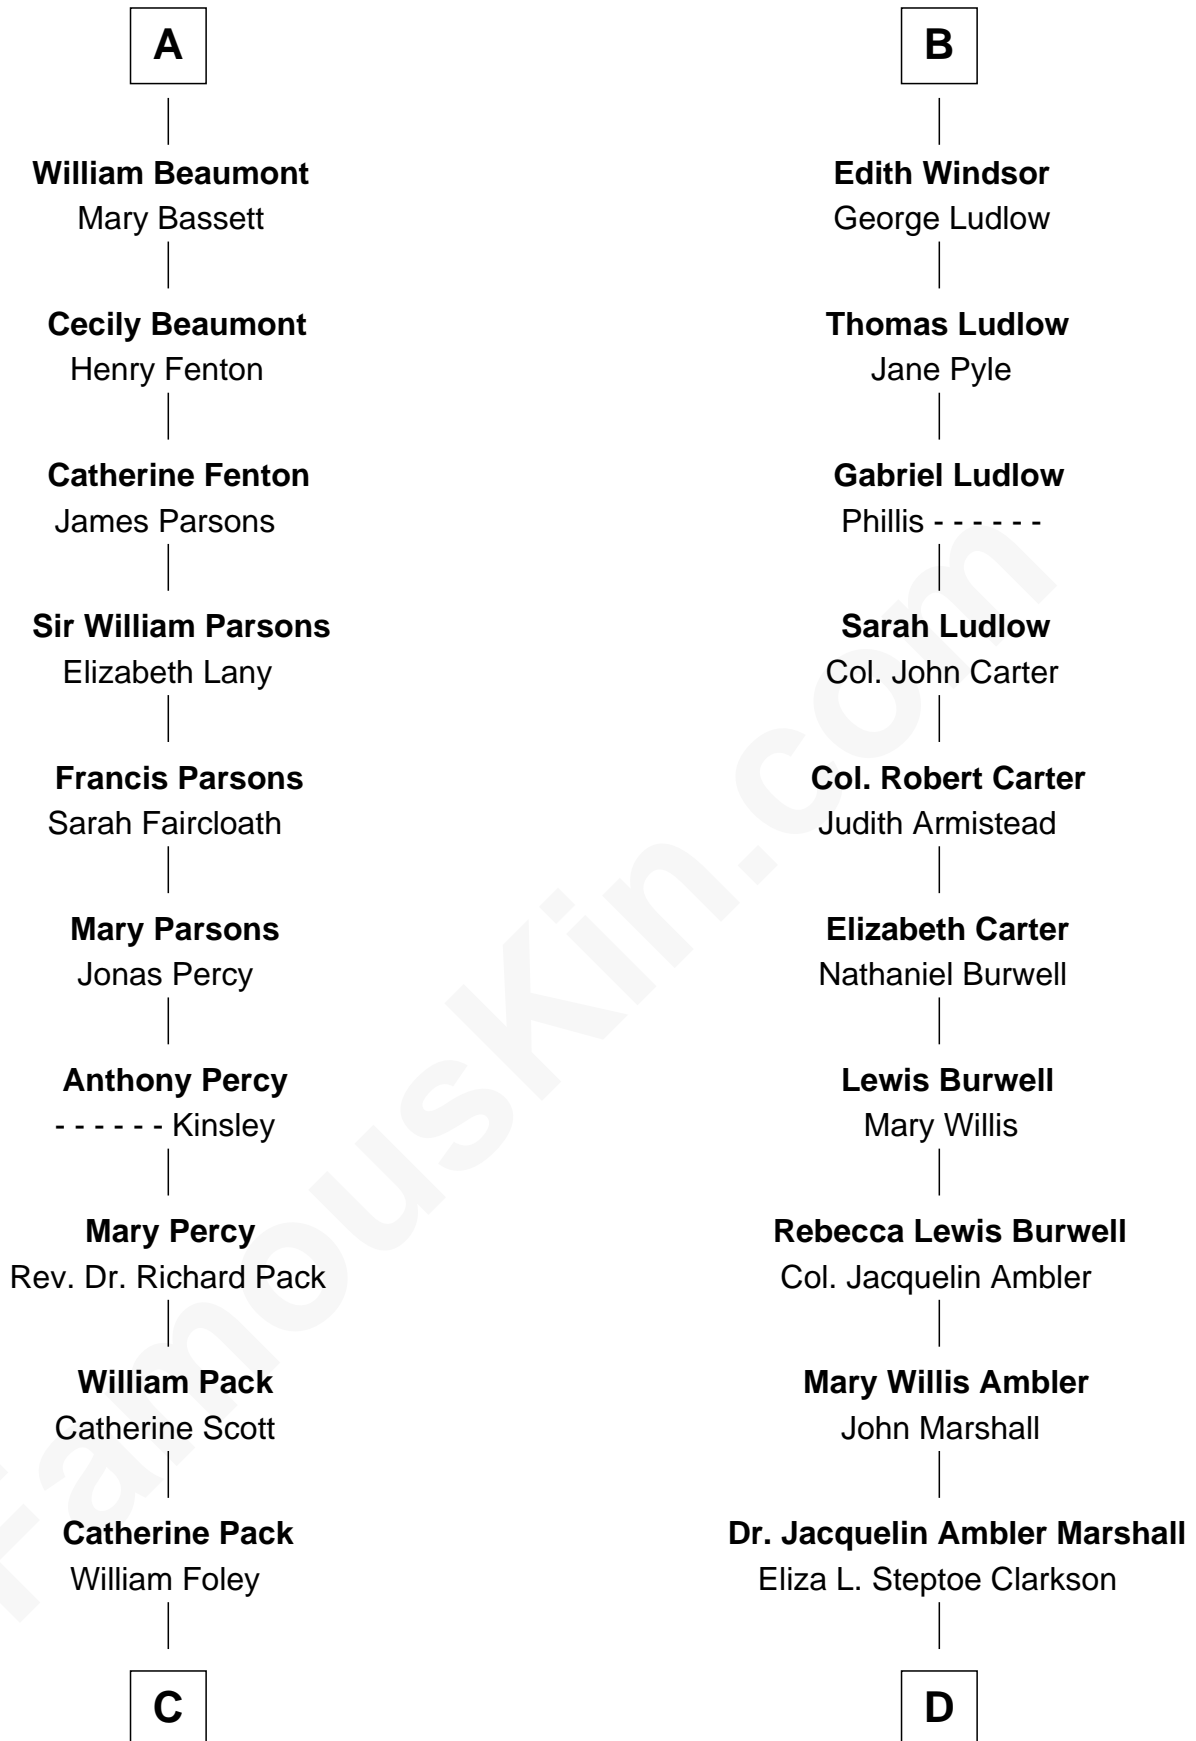

FamousKin.com
Relationship Chart of
Sir Arthur Conan Doyle
Author, "Sherlock Holmes"

18th cousin 3 times removed of
Mary Chapin Carpenter
Singer and Songwriter

C

Mary Josephine Elizabeth Foley

Charles Altamont Doyle

Sir Arthur Conan Doyle

Author, "Sherlock Holmes"

D

Eliza Marshall

Harrison Robertson

Harrison Robertson

Mary L. Vawter

Harrison Marshall Robertson