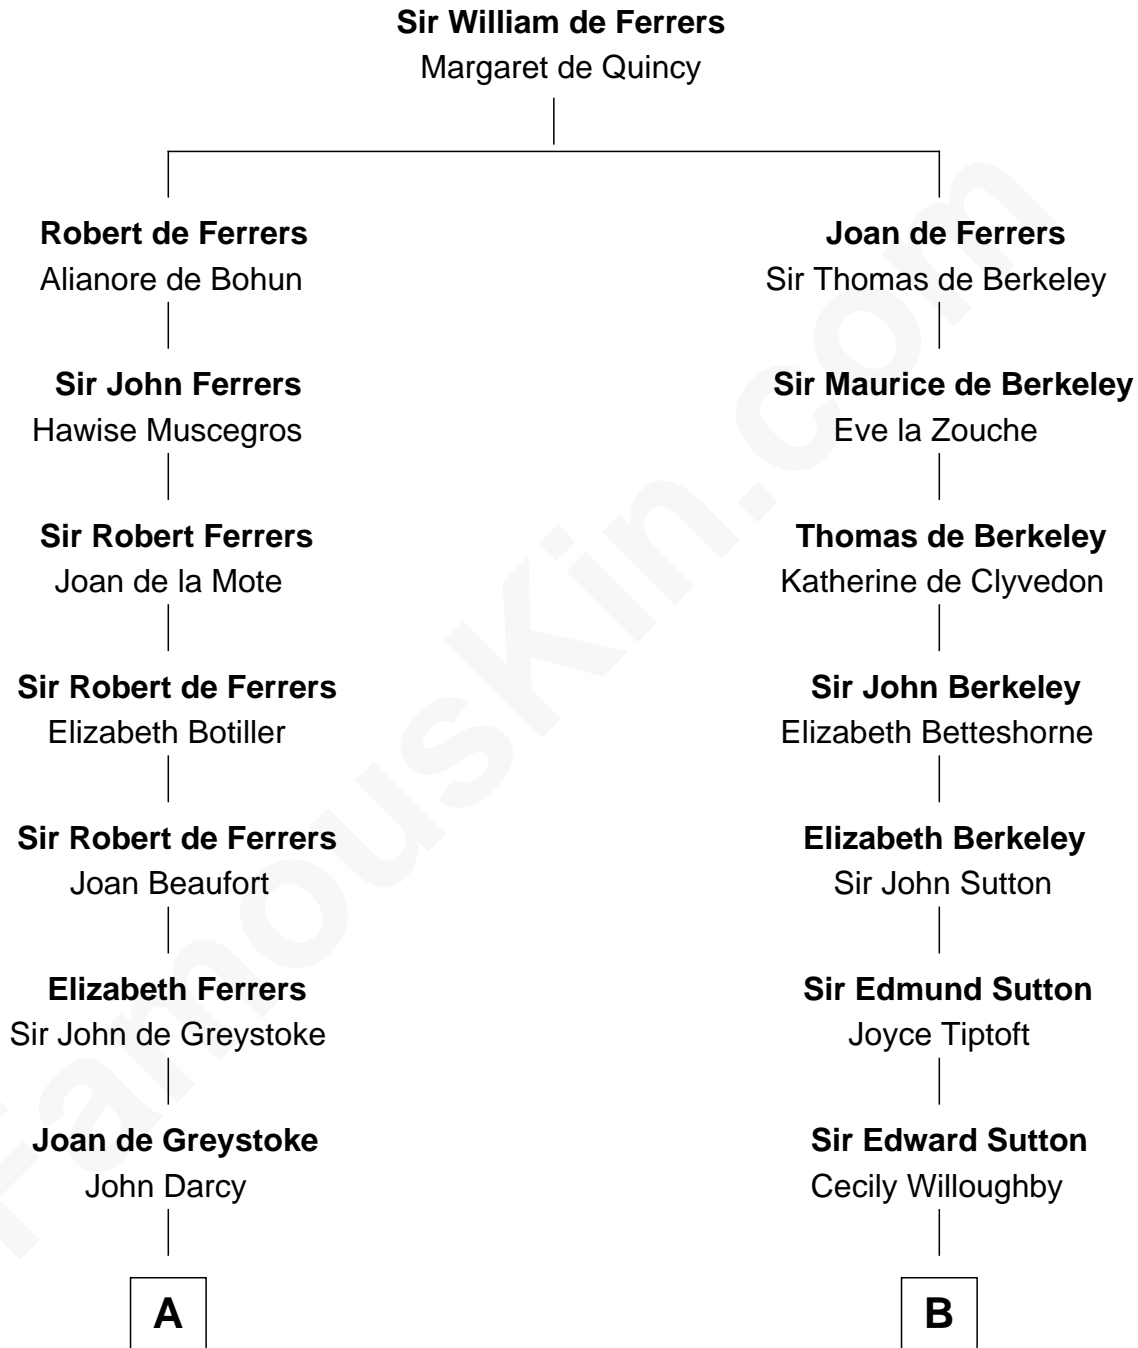

FamousKin.com
Relationship Chart of
Sir Arthur Conan Doyle
Author, "Sherlock Holmes"

17th cousin 3 times removed of
Oliver Wendell Holmes, Sr.
American "Fireside" Poet

C

—
William Pack
Catherine Scott

—
Catherine Pack
William Foley

—
Mary Josephine Elizabeth Foley
Charles Altamont Doyle

—
Sir Arthur Conan Doyle
Author, "Sherlock Holmes"

FamousKin.com