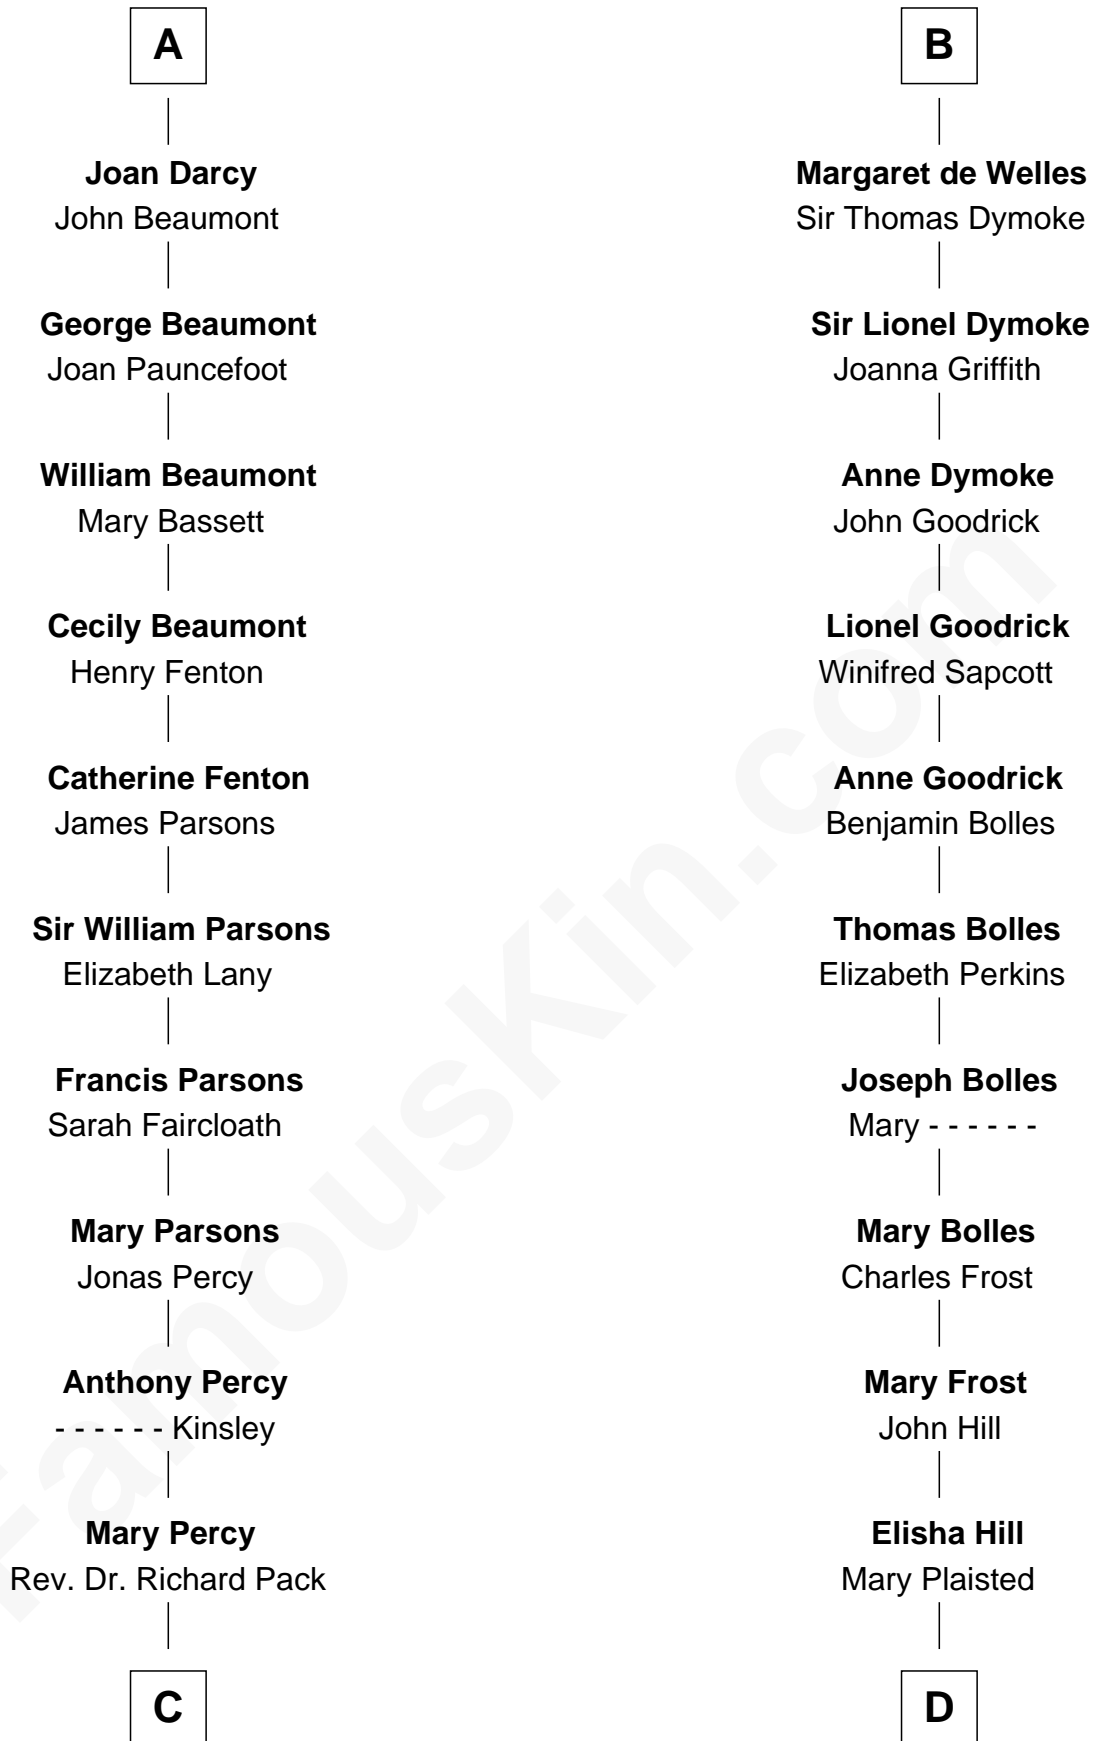

FamousKin.com
Relationship Chart of
Sir Arthur Conan Doyle
Author, "Sherlock Holmes"

19th cousin 1 time removed of
Ichabod Goodwin
27th Governor of New Hampshire

FamousKin.com