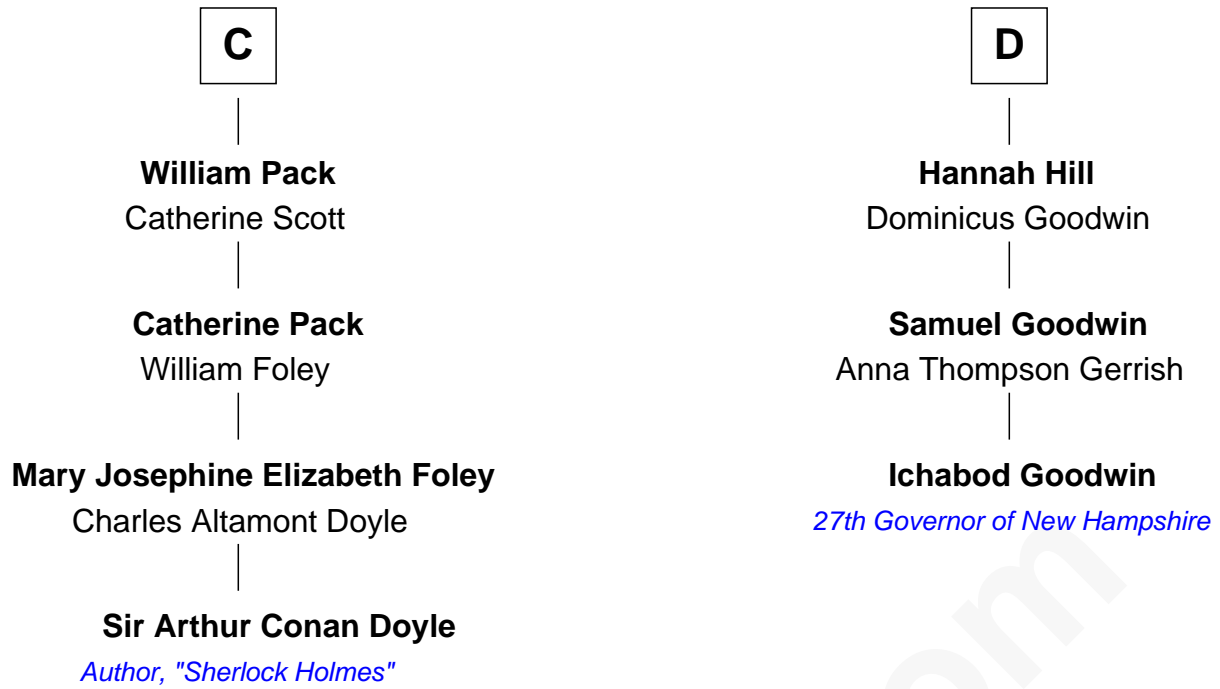

FamousKin.com
Relationship Chart of
Sir Arthur Conan Doyle
Author, "Sherlock Holmes"

19th cousin 1 time removed of
Ichabod Goodwin
27th Governor of New Hampshire

FamousKin.com