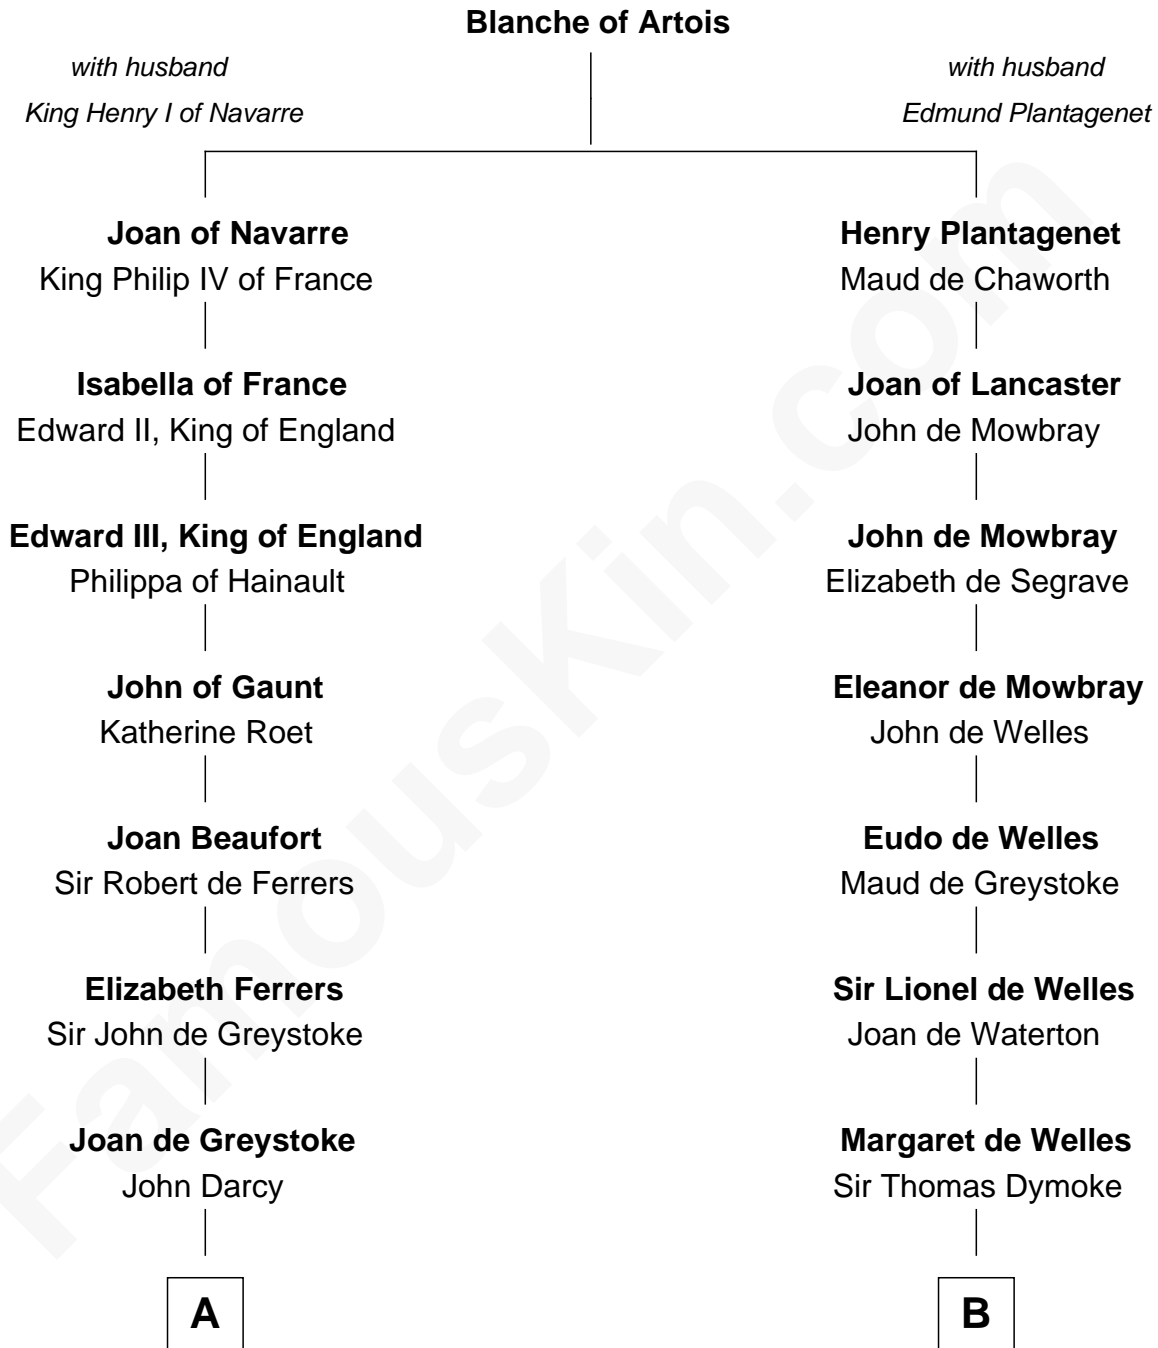

FamousKin.com
Relationship Chart of
Sir Arthur Conan Doyle
Author, "Sherlock Holmes"

18th cousin 2 times removed of
Ichabod Goodwin
27th Governor of New Hampshire

C

William Pack
Catherine Scott

Catherine Pack
William Foley

Mary Josephine Elizabeth Foley
Charles Altamont Doyle

Sir Arthur Conan Doyle
Author, "Sherlock Holmes"

D

Samuel Goodwin
Anna Thompson Gerrish

Ichabod Goodwin
27th Governor of New Hampshire

FamousKin.com