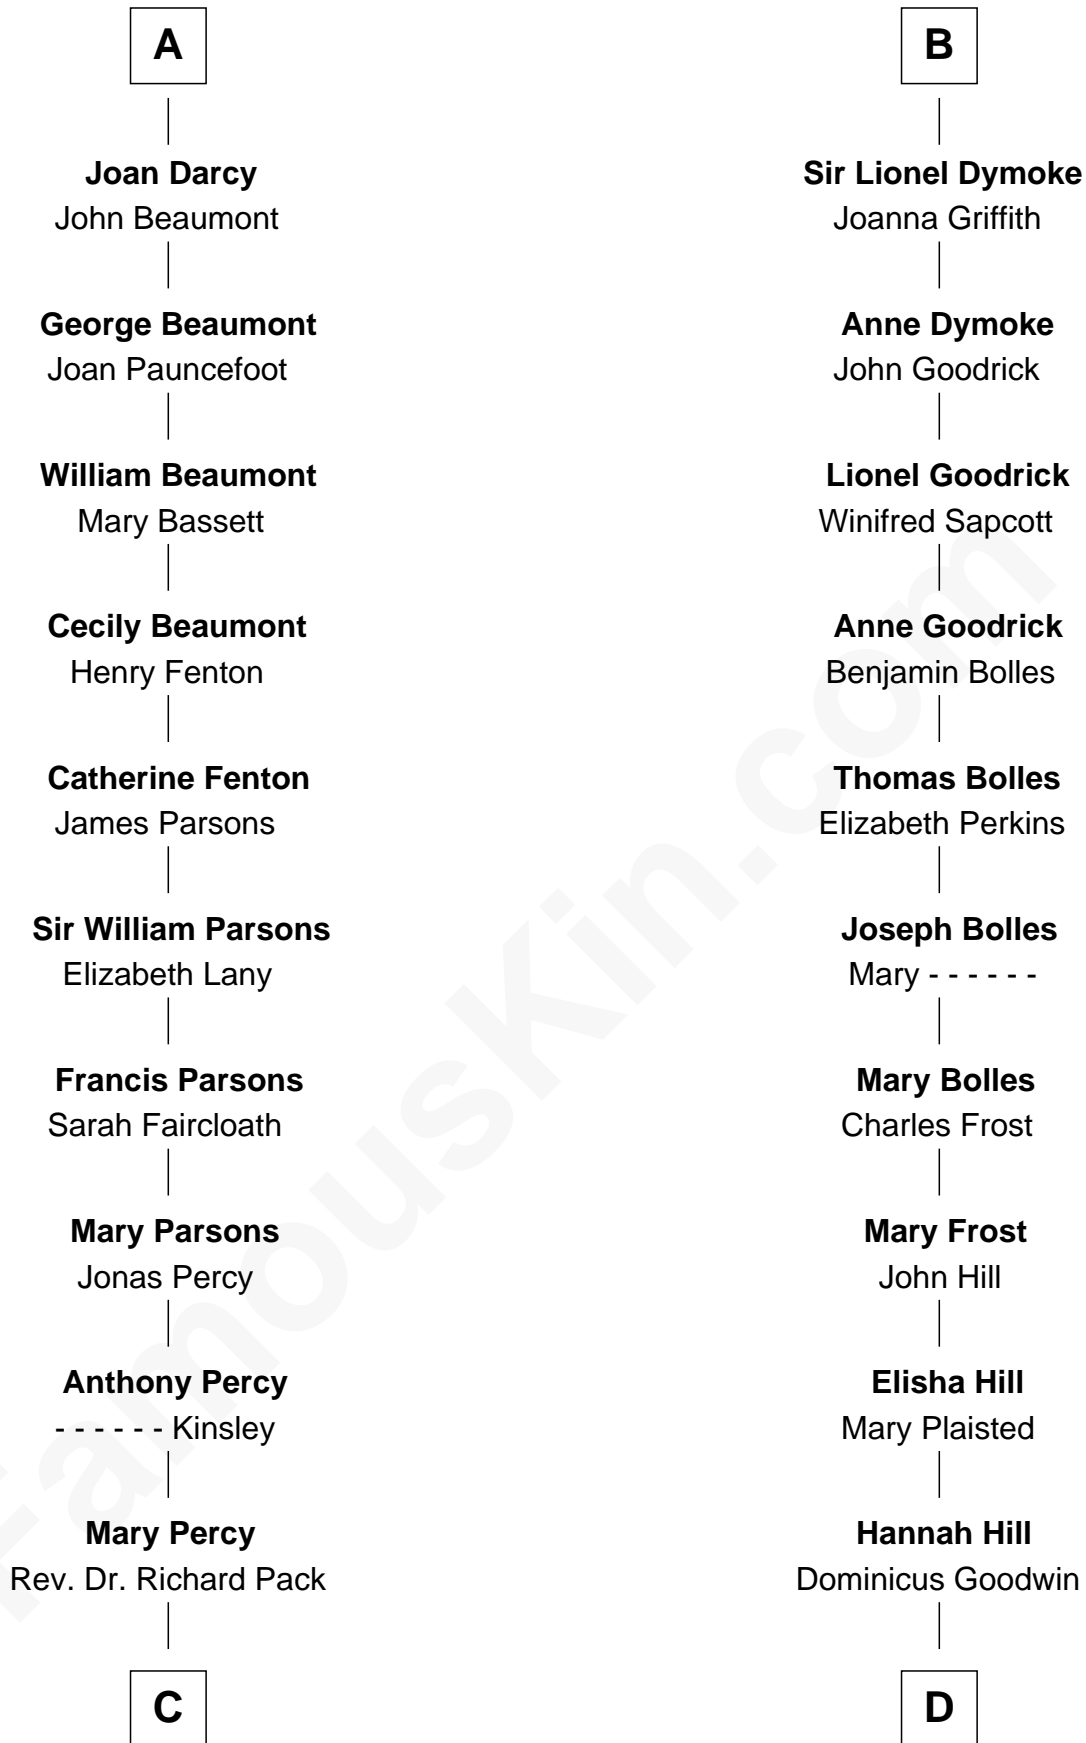

FamousKin.com
Relationship Chart of
Sir Arthur Conan Doyle
Author, "Sherlock Holmes"

18th cousin 2 times removed of
Ichabod Goodwin
27th Governor of New Hampshire

C

William Pack
Catherine Scott

Catherine Pack
William Foley

Mary Josephine Elizabeth Foley
Charles Altamont Doyle

Sir Arthur Conan Doyle
Author, "Sherlock Holmes"

D

Samuel Goodwin
Anna Thompson Gerrish

Ichabod Goodwin
27th Governor of New Hampshire

FamousKin.com