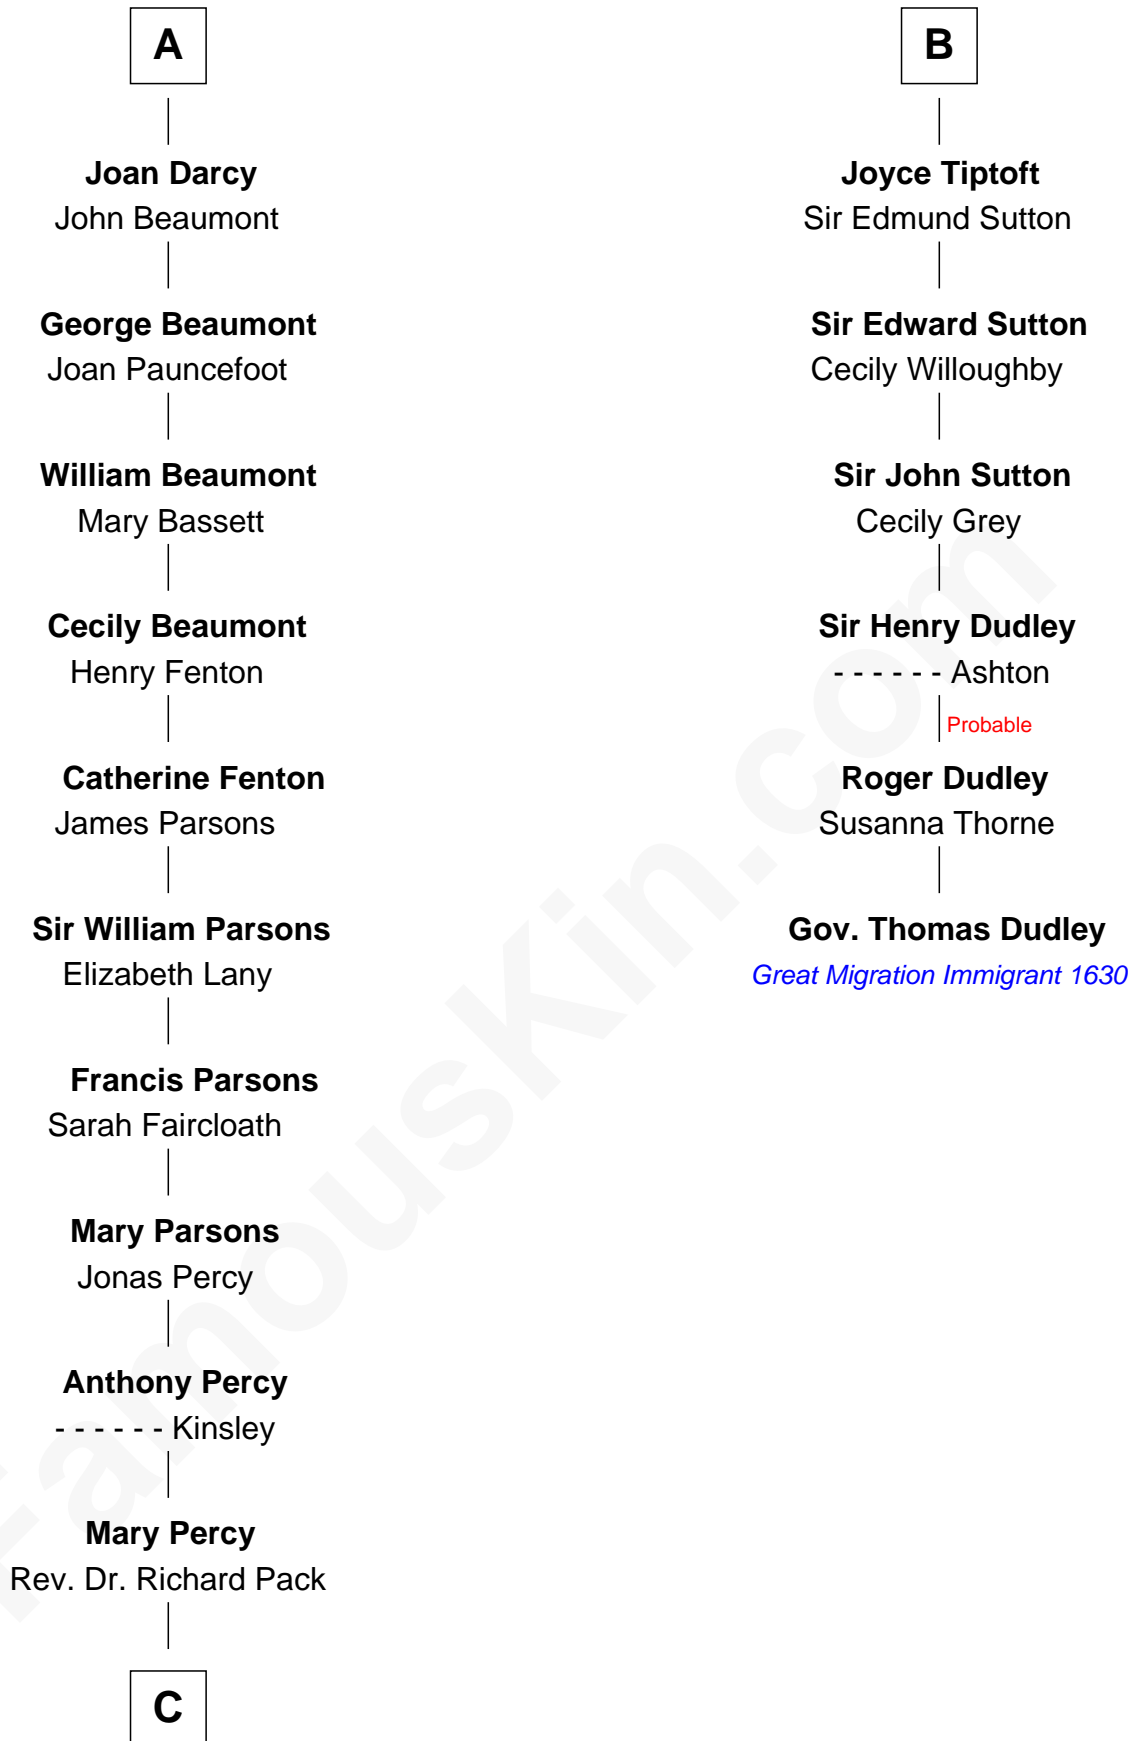

**FamousKin.com**  
**Relationship Chart of**  
**Sir Arthur Conan Doyle**  
*Author, "Sherlock Holmes"*

12th cousin 8 times removed of

**Gov. Thomas Dudley**  
*(1576 - 1653) Great Migration Immigrant 1630*

**C**

—  
**William Pack**  
Catherine Scott

—  
**Catherine Pack**  
William Foley

—  
**Mary Josephine Elizabeth Foley**  
Charles Altamont Doyle

—  
**Sir Arthur Conan Doyle**  
*Author, "Sherlock Holmes"*