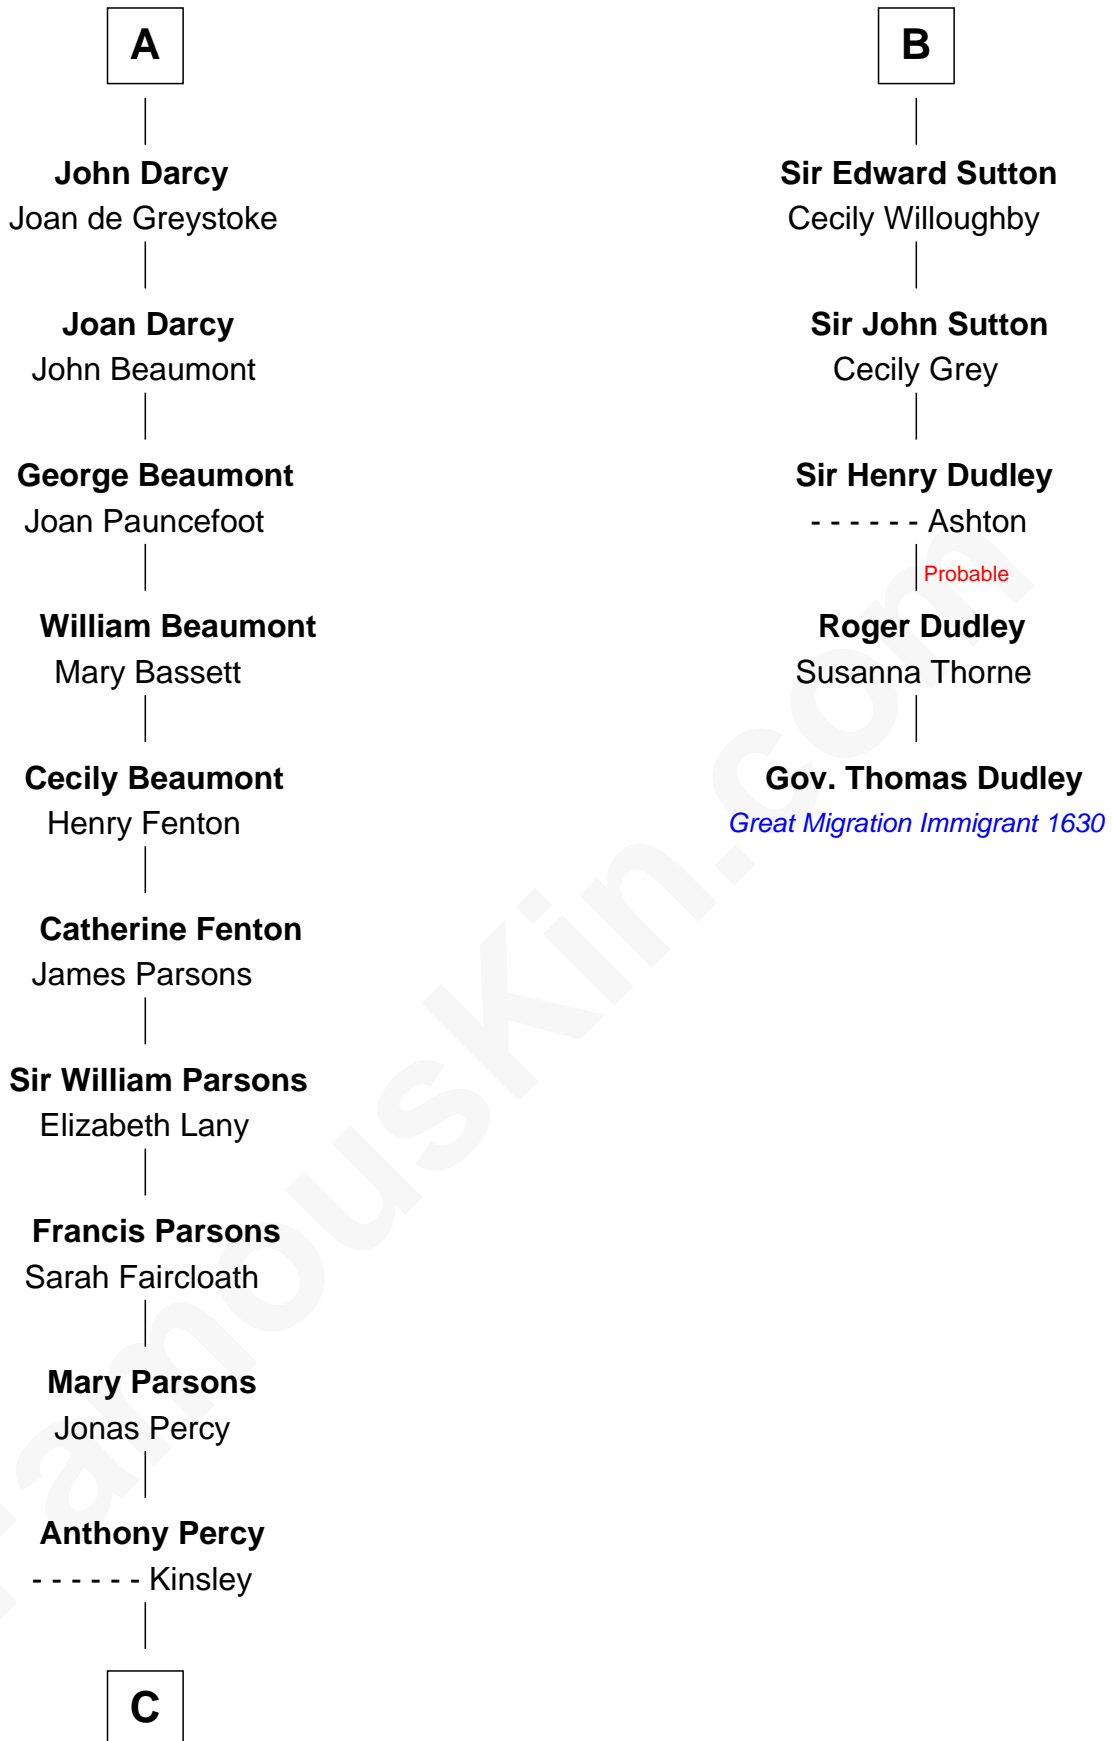

**FamousKin.com**  
**Relationship Chart of**  
**Sir Arthur Conan Doyle**  
*Author, "Sherlock Holmes"*

11th cousin 10 times removed of

**Gov. Thomas Dudley**  
*(1576 - 1653) Great Migration Immigrant 1630*

FamousKin.com