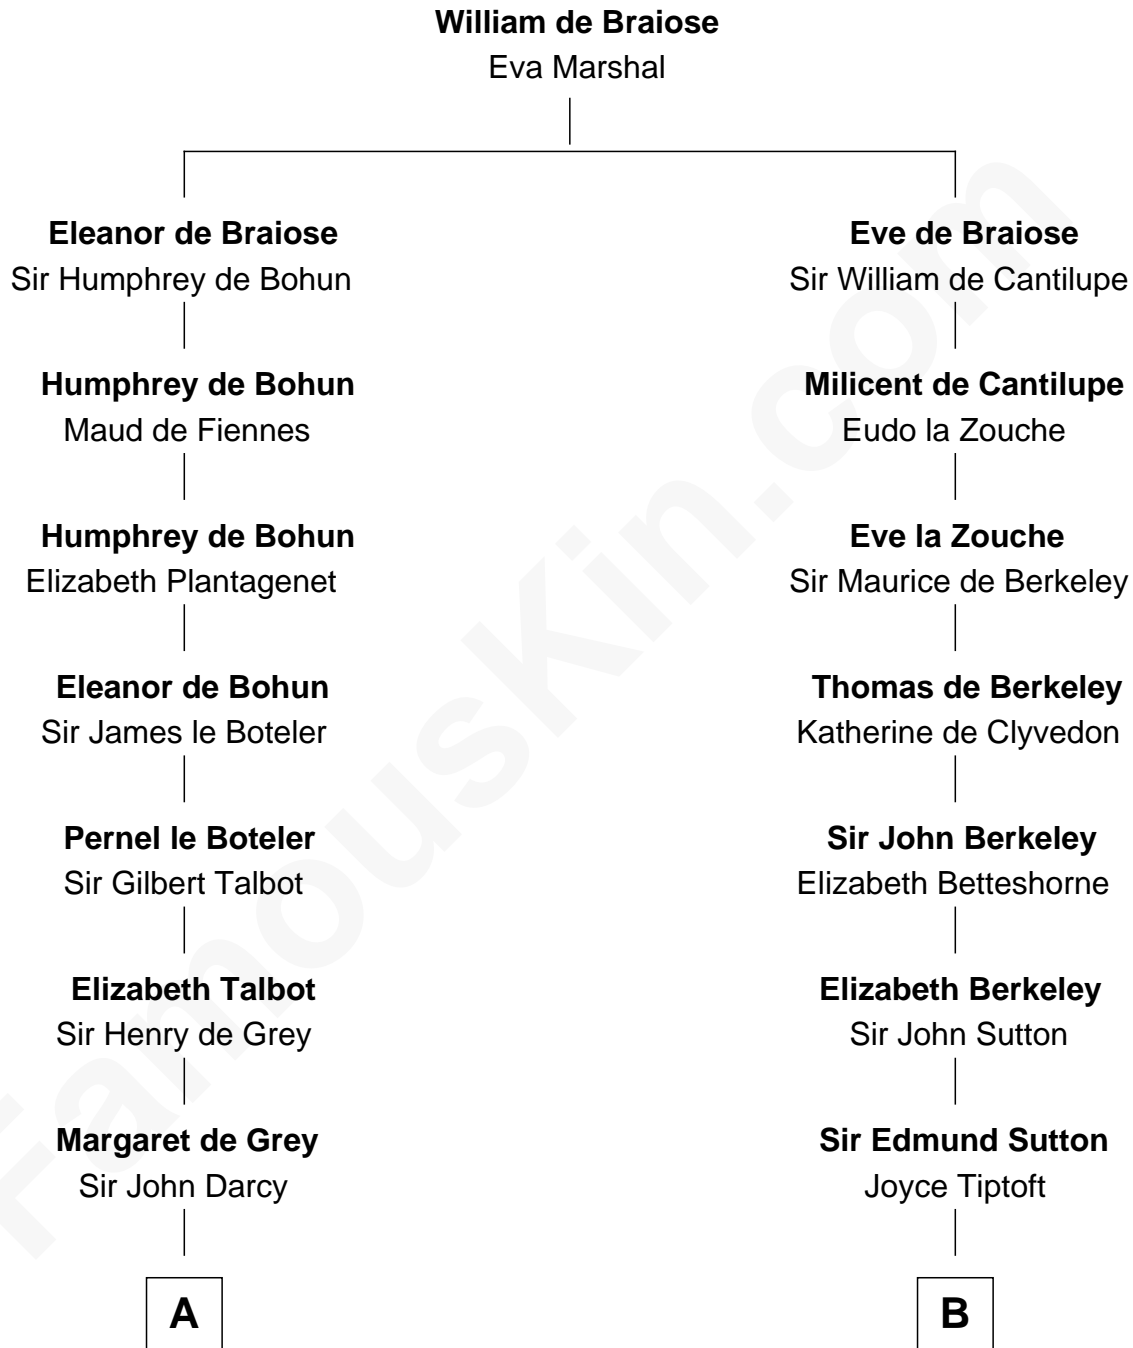

**FamousKin.com**  
**Relationship Chart of**  
**Sir Arthur Conan Doyle**  
*Author, "Sherlock Holmes"*

11th cousin 10 times removed of

**Gov. Thomas Dudley**  
*(1576 - 1653) Great Migration Immigrant 1630*

FamousKin.com