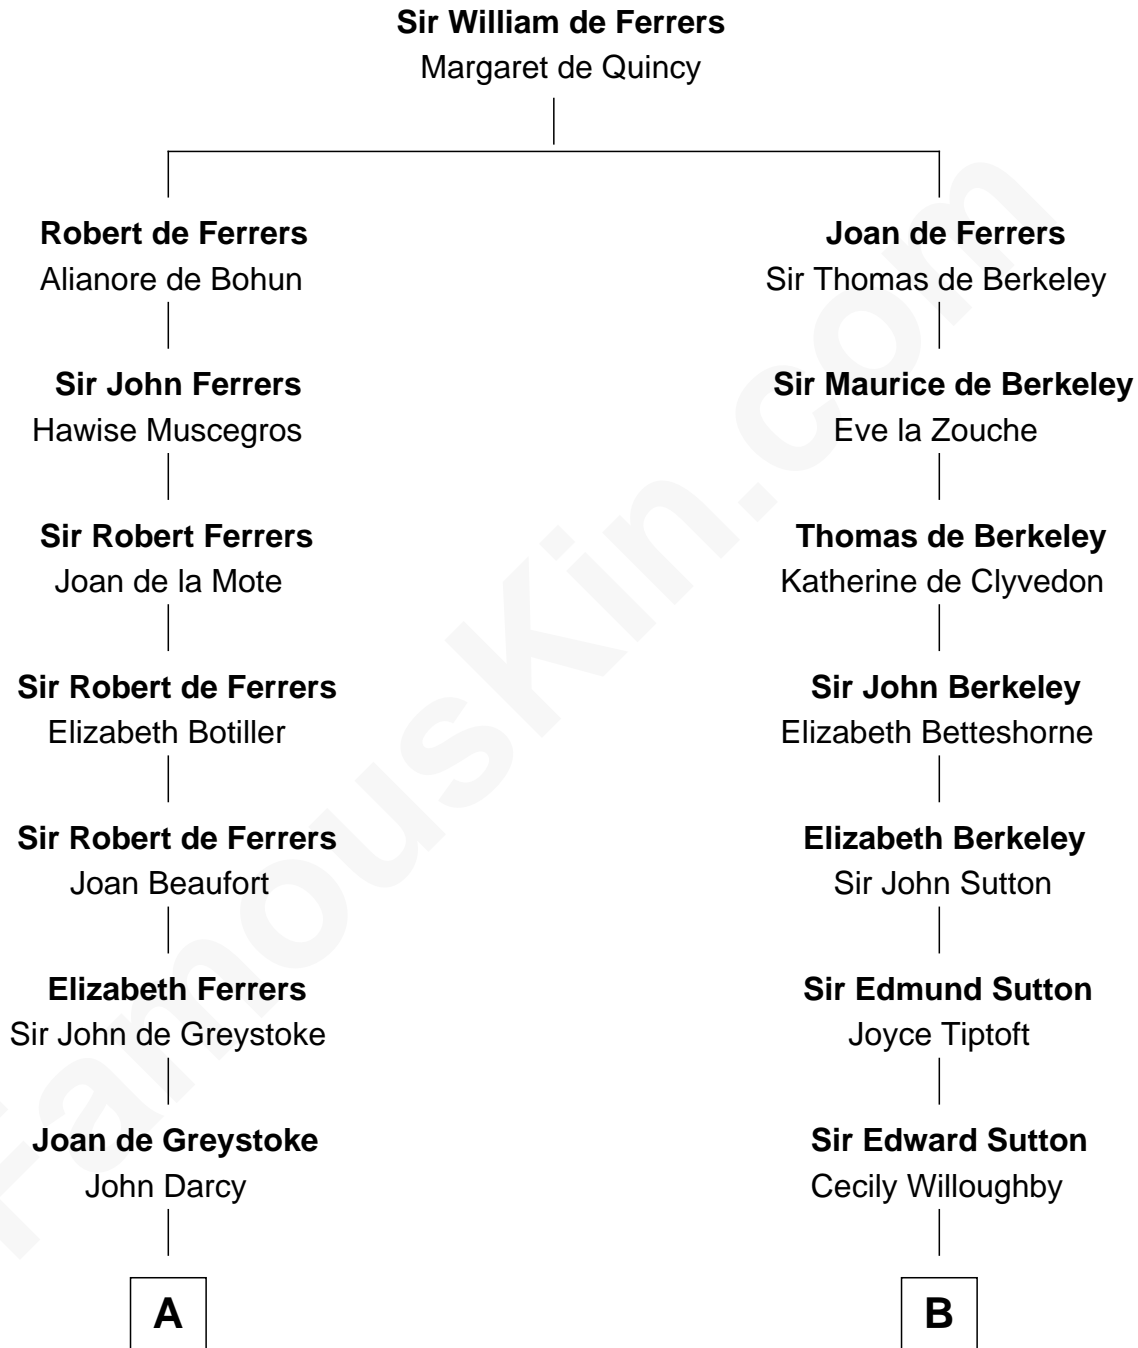

FamousKin.com
Relationship Chart of
Sir Arthur Conan Doyle
 Author, "Sherlock Holmes"

10th cousin 10 times removed of

Gov. Thomas Dudley
 (1576 - 1653) Great Migration Immigrant 1630

C

—
William Pack
Catherine Scott

—
Catherine Pack
William Foley

—
Mary Josephine Elizabeth Foley
Charles Altamont Doyle

—
Sir Arthur Conan Doyle
Author, "Sherlock Holmes"

FamousKin.com