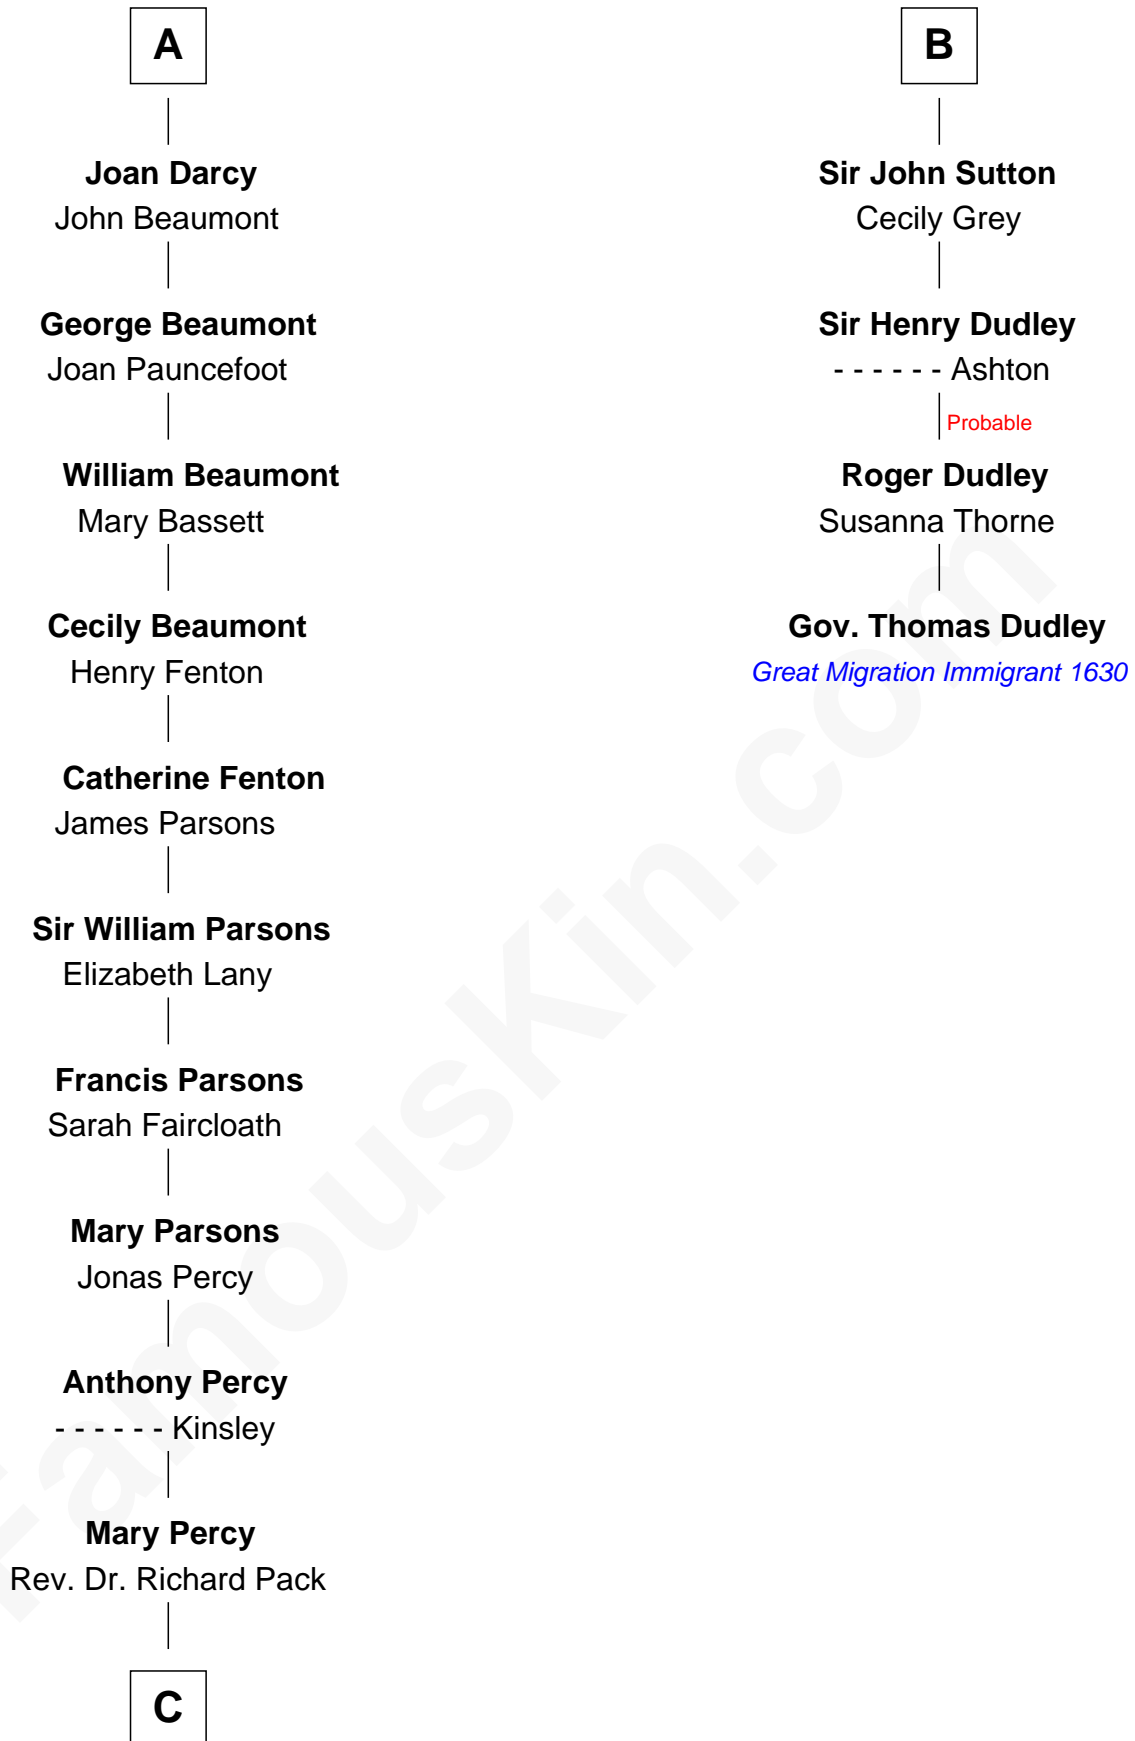

FamousKin.com
Relationship Chart of
Sir Arthur Conan Doyle
 Author, "Sherlock Holmes"

10th cousin 10 times removed of

Gov. Thomas Dudley
 (1576 - 1653) Great Migration Immigrant 1630

C

—
William Pack
Catherine Scott

—
Catherine Pack
William Foley

—
Mary Josephine Elizabeth Foley
Charles Altamont Doyle

—
Sir Arthur Conan Doyle
Author, "Sherlock Holmes"

FamousKin.com