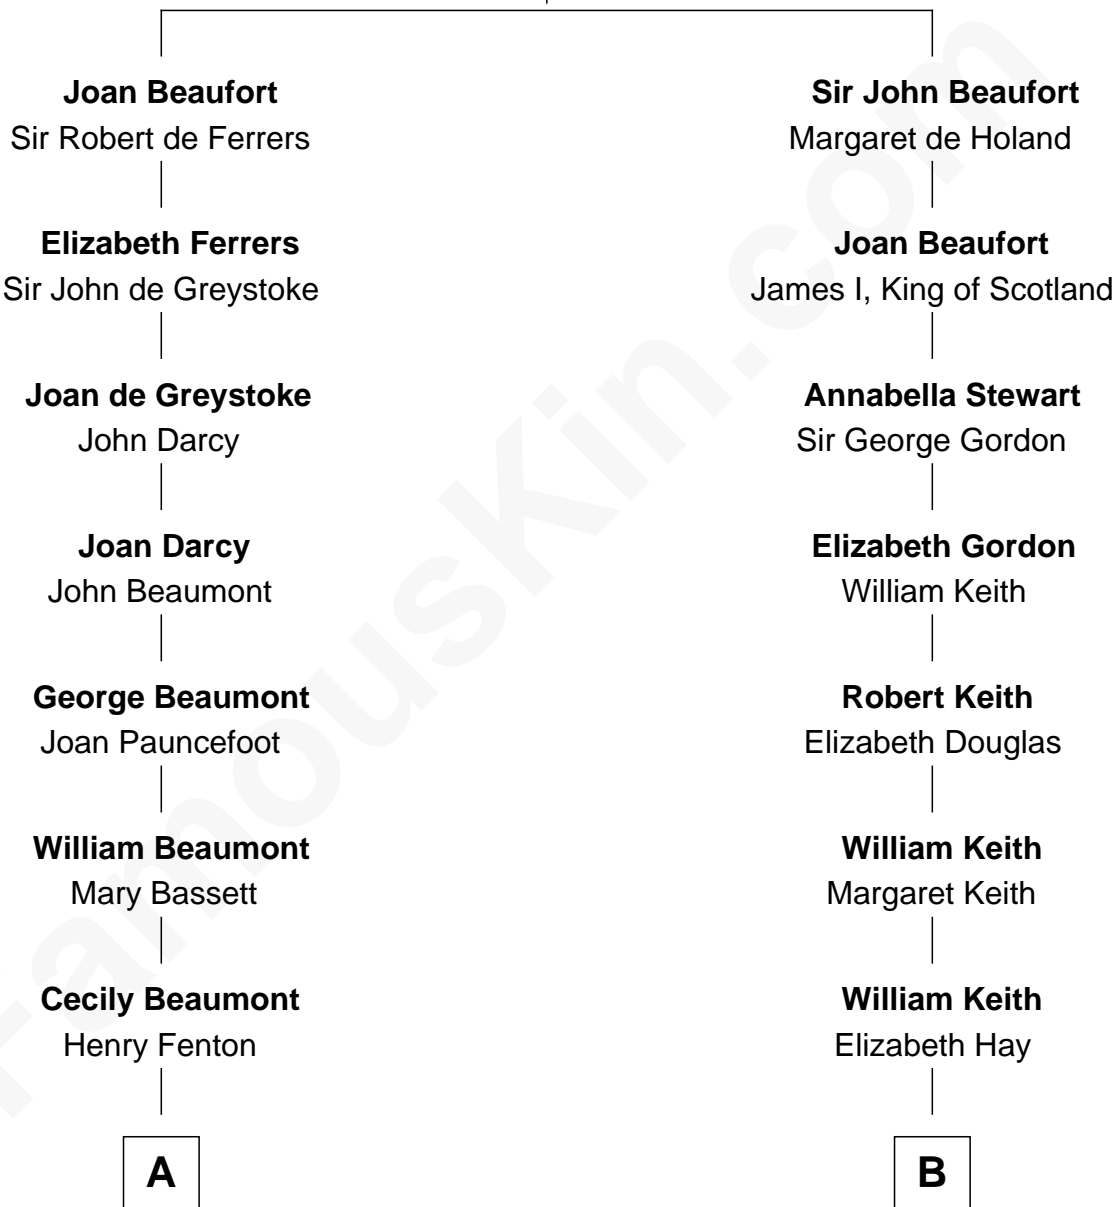

FamousKin.com
Relationship Chart of
Sir Arthur Conan Doyle
Author, "Sherlock Holmes"

16th cousin 3 times removed of
Wernher von Braun
Rocket Scientist

John of Gaunt
 Katherine Roet

C

Marie Eleonore Dorothea von Below

Wernher von Quistorp

Emmy von Quistorp

Magnus von Braun

Wernher von Braun

Rocket Scientist

FamousKin.com