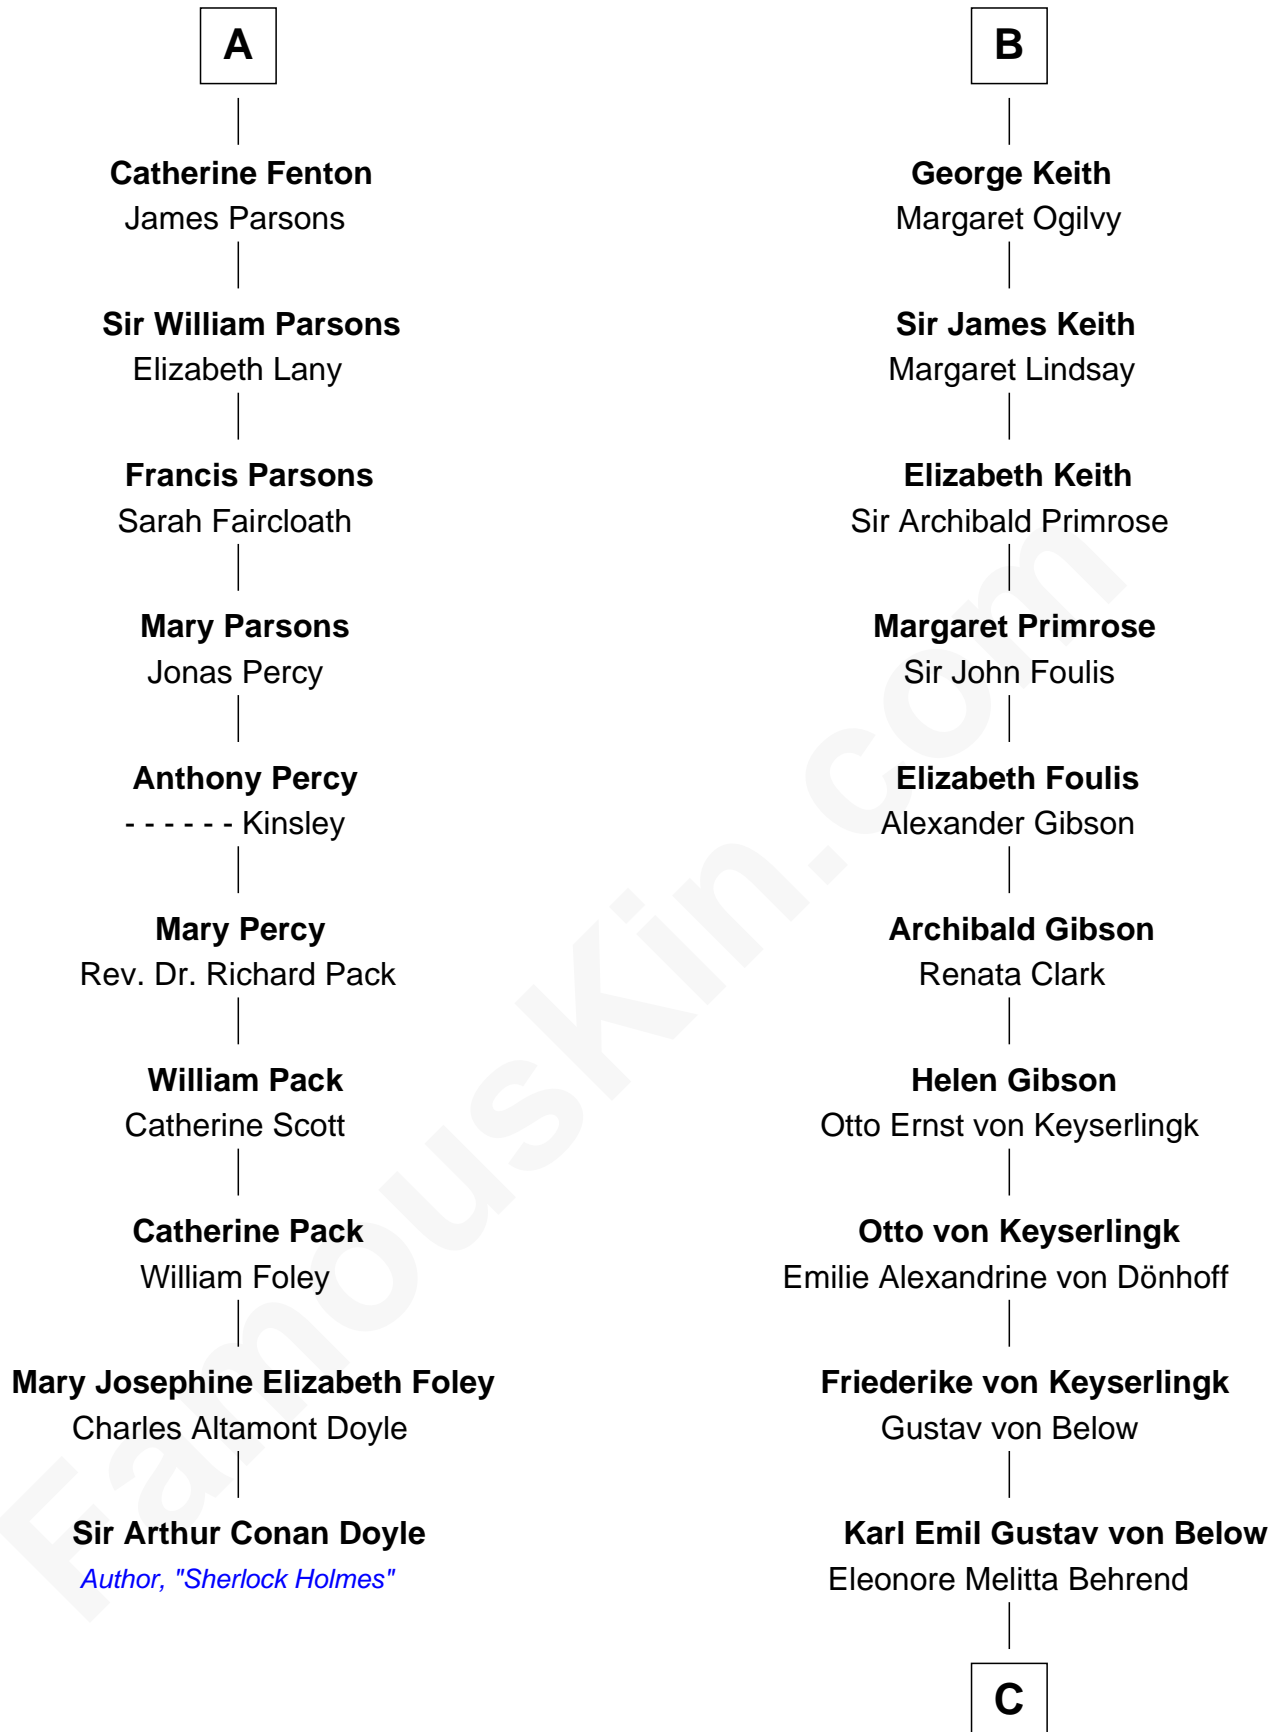

FamousKin.com
Relationship Chart of
Sir Arthur Conan Doyle
Author, "Sherlock Holmes"

16th cousin 3 times removed of
Wernher von Braun
Rocket Scientist

John of Gaunt
 Katherine Roet

C

Marie Eleonore Dorothea von Below

Wernher von Quistorp

Emmy von Quistorp

Magnus von Braun

Wernher von Braun

Rocket Scientist

FamousKin.com