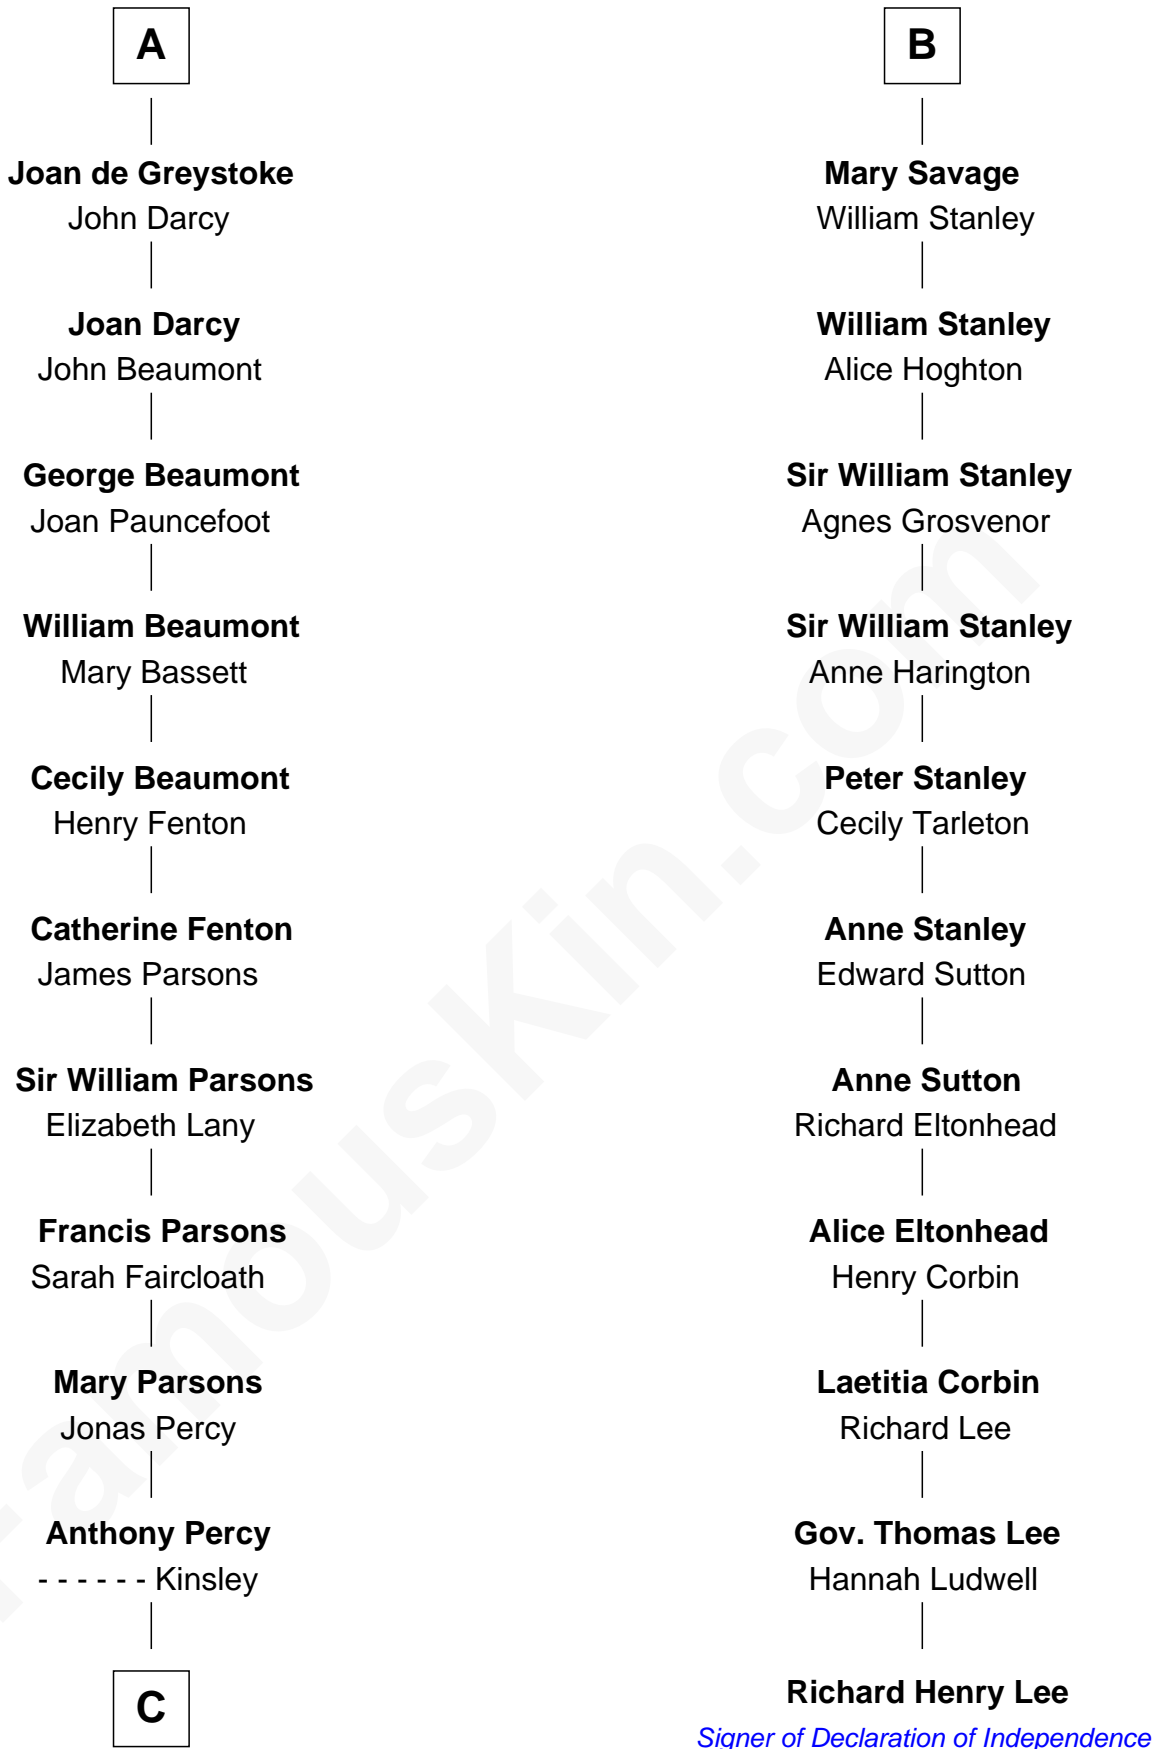

FamousKin.com
Relationship Chart of
Sir Arthur Conan Doyle
Author, "Sherlock Holmes"

17th cousin 4 times removed of

Richard Henry Lee
Signer of the Declaration of Independence

C

—
Mary Percy

Rev. Dr. Richard Pack

—
William Pack

Catherine Scott

—
Catherine Pack

William Foley

—
Mary Josephine Elizabeth Foley

Charles Altamont Doyle

—
Sir Arthur Conan Doyle

Author, "Sherlock Holmes"