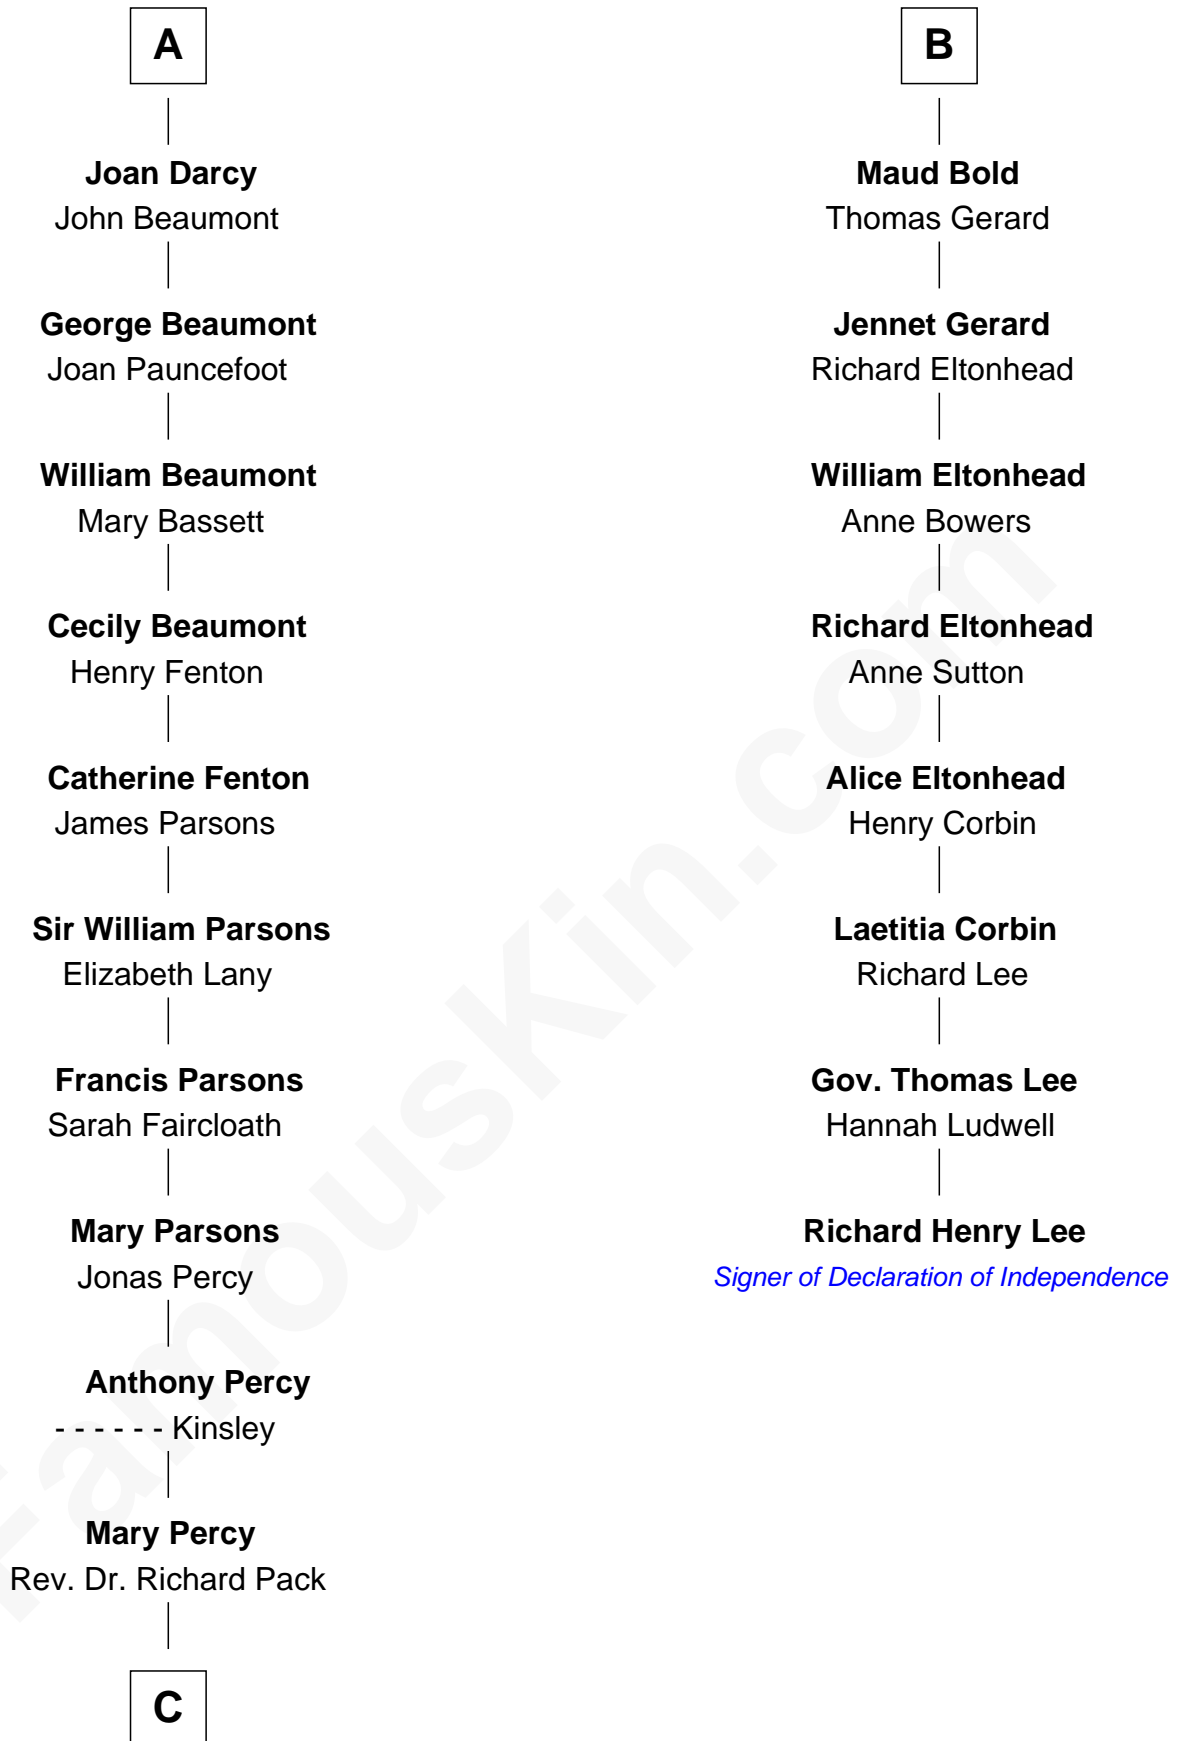

**FamousKin.com**  
**Relationship Chart of**  
**Sir Arthur Conan Doyle**  
*Author, "Sherlock Holmes"*

14th cousin 6 times removed of

**Richard Henry Lee**  
*Signer of the Declaration of Independence*

**C**

—  
**William Pack**  
Catherine Scott

—  
**Catherine Pack**  
William Foley

—  
**Mary Josephine Elizabeth Foley**  
Charles Altamont Doyle

—  
**Sir Arthur Conan Doyle**  
*Author, "Sherlock Holmes"*