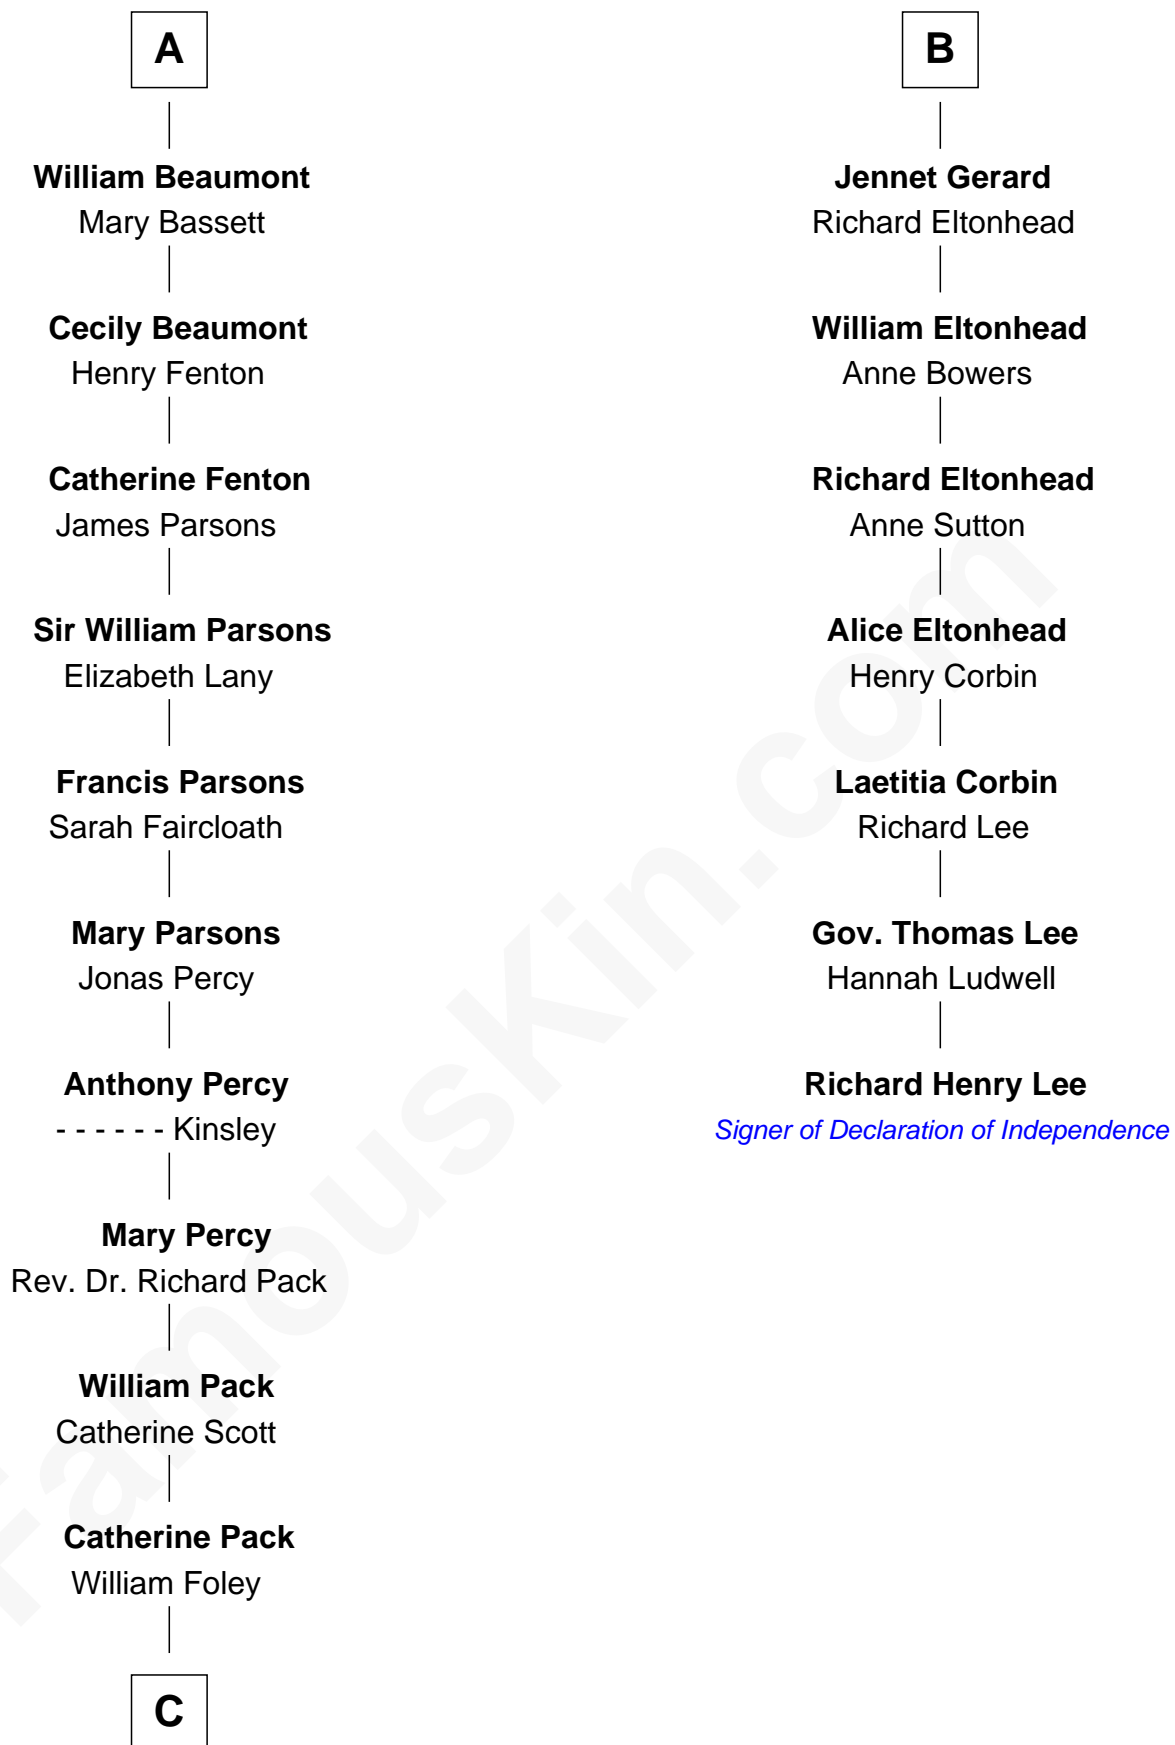

FamousKin.com
Relationship Chart of
Sir Arthur Conan Doyle
Author, "Sherlock Holmes"

13th cousin 5 times removed of

Richard Henry Lee
Signer of the Declaration of Independence

C

—
Mary Josephine Elizabeth Foley

Charles Altamont Doyle

—
Sir Arthur Conan Doyle

Author, "Sherlock Holmes"

FamousKin.com