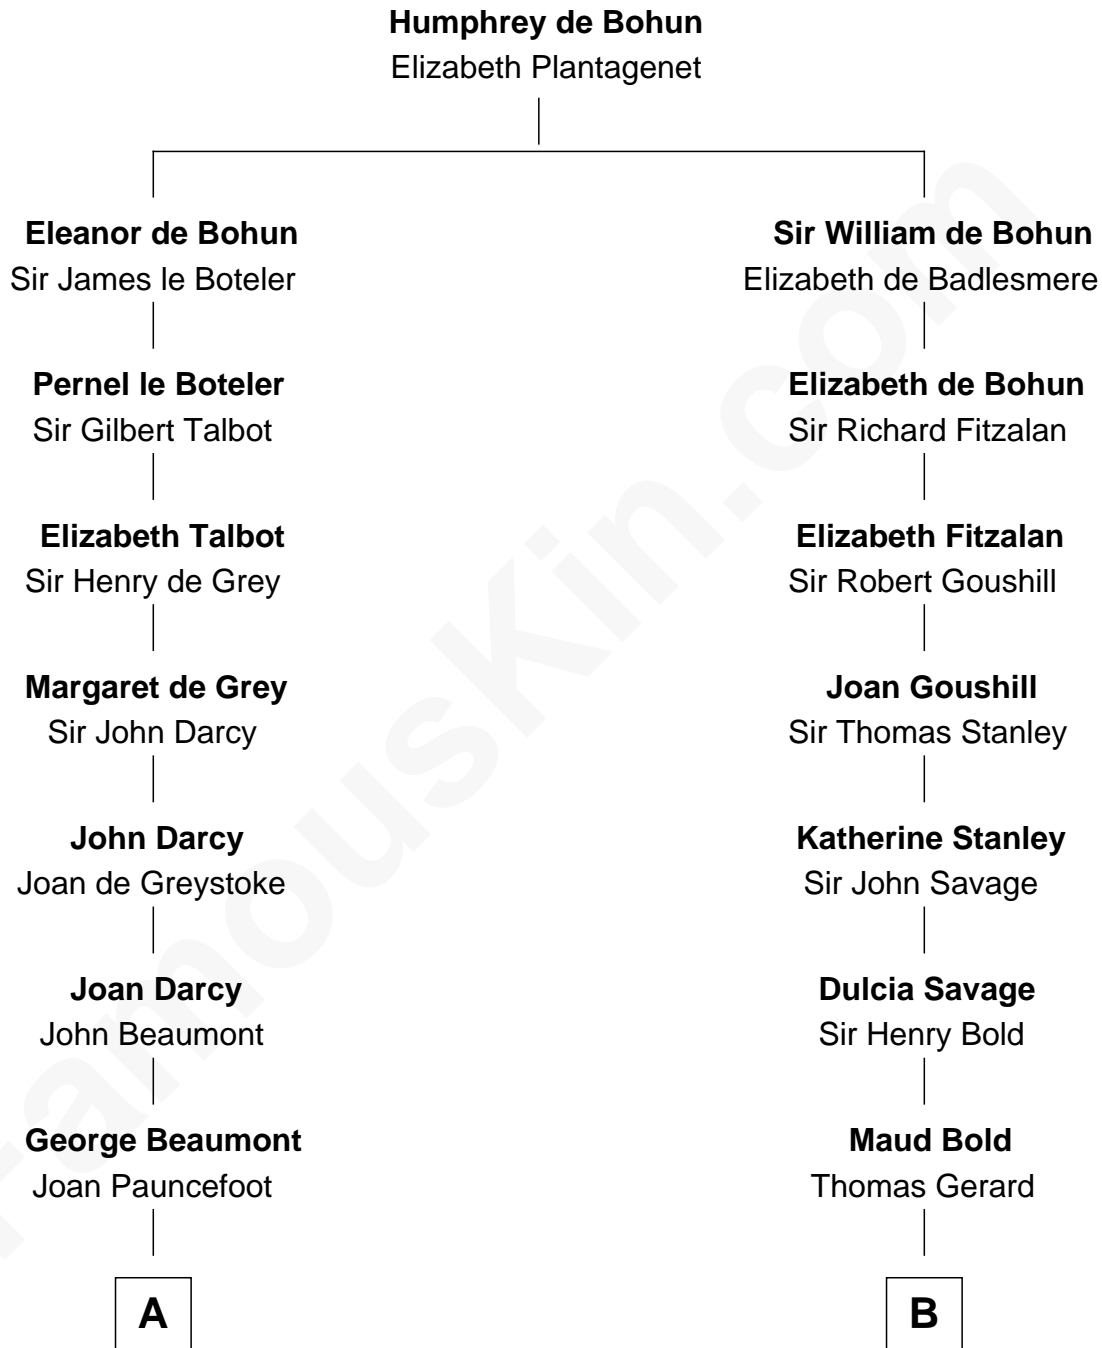

FamousKin.com
Relationship Chart of
Sir Arthur Conan Doyle
Author, "Sherlock Holmes"

13th cousin 5 times removed of

Richard Henry Lee
Signer of the Declaration of Independence

C

—
Mary Josephine Elizabeth Foley

Charles Altamont Doyle

—
Sir Arthur Conan Doyle

Author, "Sherlock Holmes"

FamousKin.com