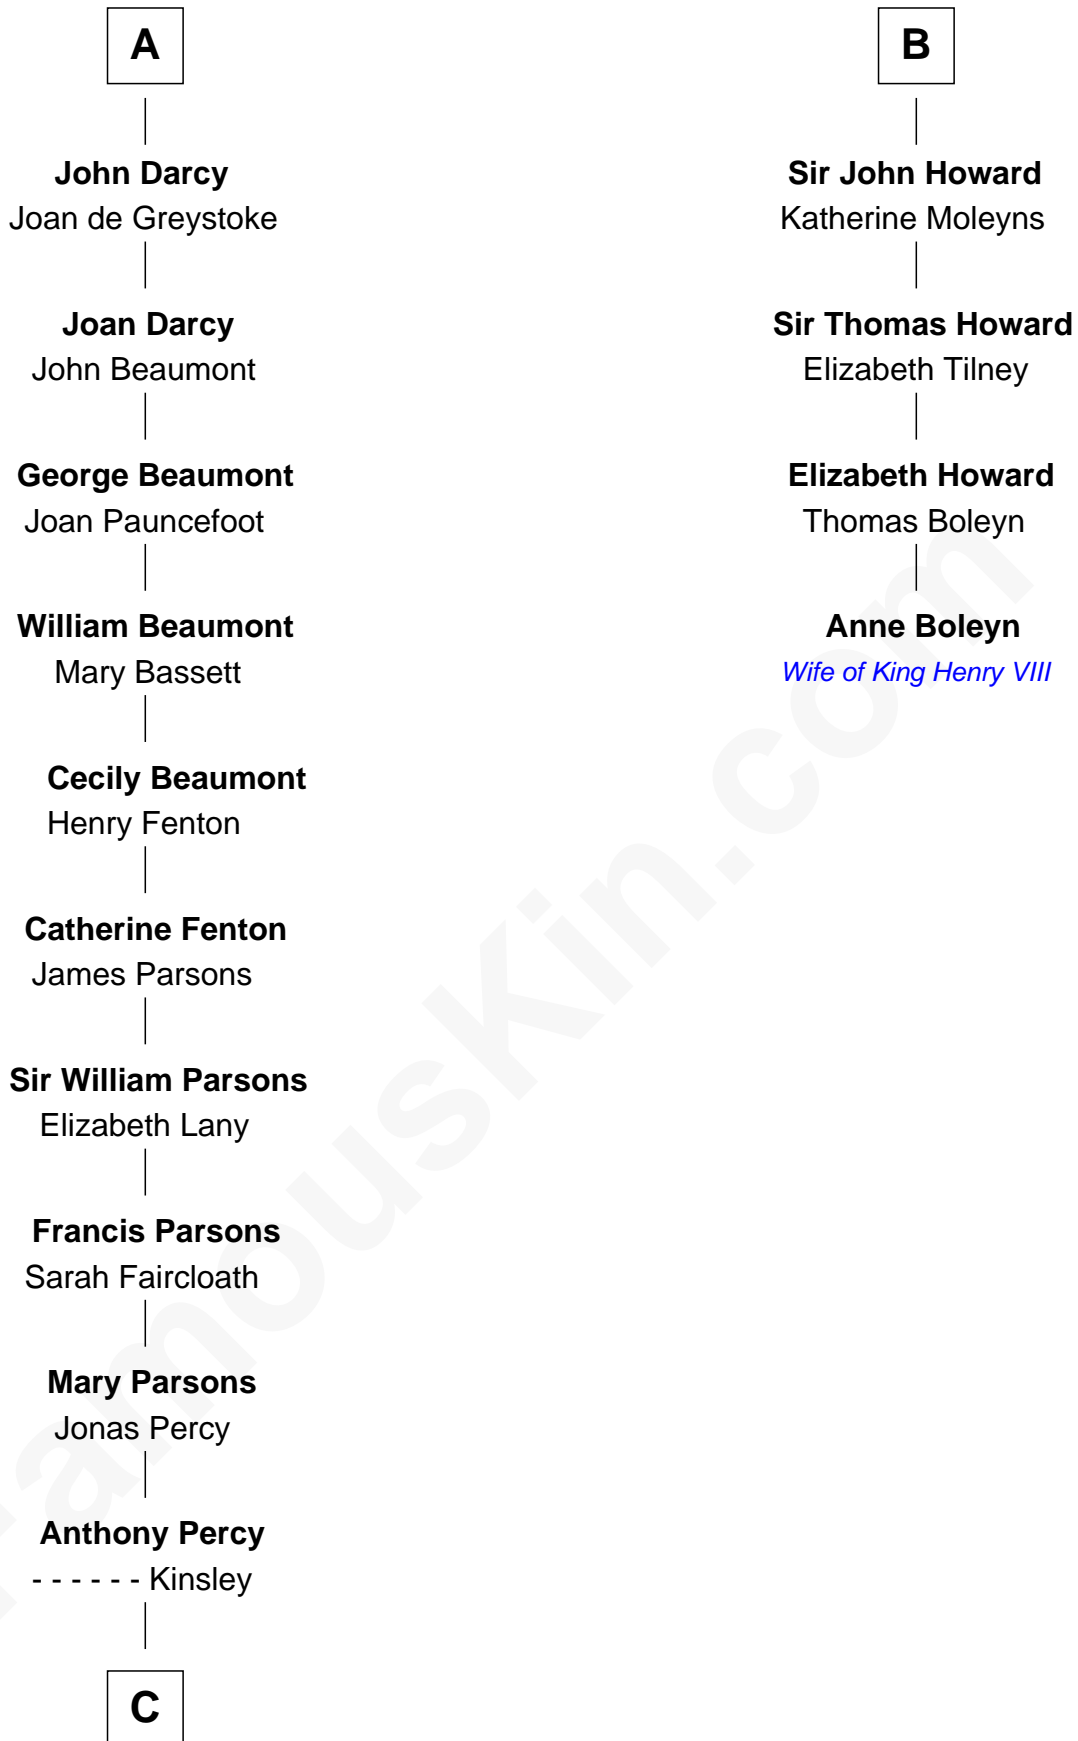

FamousKin.com
Relationship Chart of
Sir Arthur Conan Doyle
Author, "Sherlock Holmes"

10th cousin 11 times removed of

Anne Boleyn
2nd Wife of King Henry VIII

C

—
Mary Percy

Rev. Dr. Richard Pack

—
William Pack

Catherine Scott

—
Catherine Pack

William Foley

—
Mary Josephine Elizabeth Foley

Charles Altamont Doyle

—
Sir Arthur Conan Doyle

Author, "Sherlock Holmes"