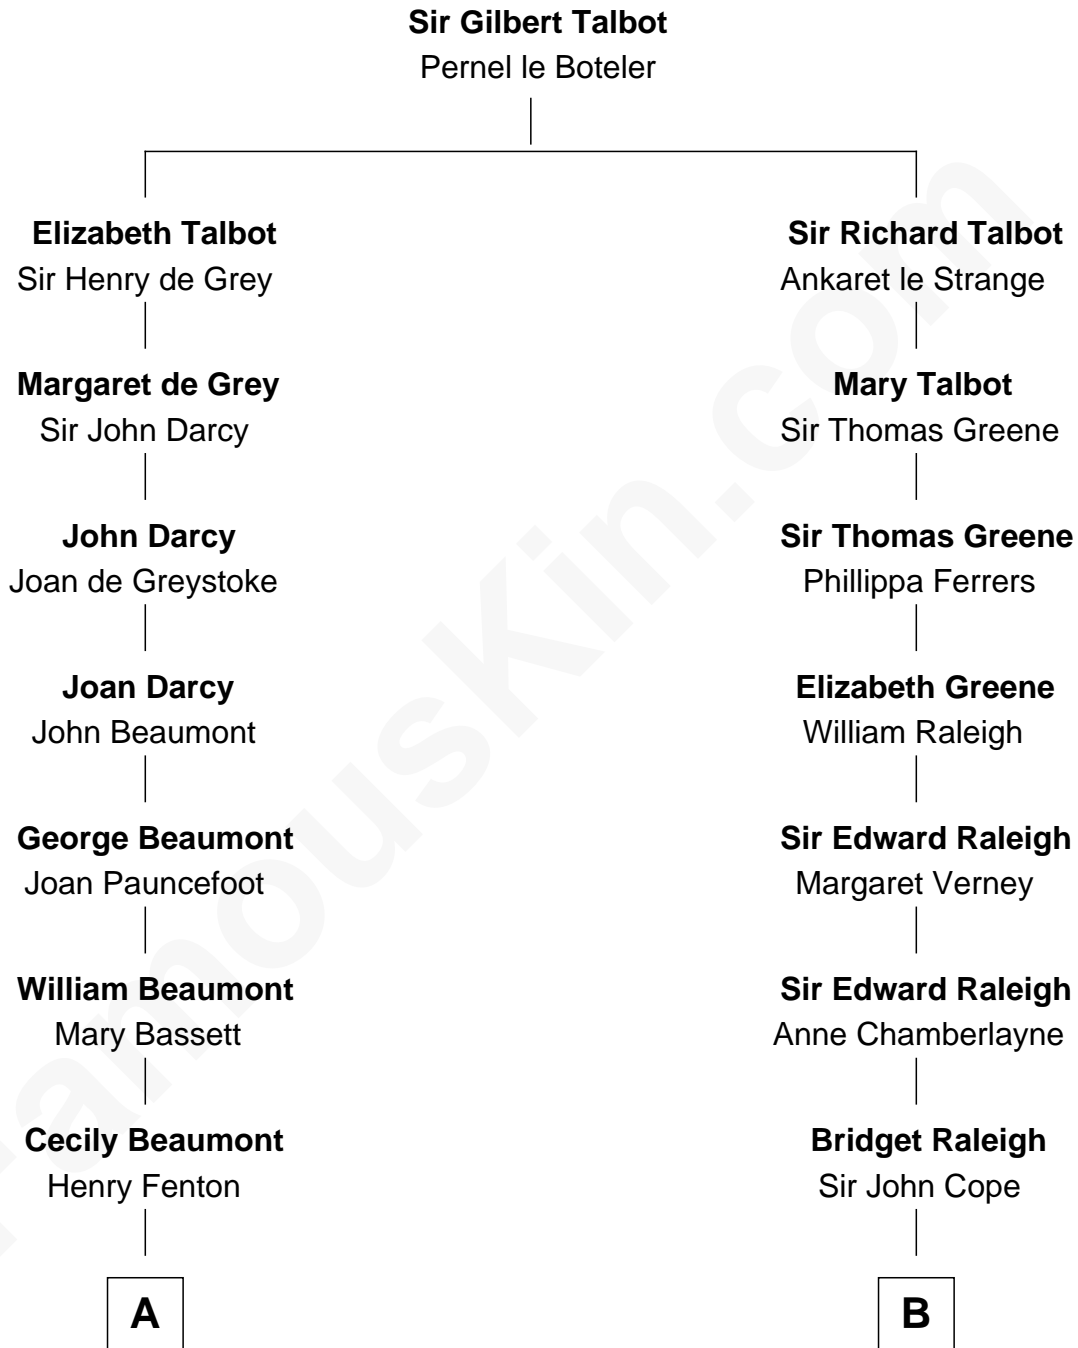

**FamousKin.com**  
**Relationship Chart of**  
**Sir Arthur Conan Doyle**  
*Author, "Sherlock Holmes"*

**16th cousin 3 times removed of**  
**Willis Carrier**  
*Inventor of Air Conditioning*

**C**

Ann Elizabeth Button