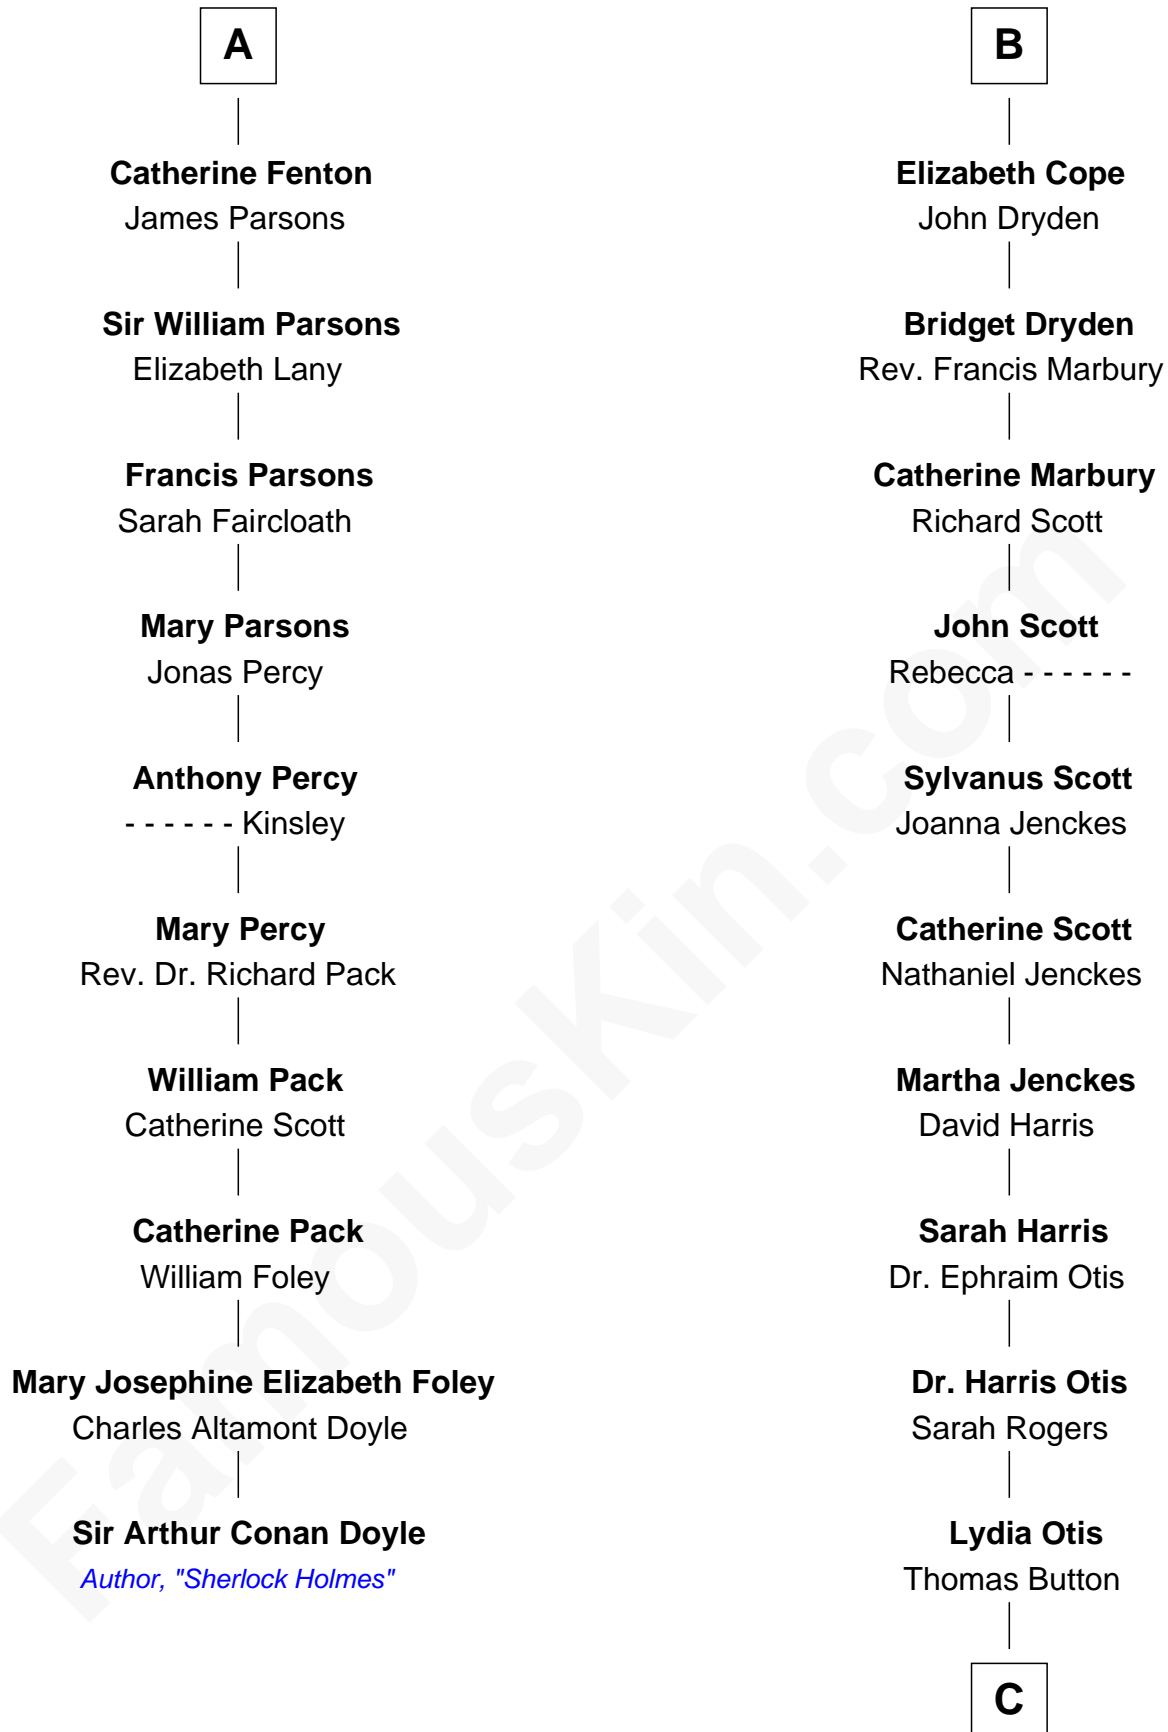

**FamousKin.com**  
**Relationship Chart of**  
**Sir Arthur Conan Doyle**  
*Author, "Sherlock Holmes"*

**16th cousin 3 times removed of**  
**Willis Carrier**  
*Inventor of Air Conditioning*

**C**

Ann Elizabeth Button