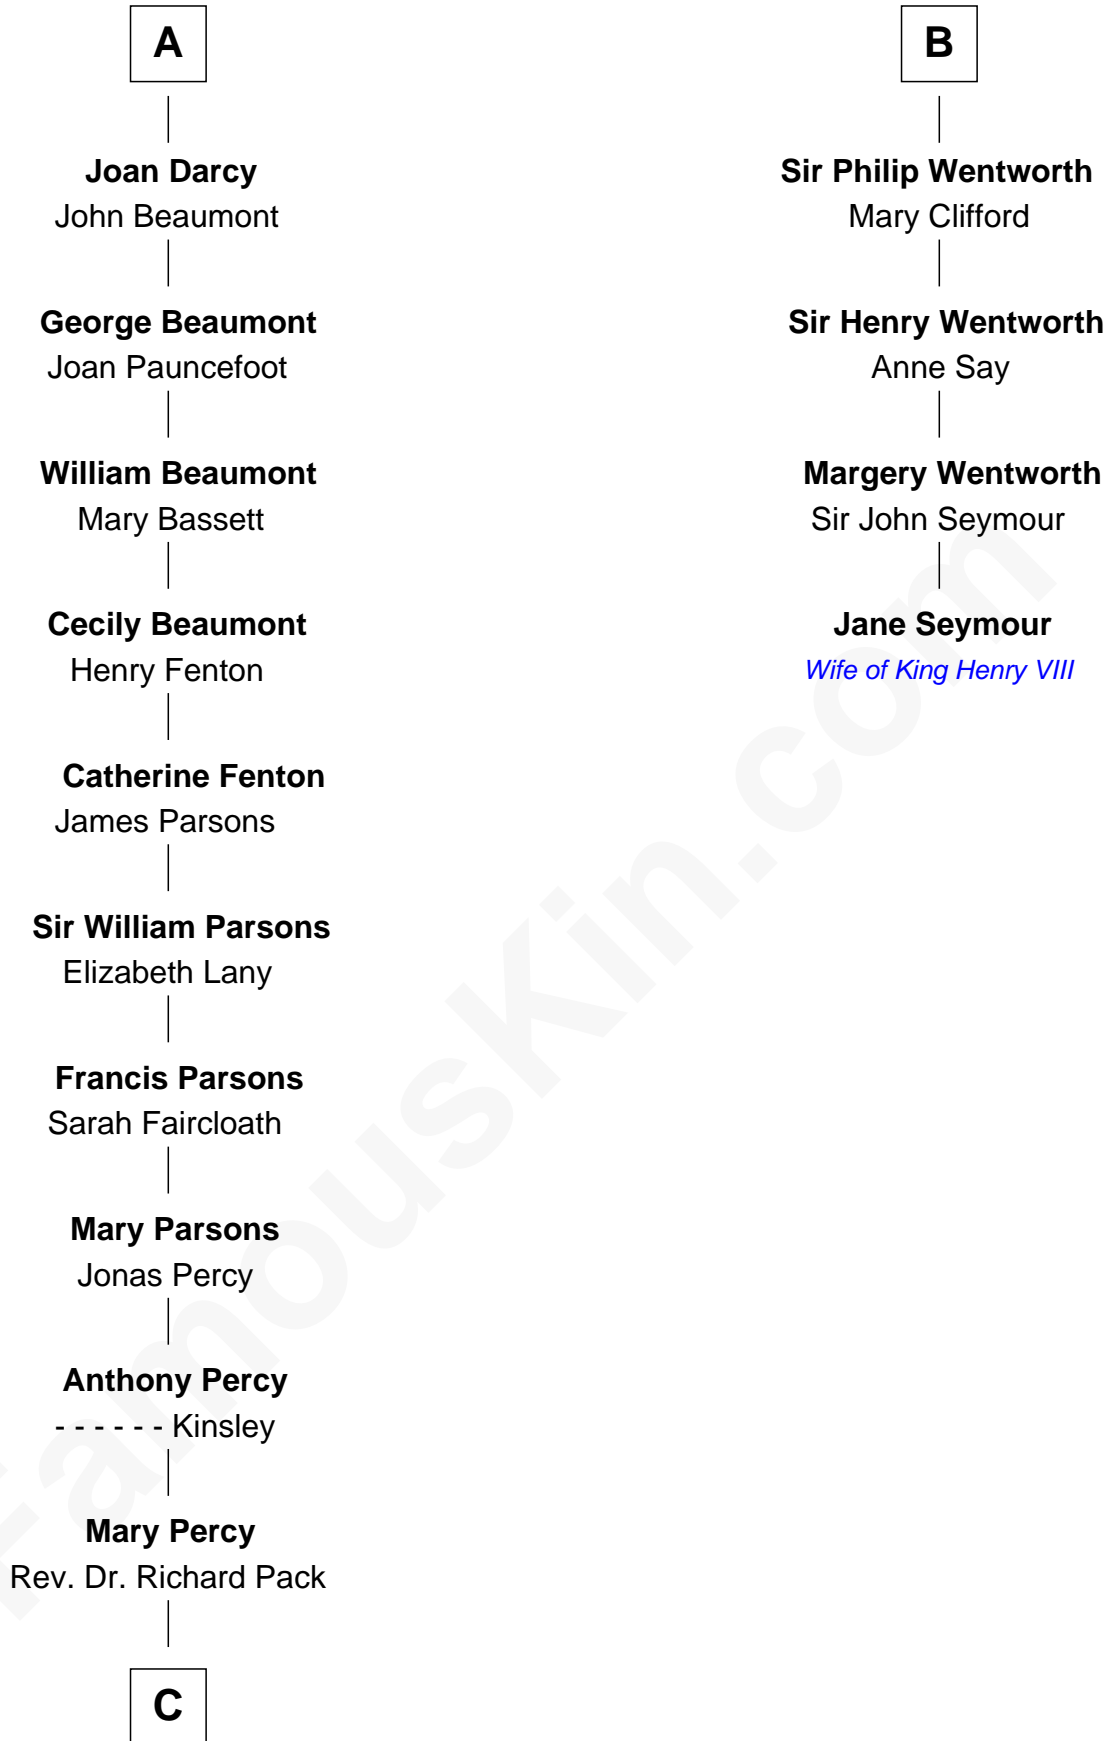

FamousKin.com
Relationship Chart of
Sir Arthur Conan Doyle
Author, "Sherlock Holmes"

10th cousin 10 times removed of
Jane Seymour
3rd Wife of King Henry VIII

C

—
William Pack
Catherine Scott

—
Catherine Pack
William Foley

—
Mary Josephine Elizabeth Foley
Charles Altamont Doyle

—
Sir Arthur Conan Doyle
Author, "Sherlock Holmes"

FamousKin.com