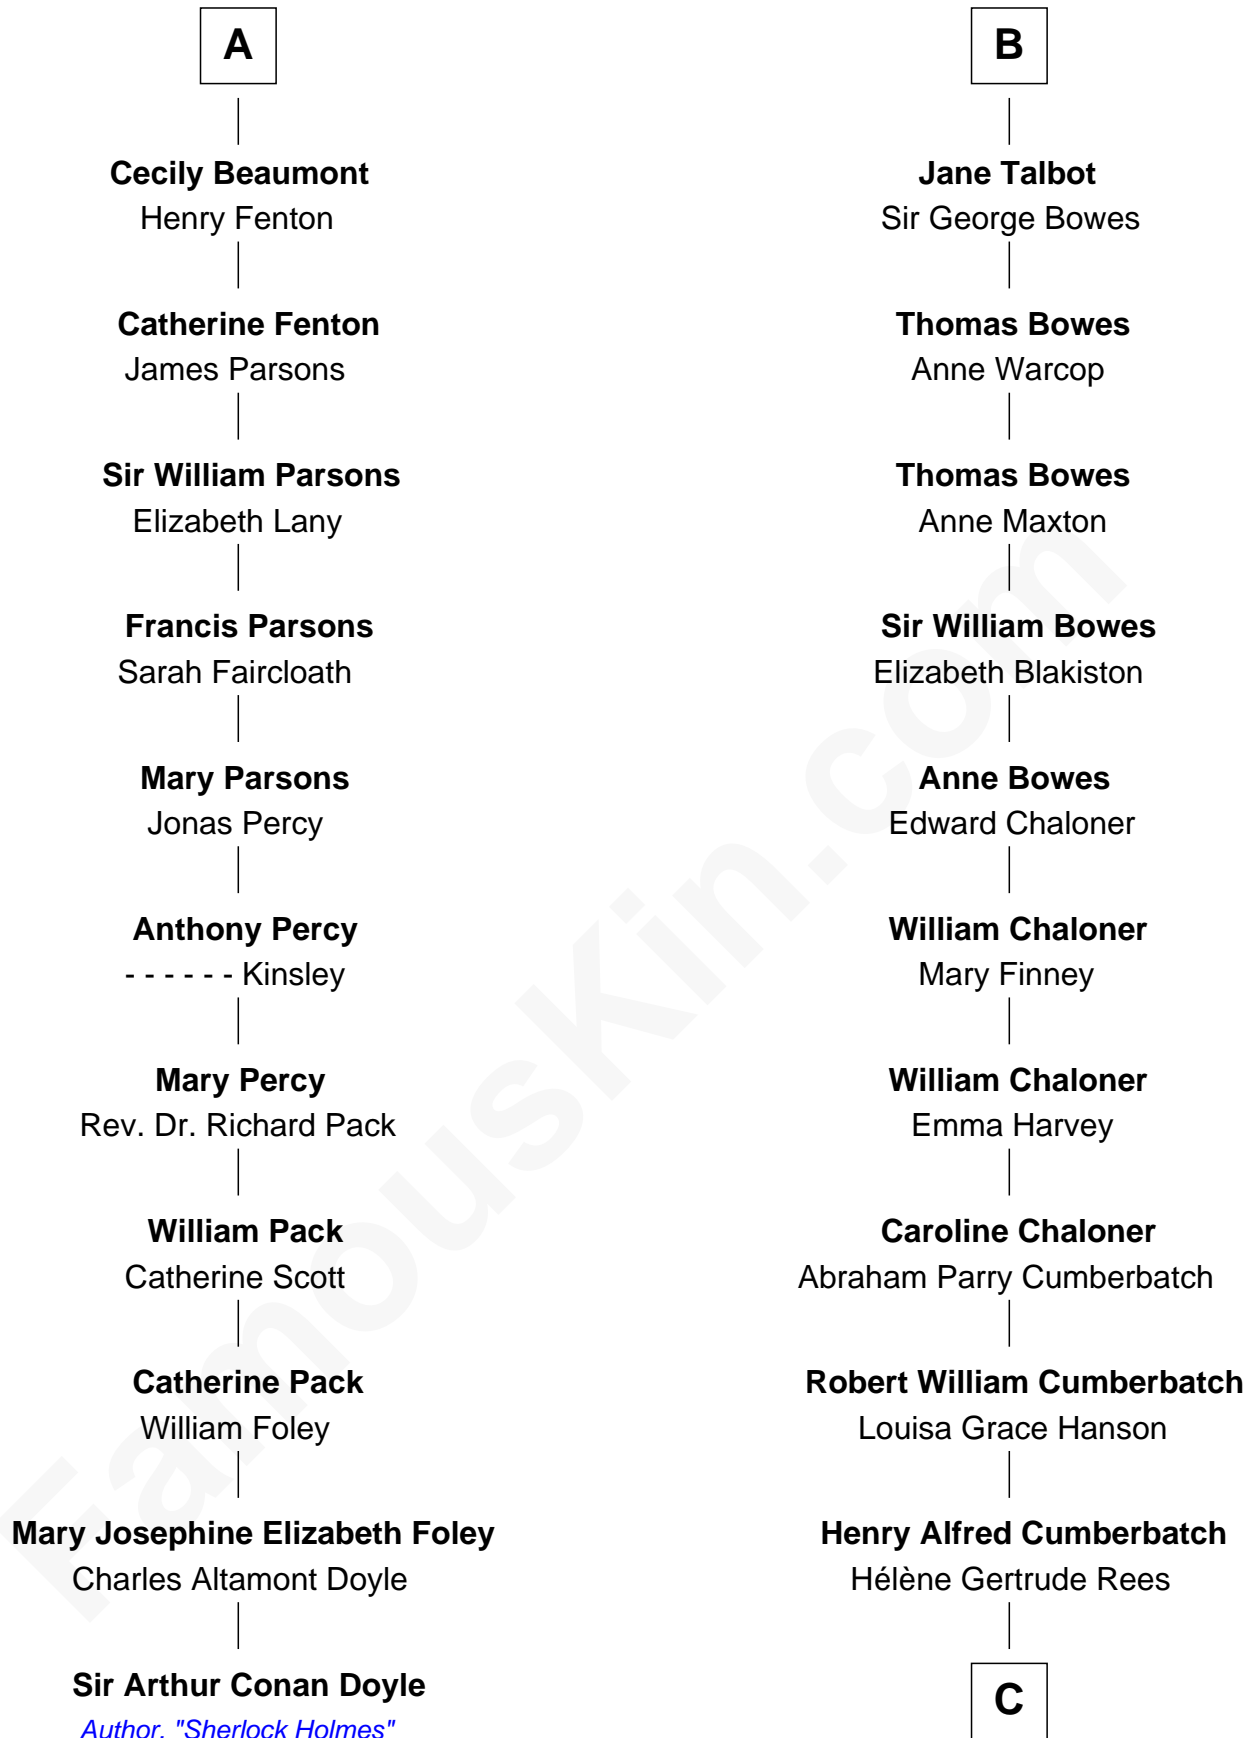

FamousKin.com
Relationship Chart of
Sir Arthur Conan Doyle
Author, "Sherlock Holmes"

17th cousin 2 times removed of
Benedict Cumberbatch
Movie, Television and Stage Actor

C

Henry Carlton Cumberbatch

Pauline Ellen Laing Congdon