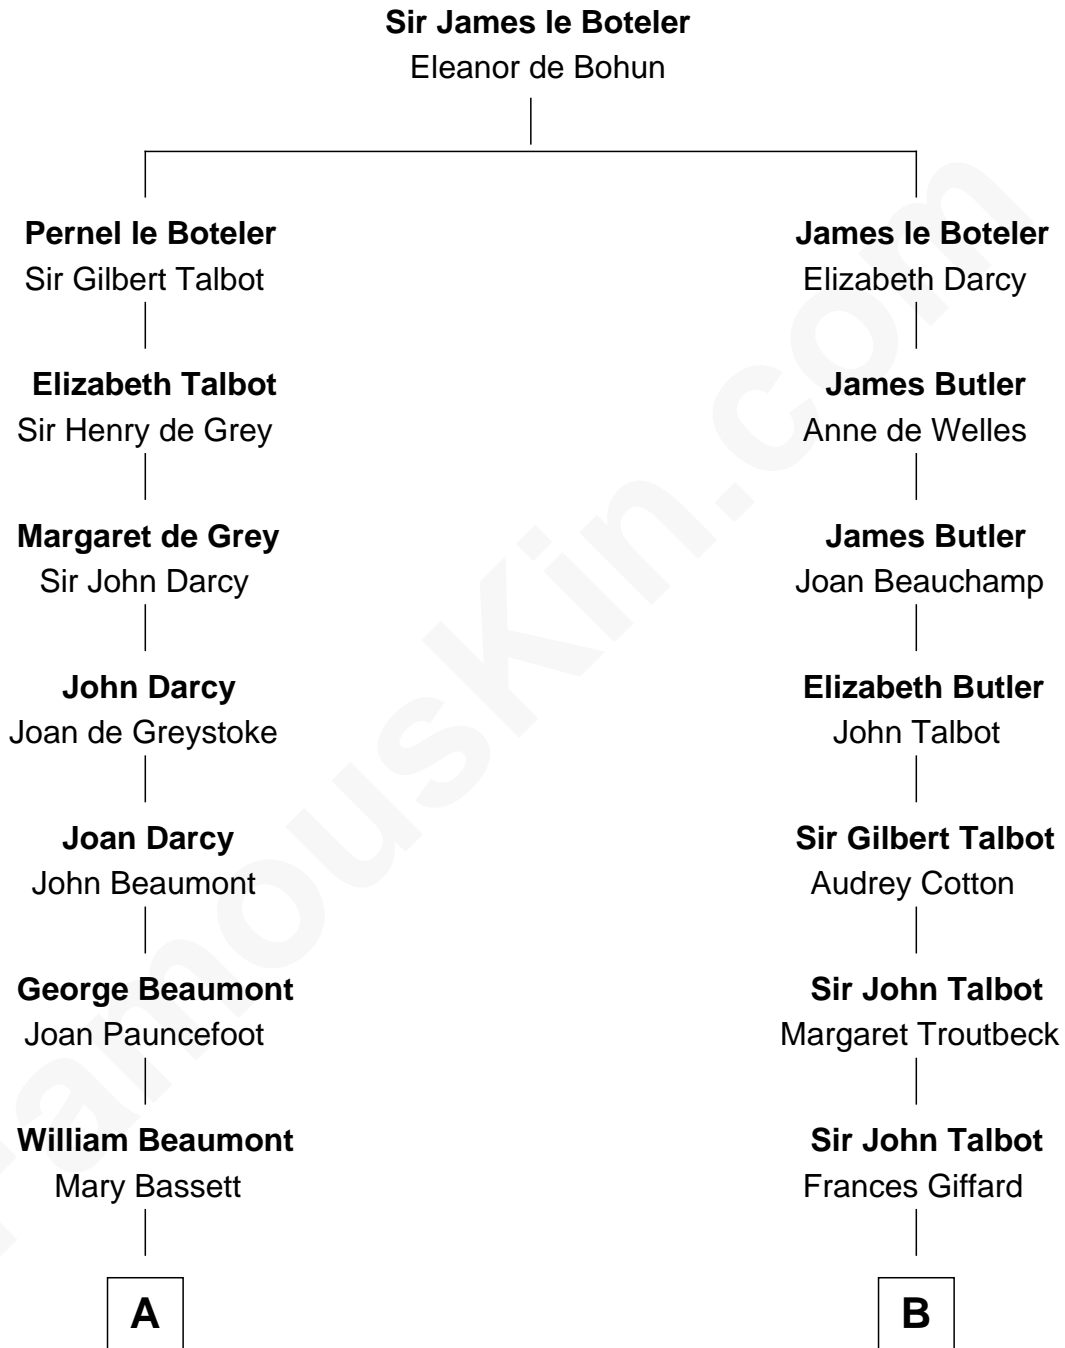

FamousKin.com
Relationship Chart of
Sir Arthur Conan Doyle
Author, "Sherlock Holmes"

17th cousin 2 times removed of
Benedict Cumberbatch
Movie, Television and Stage Actor

C

Henry Carlton Cumberbatch

Pauline Ellen Laing Congdon

Timothy Carlton Congdon Cumberbatch

Wanda Ventham

Benedict Cumberbatch

Movie, Television and Stage Actor