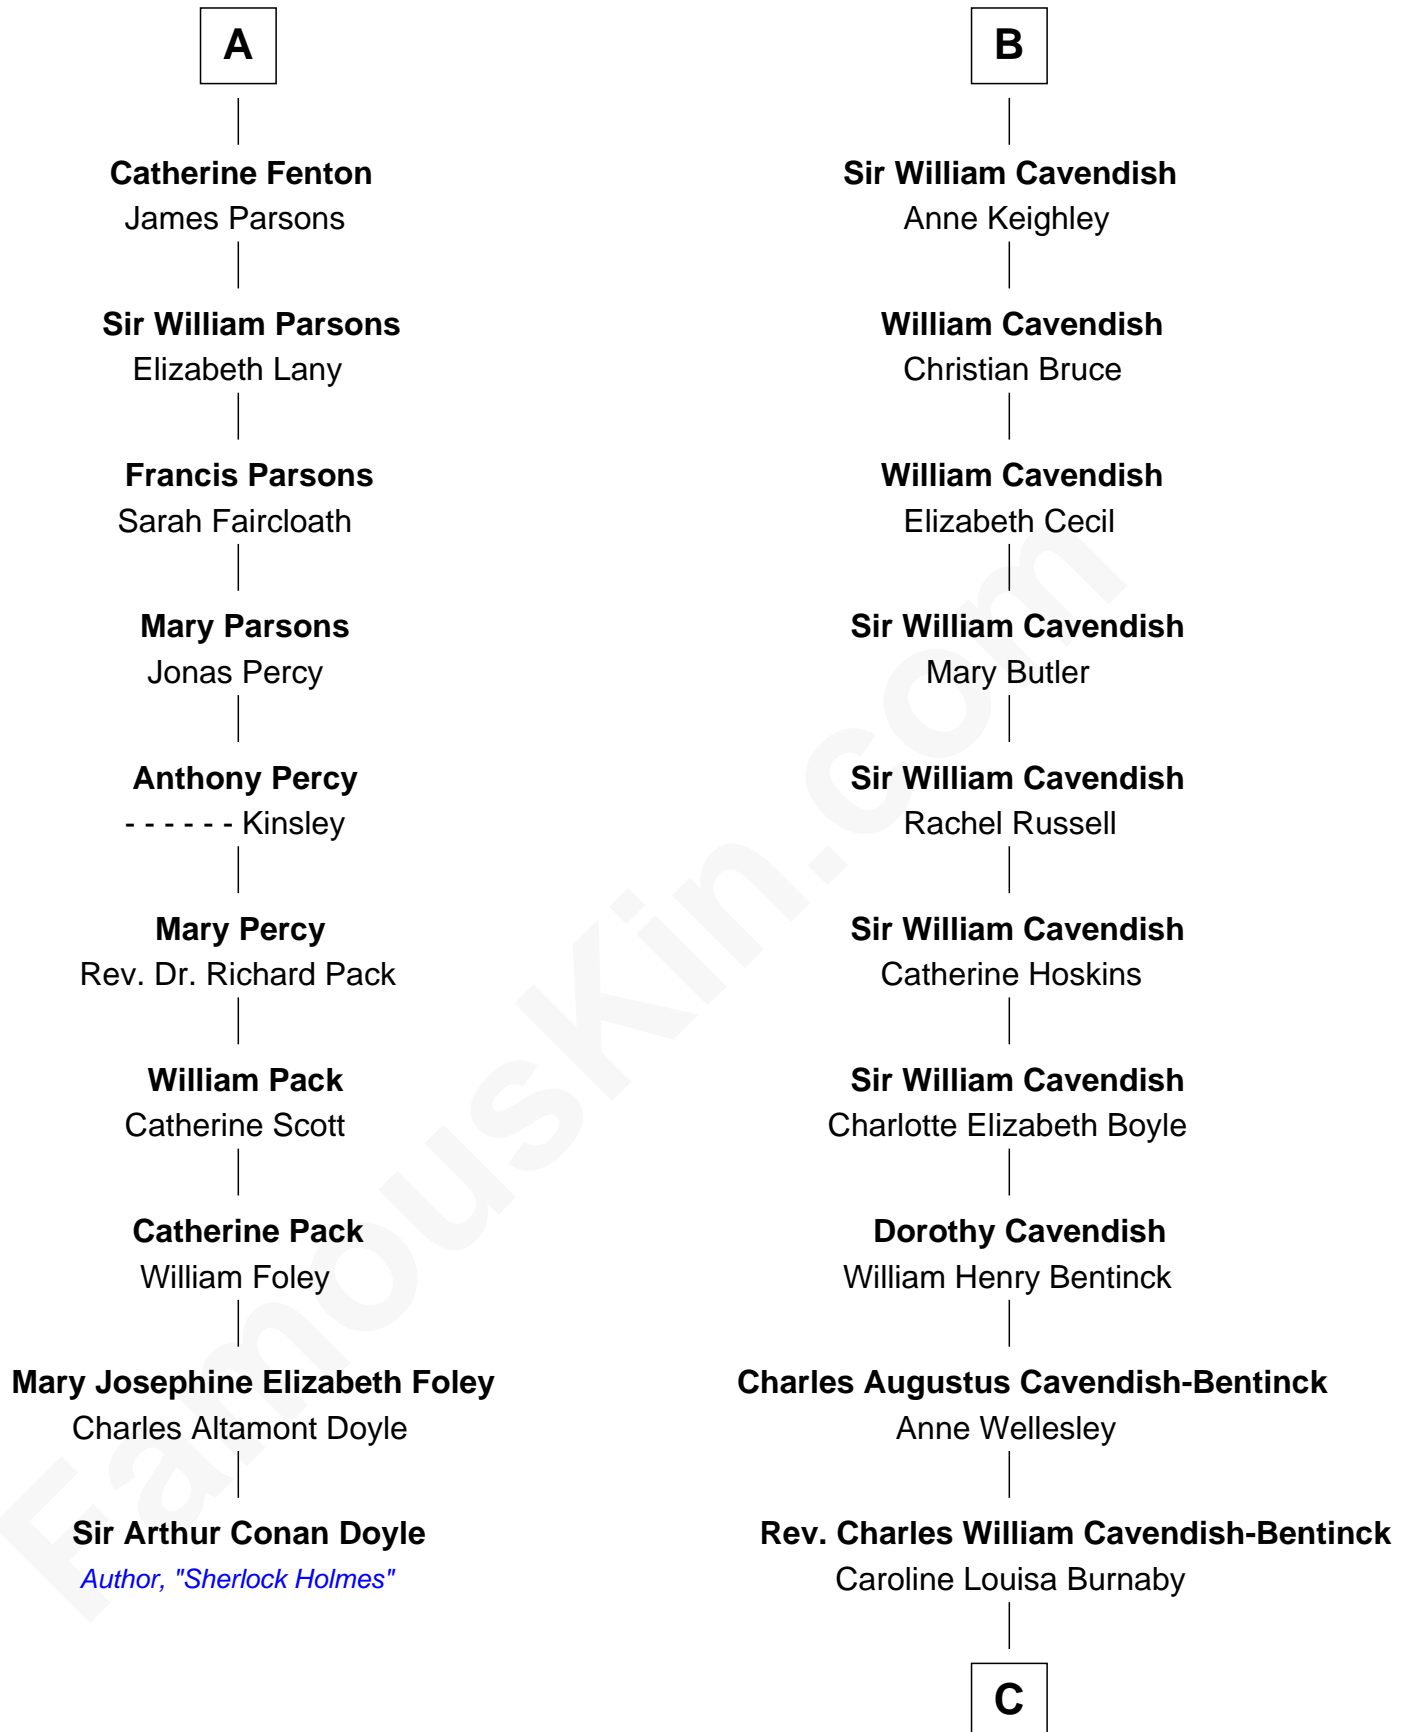

FamousKin.com
Relationship Chart of
Sir Arthur Conan Doyle
 Author, "Sherlock Holmes"

16th cousin 3 times removed of

Queen Elizabeth II
 Queen of the United Kingdom

C

Cecilia Nina Cavendish-Bentinck

Claude George Bowes-Lyon

Elizabeth Bowes-Lyon

George VI, King of the United Kingdom

Queen Elizabeth II

Queen of the United Kingdom

FamousKin.com