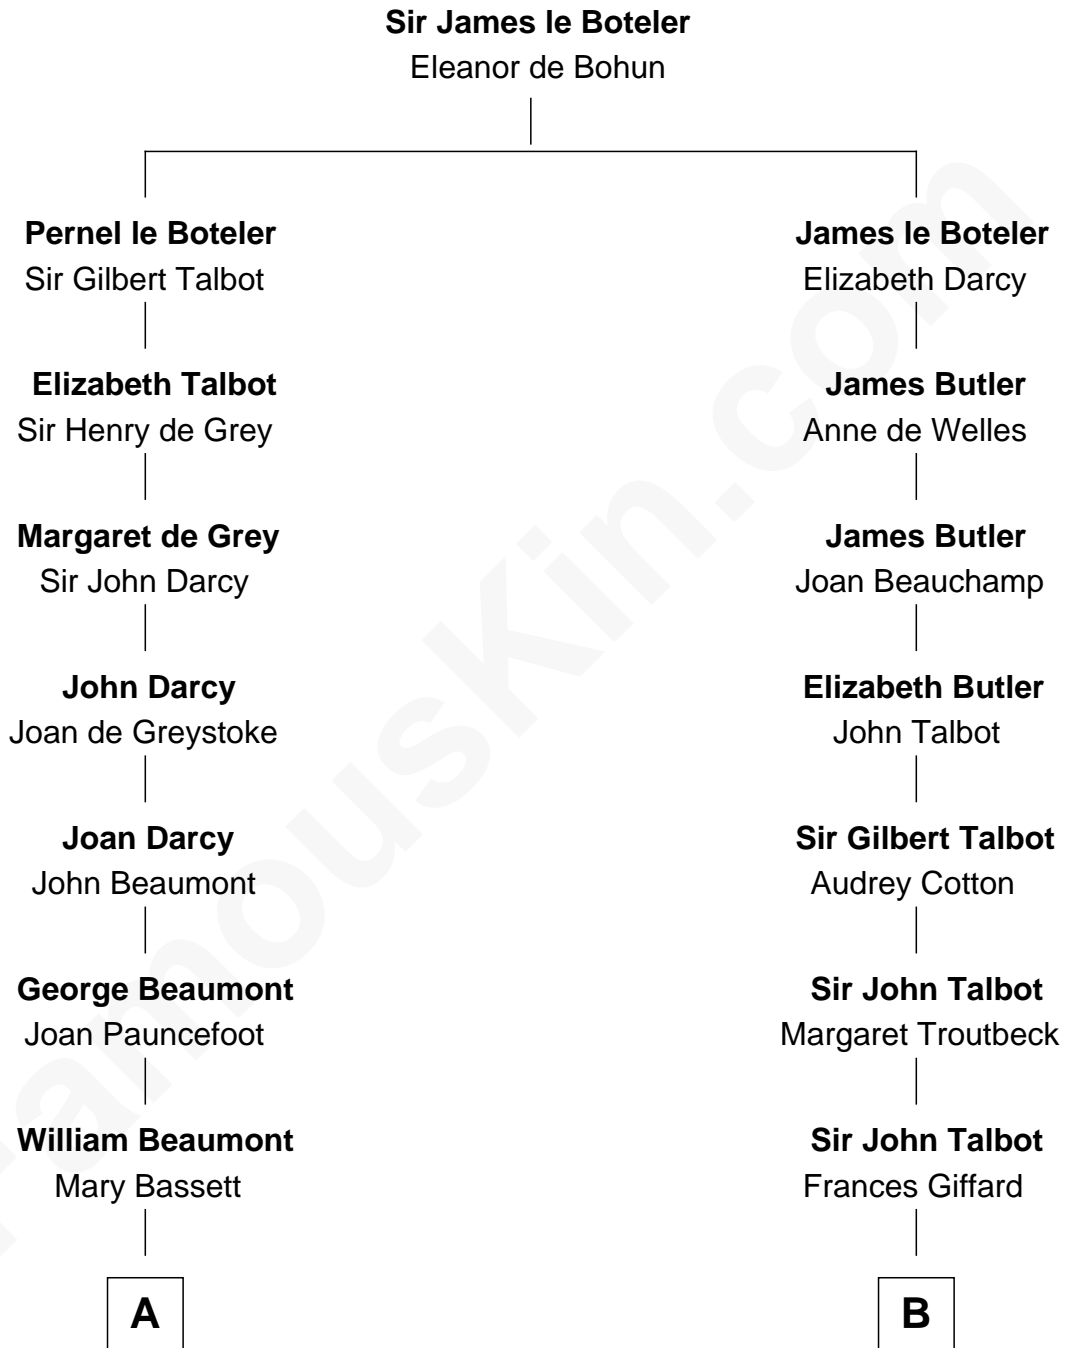

**FamousKin.com**  
**Relationship Chart of**  
**Sir Arthur Conan Doyle**  
*Author, "Sherlock Holmes"*

17th cousin 1 time removed of  
**Queen Elizabeth II**  
*Queen of the United Kingdom*

C

**Elizabeth Bowes-Lyon**  
George VI, King of the United Kingdom

**Queen Elizabeth II**  
*Queen of the United Kingdom*

FamousKin.com

Elizabeth II photo by [Eric Draper](#)