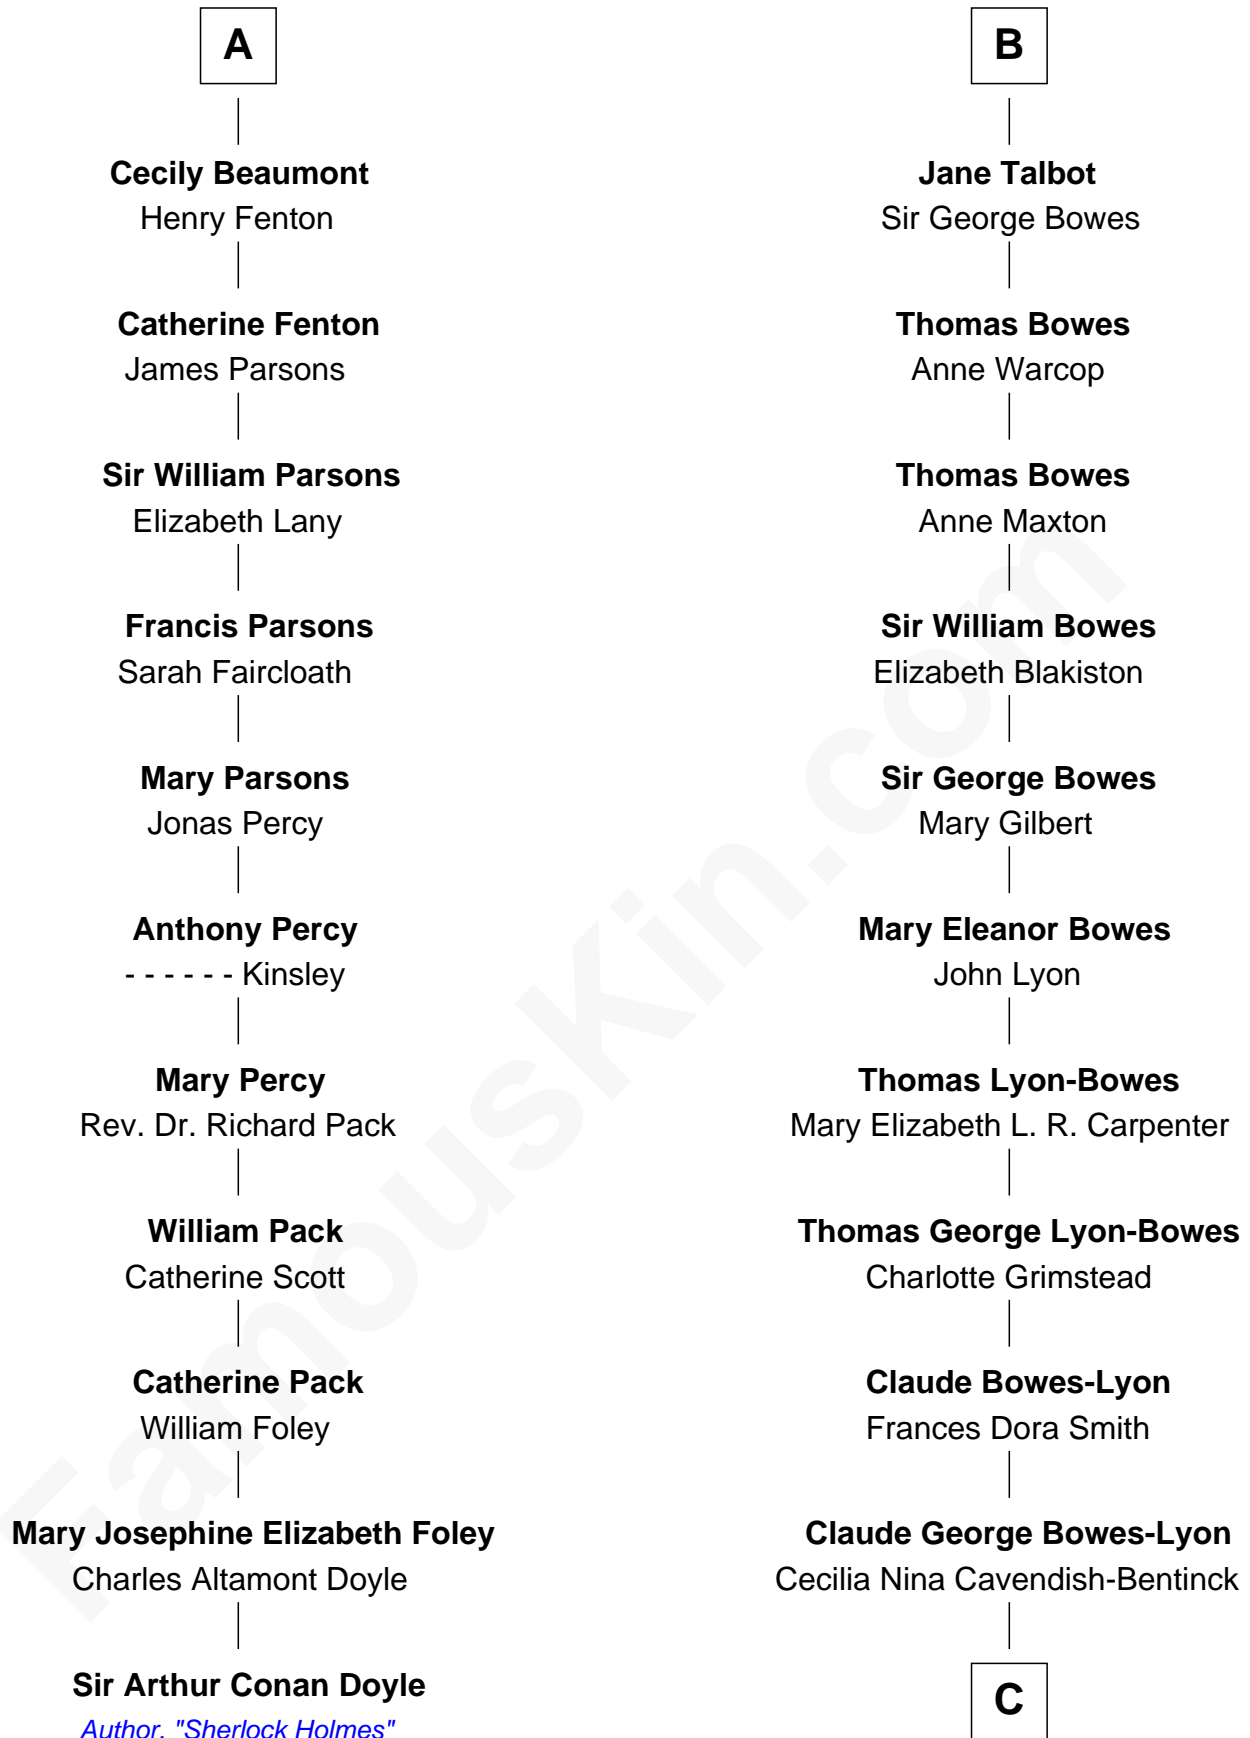

**FamousKin.com**  
**Relationship Chart of**  
**Sir Arthur Conan Doyle**  
*Author, "Sherlock Holmes"*

17th cousin 1 time removed of  
**Queen Elizabeth II**  
*Queen of the United Kingdom*

C

**Elizabeth Bowes-Lyon**  
George VI, King of the United Kingdom

**Queen Elizabeth II**  
*Queen of the United Kingdom*

FamousKin.com

Elizabeth II photo by [Eric Draper](#)