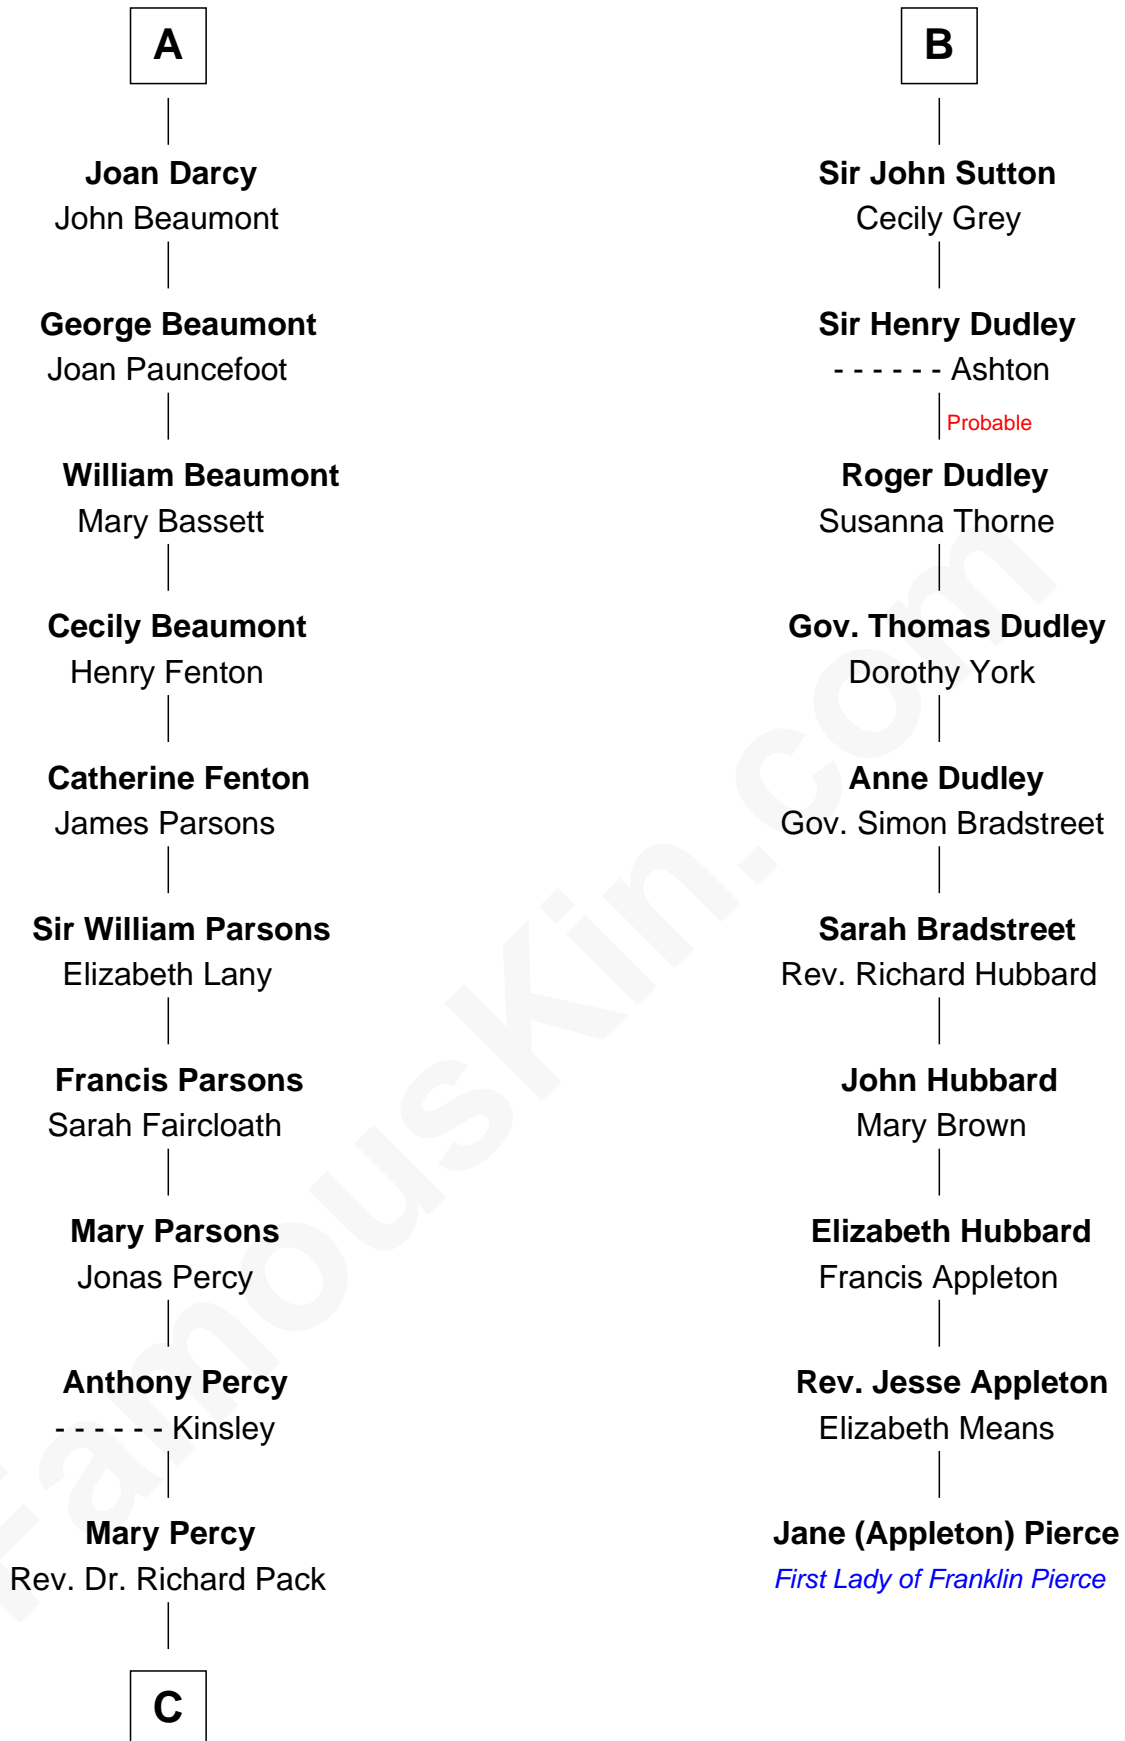

FamousKin.com
Relationship Chart of
Sir Arthur Conan Doyle
Author, "Sherlock Holmes"

16th cousin 4 times removed of

Jane (Appleton) Pierce
First Lady of President Franklin Pierce

C

—
William Pack
Catherine Scott

—
Catherine Pack
William Foley

—
Mary Josephine Elizabeth Foley
Charles Altamont Doyle

—
Sir Arthur Conan Doyle
Author, "Sherlock Holmes"

FamousKin.com