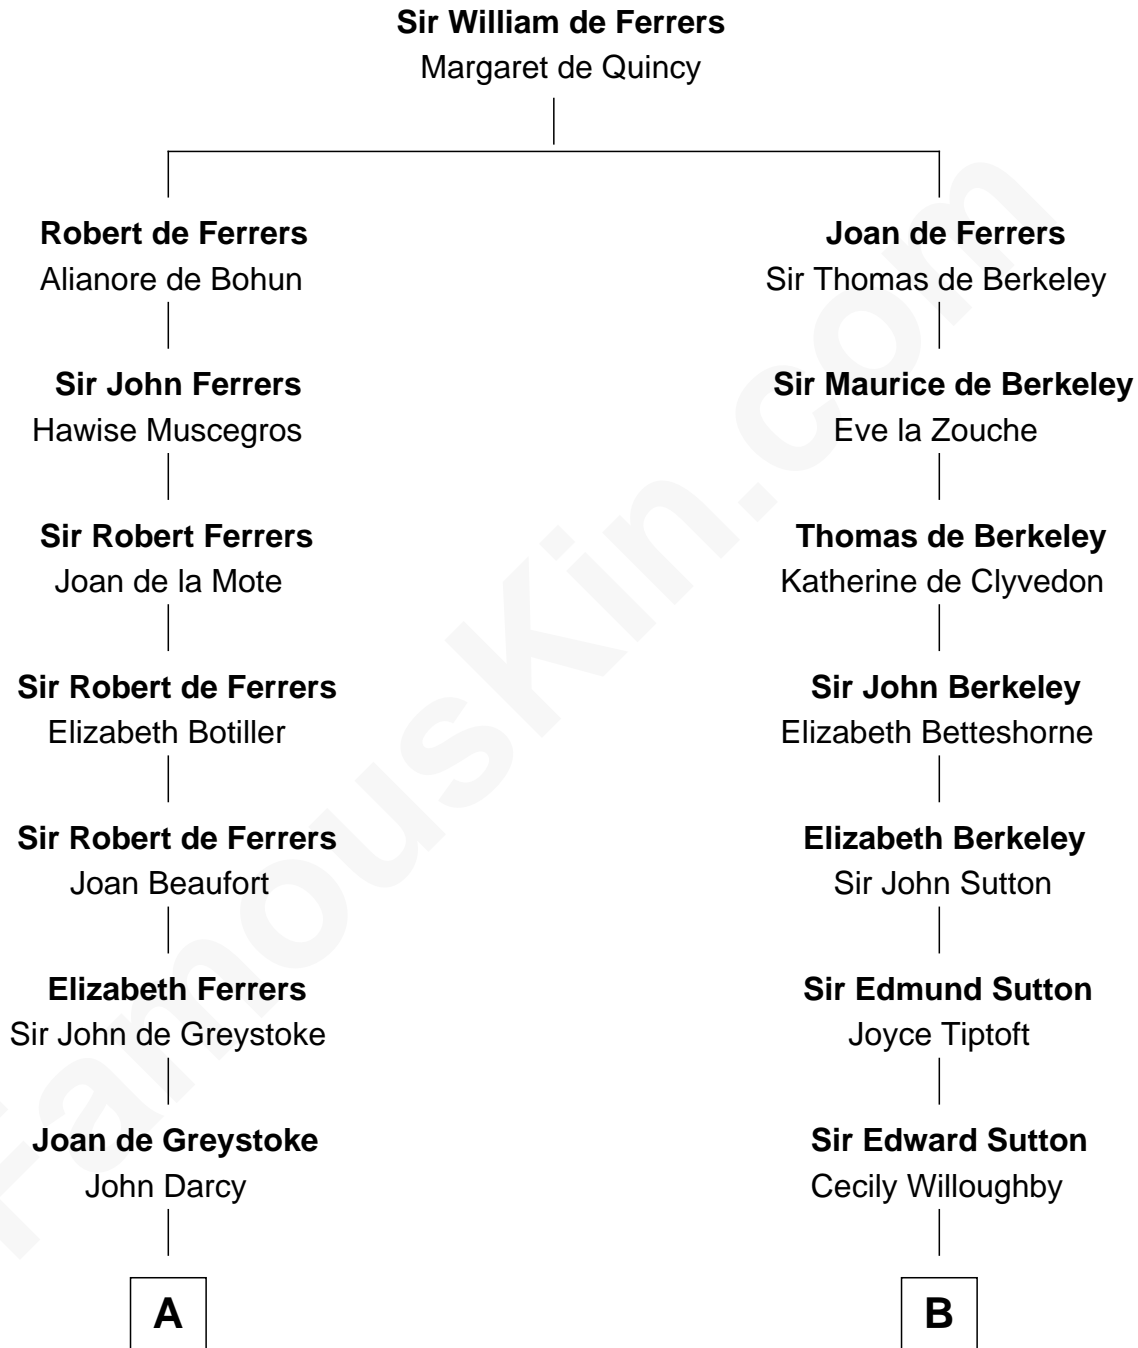

FamousKin.com
Relationship Chart of
Sir Arthur Conan Doyle
Author, "Sherlock Holmes"

16th cousin 4 times removed of

Jane (Appleton) Pierce
First Lady of President Franklin Pierce

C

—
William Pack
Catherine Scott

—
Catherine Pack
William Foley

—
Mary Josephine Elizabeth Foley
Charles Altamont Doyle

—
Sir Arthur Conan Doyle
Author, "Sherlock Holmes"

FamousKin.com