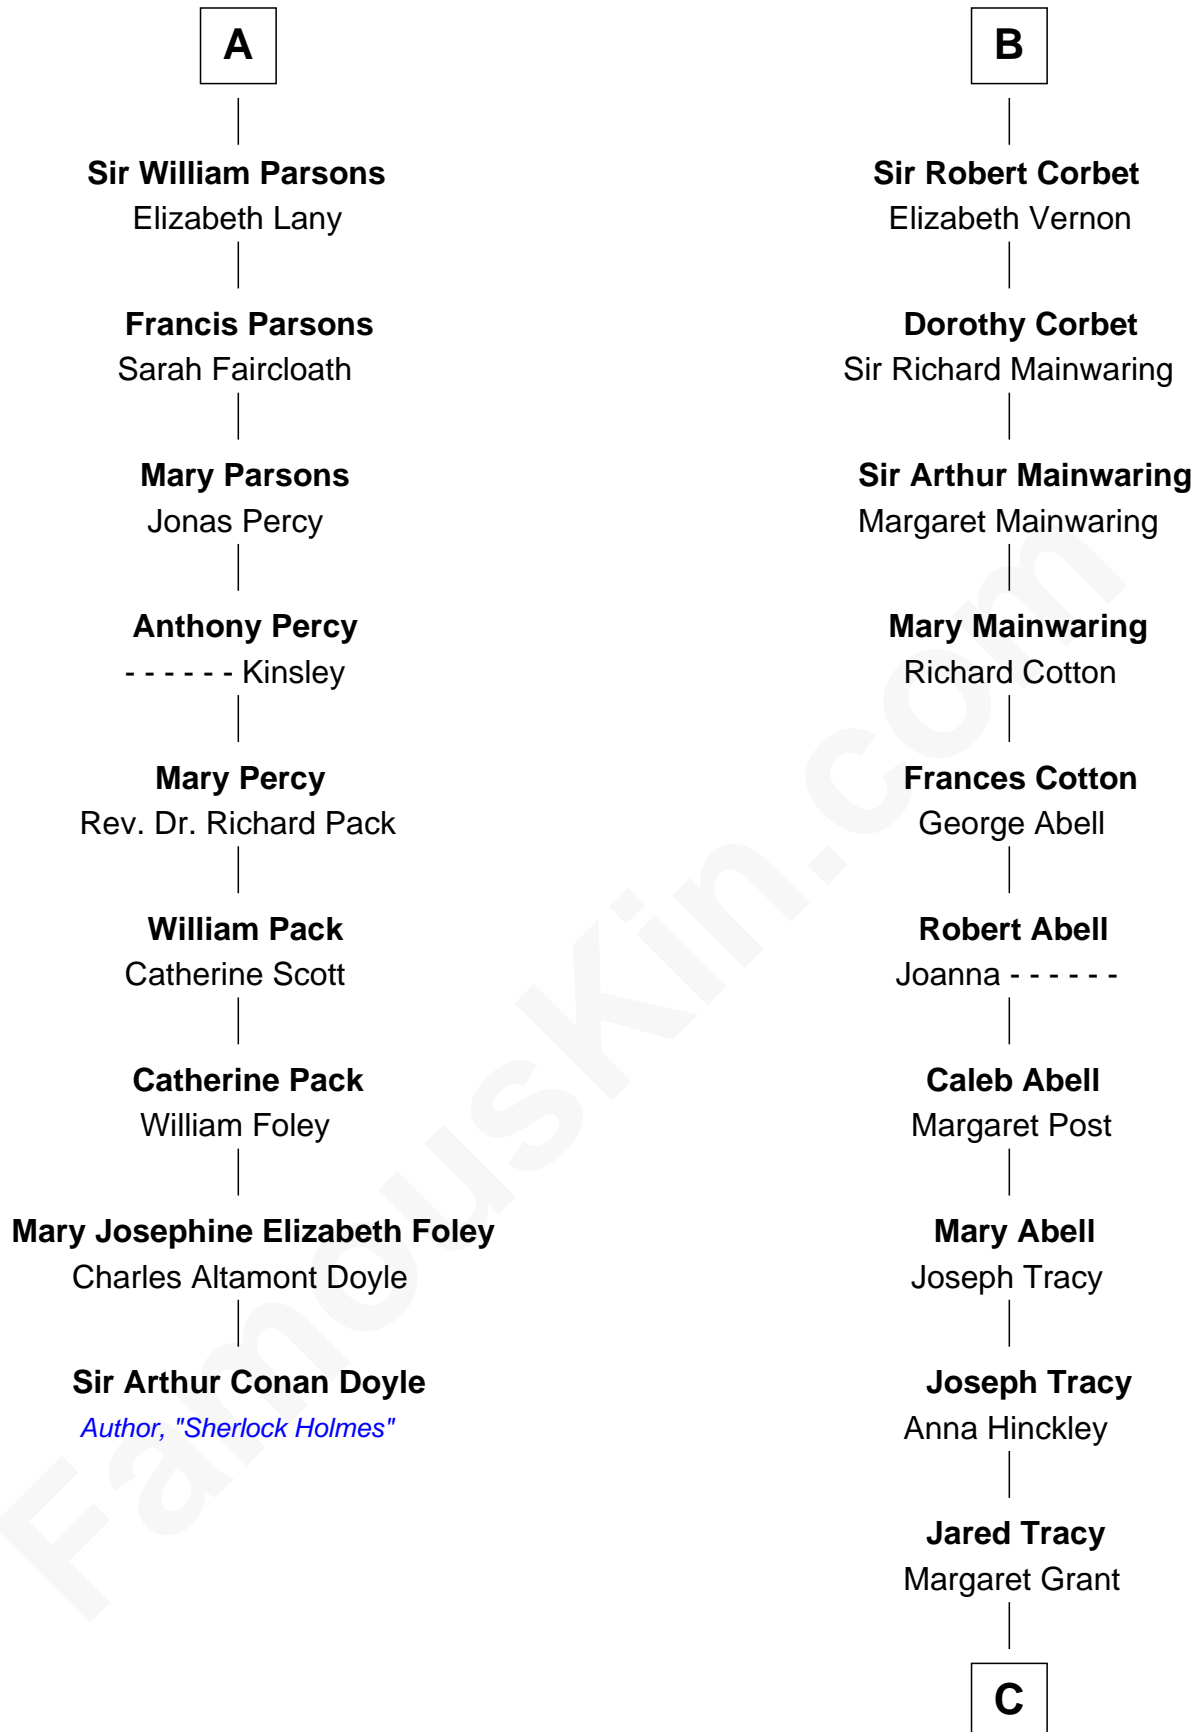

**FamousKin.com**  
**Relationship Chart of**  
**Sir Arthur Conan Doyle**  
*Author, "Sherlock Holmes"*

**15th cousin 6 times removed of**  
**Henry Sturgis Morgan**  
*Co-Founder of Morgan Stanley*

**C**

|  
**William Gedney Tracy**

Rachel Huntington

|  
**Charles F. Tracy**

Louisa Kirkland

|  
**Frances Louisa Tracy**

John Pierpont Morgan

|  
**John Pierpont Morgan**

Jane Norton Grew