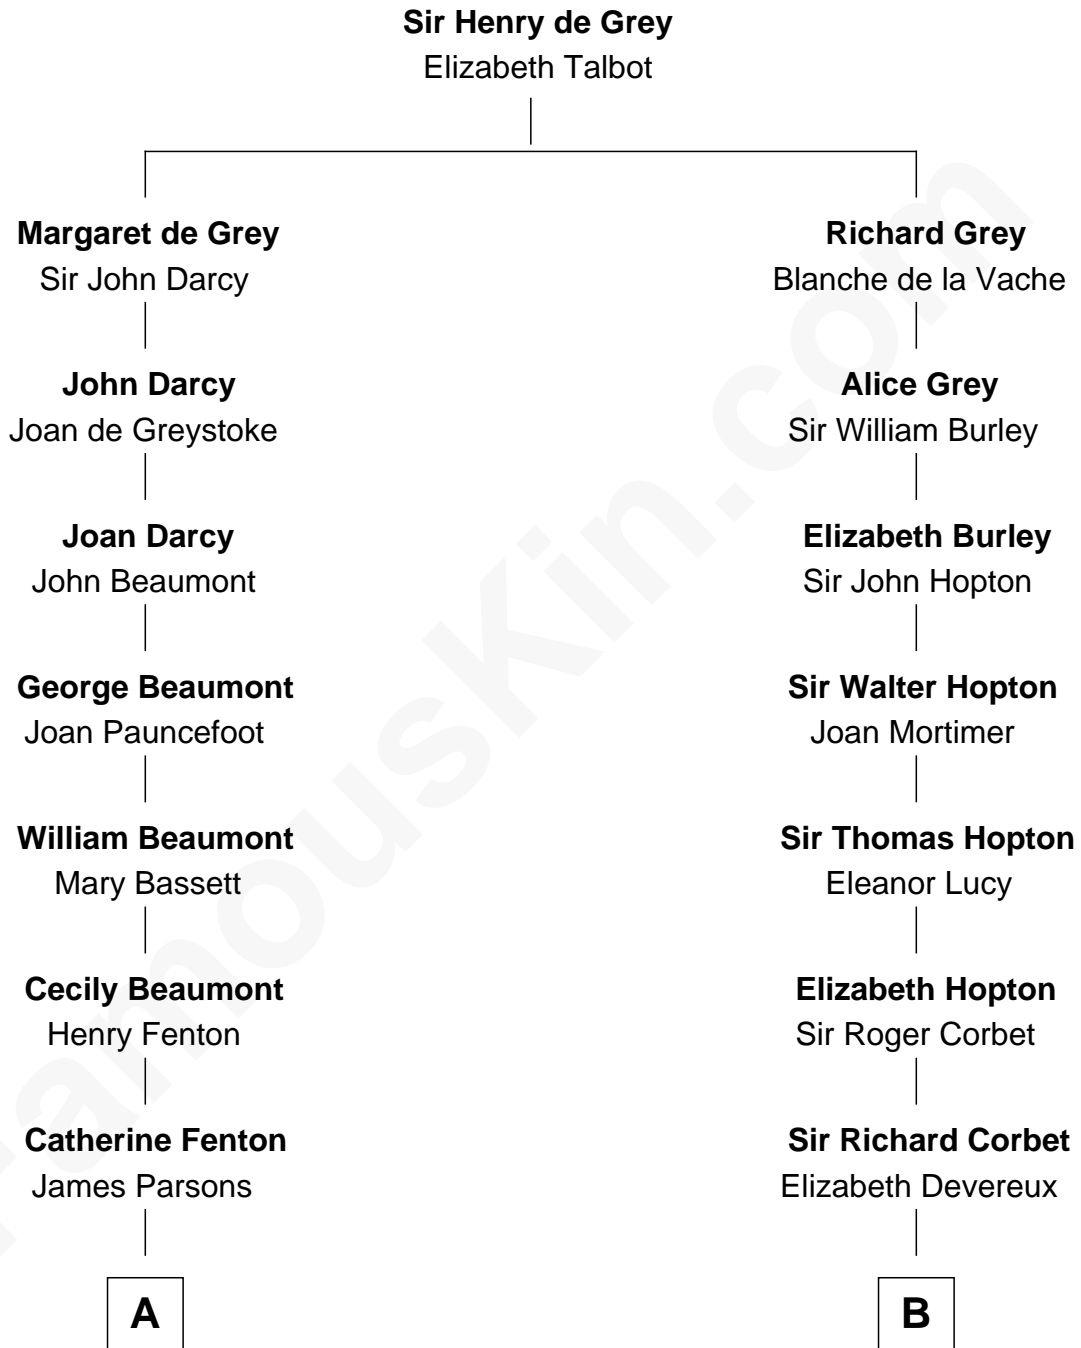

**FamousKin.com**  
**Relationship Chart of**  
**Sir Arthur Conan Doyle**  
*Author, "Sherlock Holmes"*

**15th cousin 6 times removed of**  
**Henry Sturgis Morgan**  
*Co-Founder of Morgan Stanley*

**C**

|  
**William Gedney Tracy**

Rachel Huntington

|  
**Charles F. Tracy**

Louisa Kirkland

|  
**Frances Louisa Tracy**

John Pierpont Morgan

|  
**John Pierpont Morgan**

Jane Norton Grew