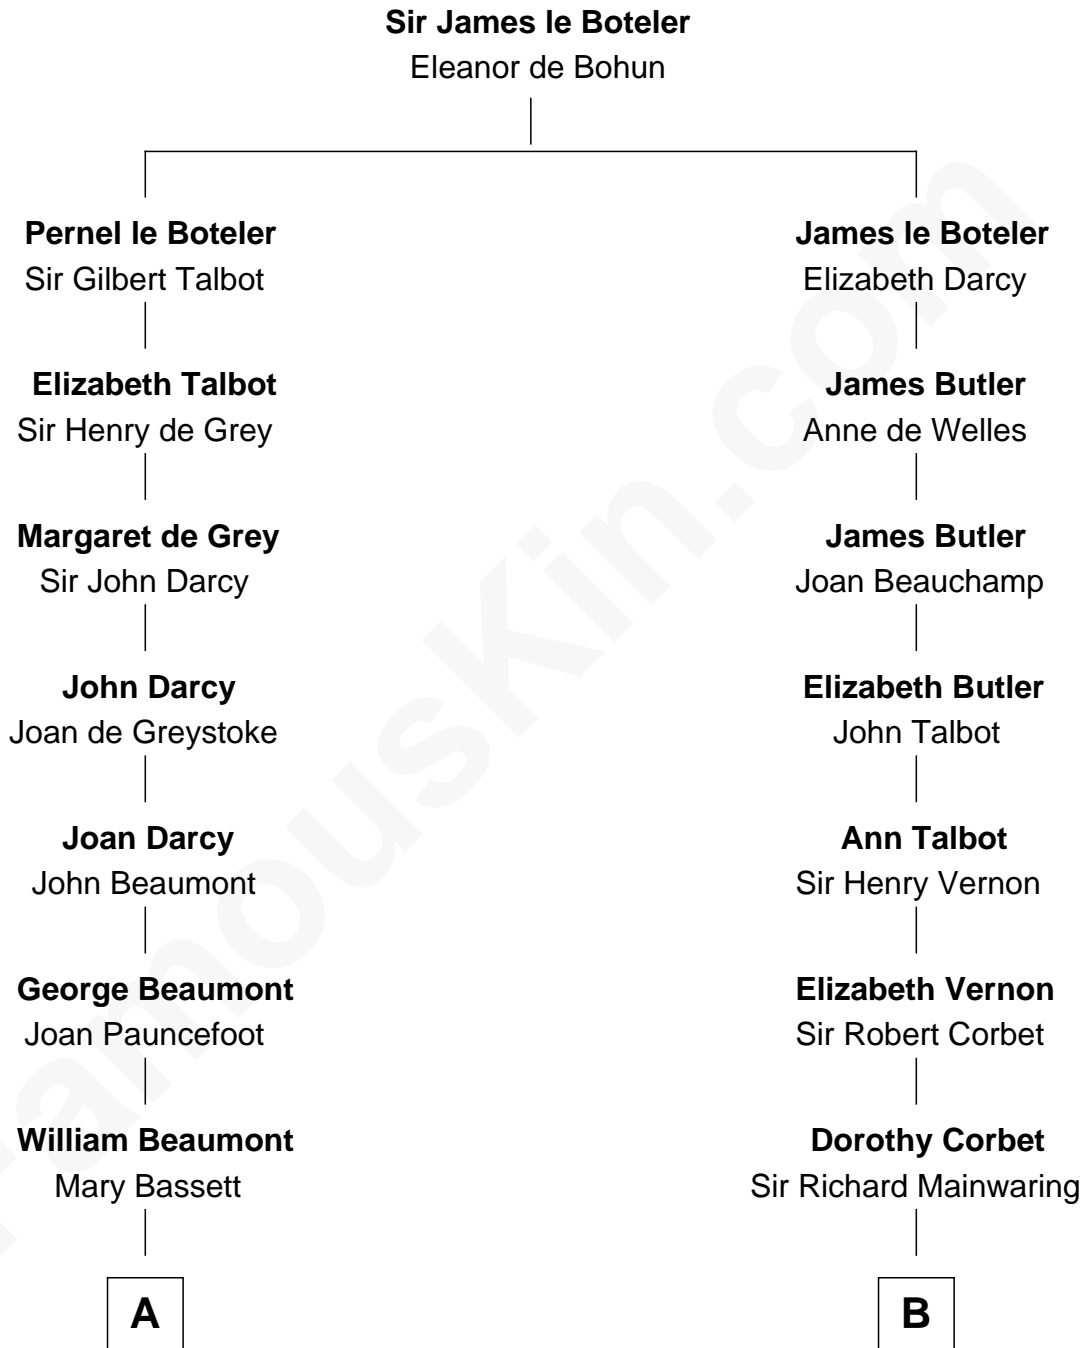

FamousKin.com
Relationship Chart of
Sir Arthur Conan Doyle
Author, "Sherlock Holmes"

17th cousin 2 times removed of
Henry Sturgis Morgan
Co-Founder of Morgan Stanley

C

Frances Louisa Tracy

John Pierpont Morgan

John Pierpont Morgan

Jane Norton Grew

Henry Sturgis Morgan

Co-Founder of Morgan Stanley

FamousKin.com