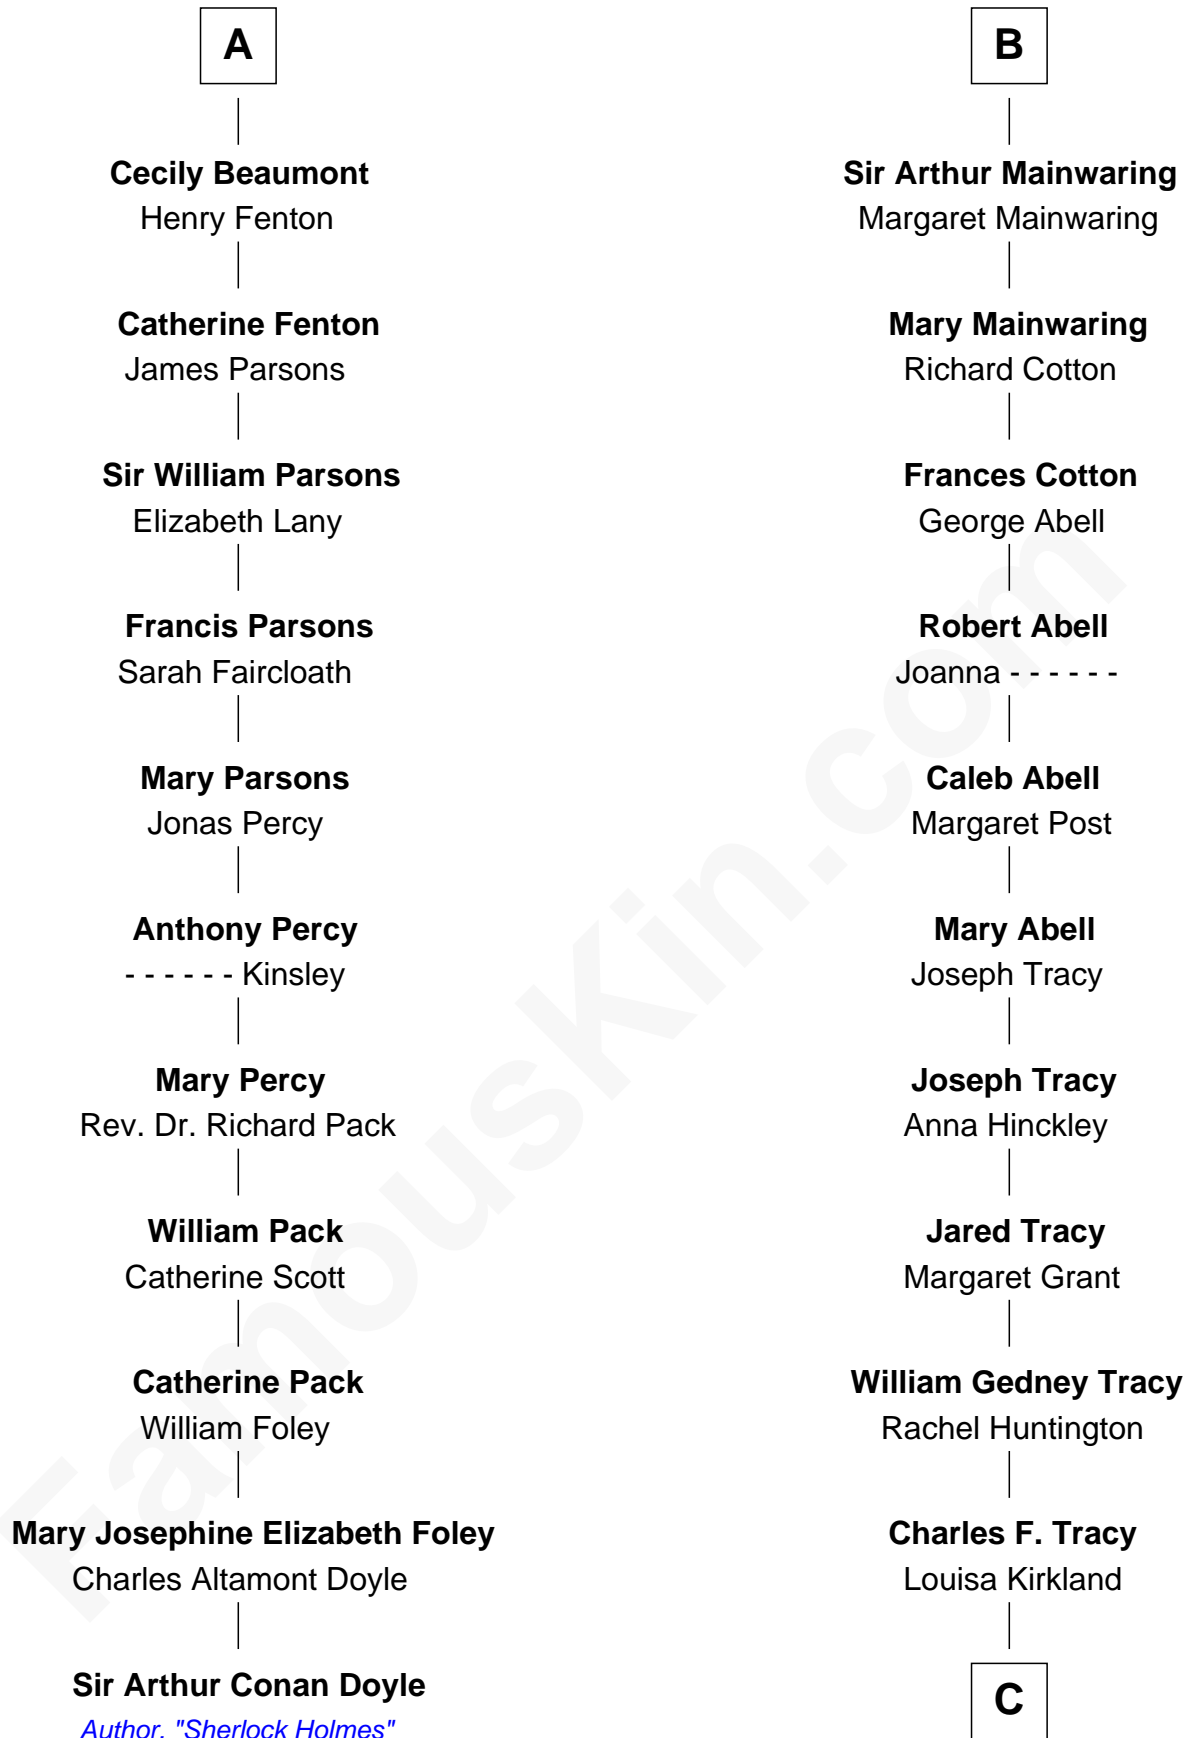

FamousKin.com
Relationship Chart of
Sir Arthur Conan Doyle
Author, "Sherlock Holmes"

17th cousin 2 times removed of
Henry Sturgis Morgan
Co-Founder of Morgan Stanley

C

Frances Louisa Tracy

John Pierpont Morgan

John Pierpont Morgan

Jane Norton Grew

Henry Sturgis Morgan

Co-Founder of Morgan Stanley

FamousKin.com