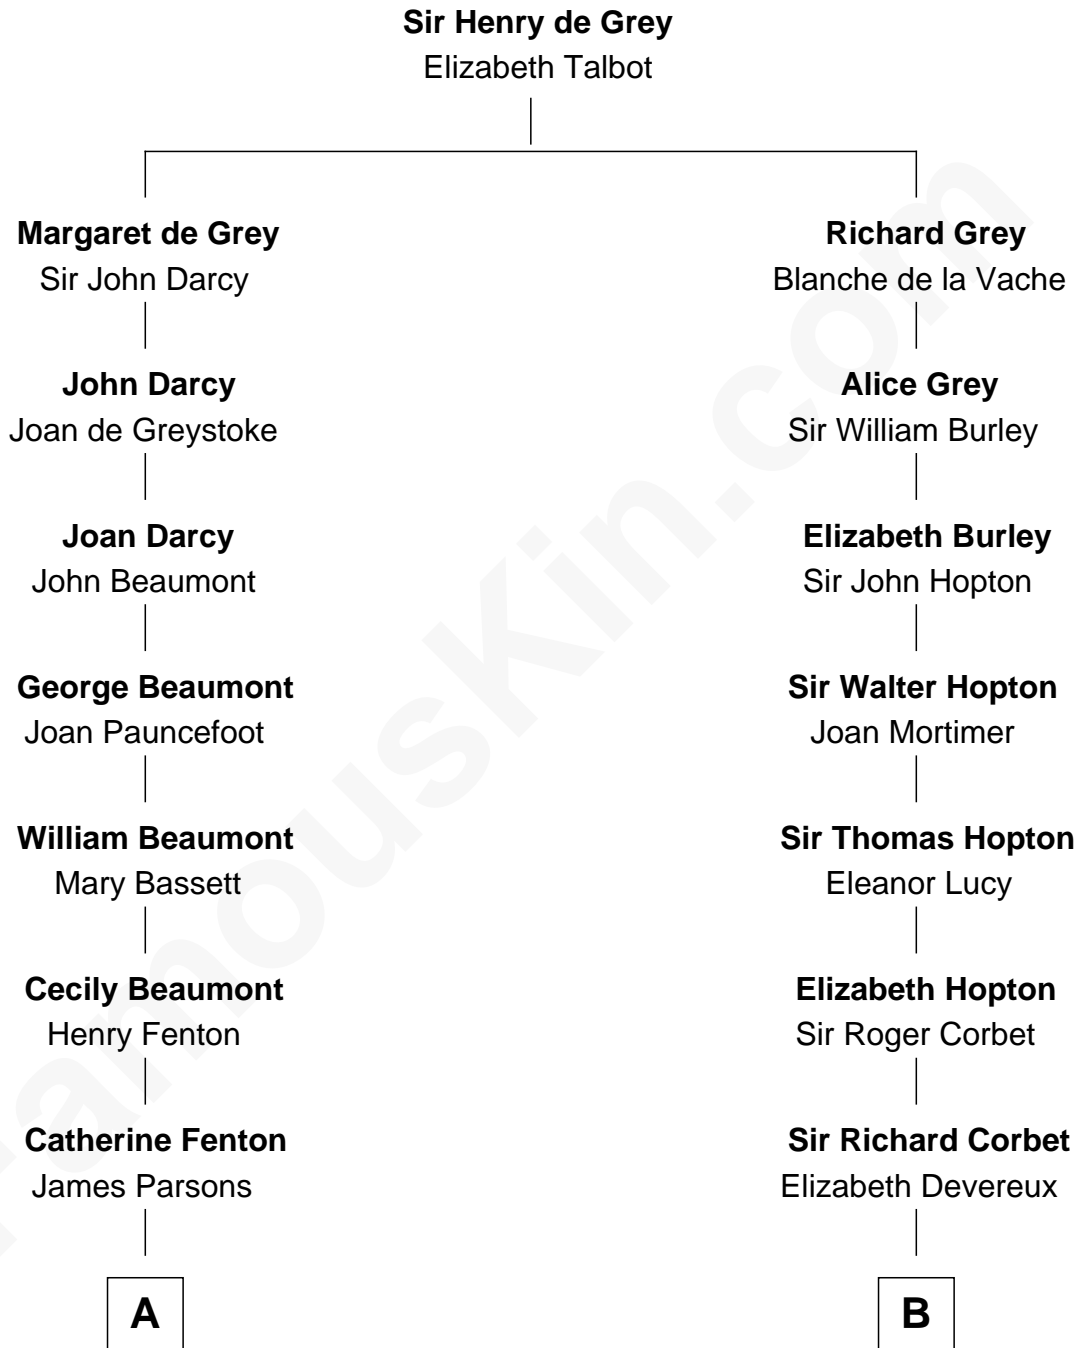

**FamousKin.com**  
**Relationship Chart of**  
**Sir Arthur Conan Doyle**  
*Author, "Sherlock Holmes"*

15th cousin 5 times removed of

**J.P. Morgan, Jr.**  
*American Banker and Philanthropist*

**C**

|  
**William Gedney Tracy**

Rachel Huntington

|  
**Charles F. Tracy**

Louisa Kirkland

|  
**Frances Louisa Tracy**

John Pierpont Morgan

|  
**J.P. Morgan, Jr.**

*American Banker and Philanthropist*