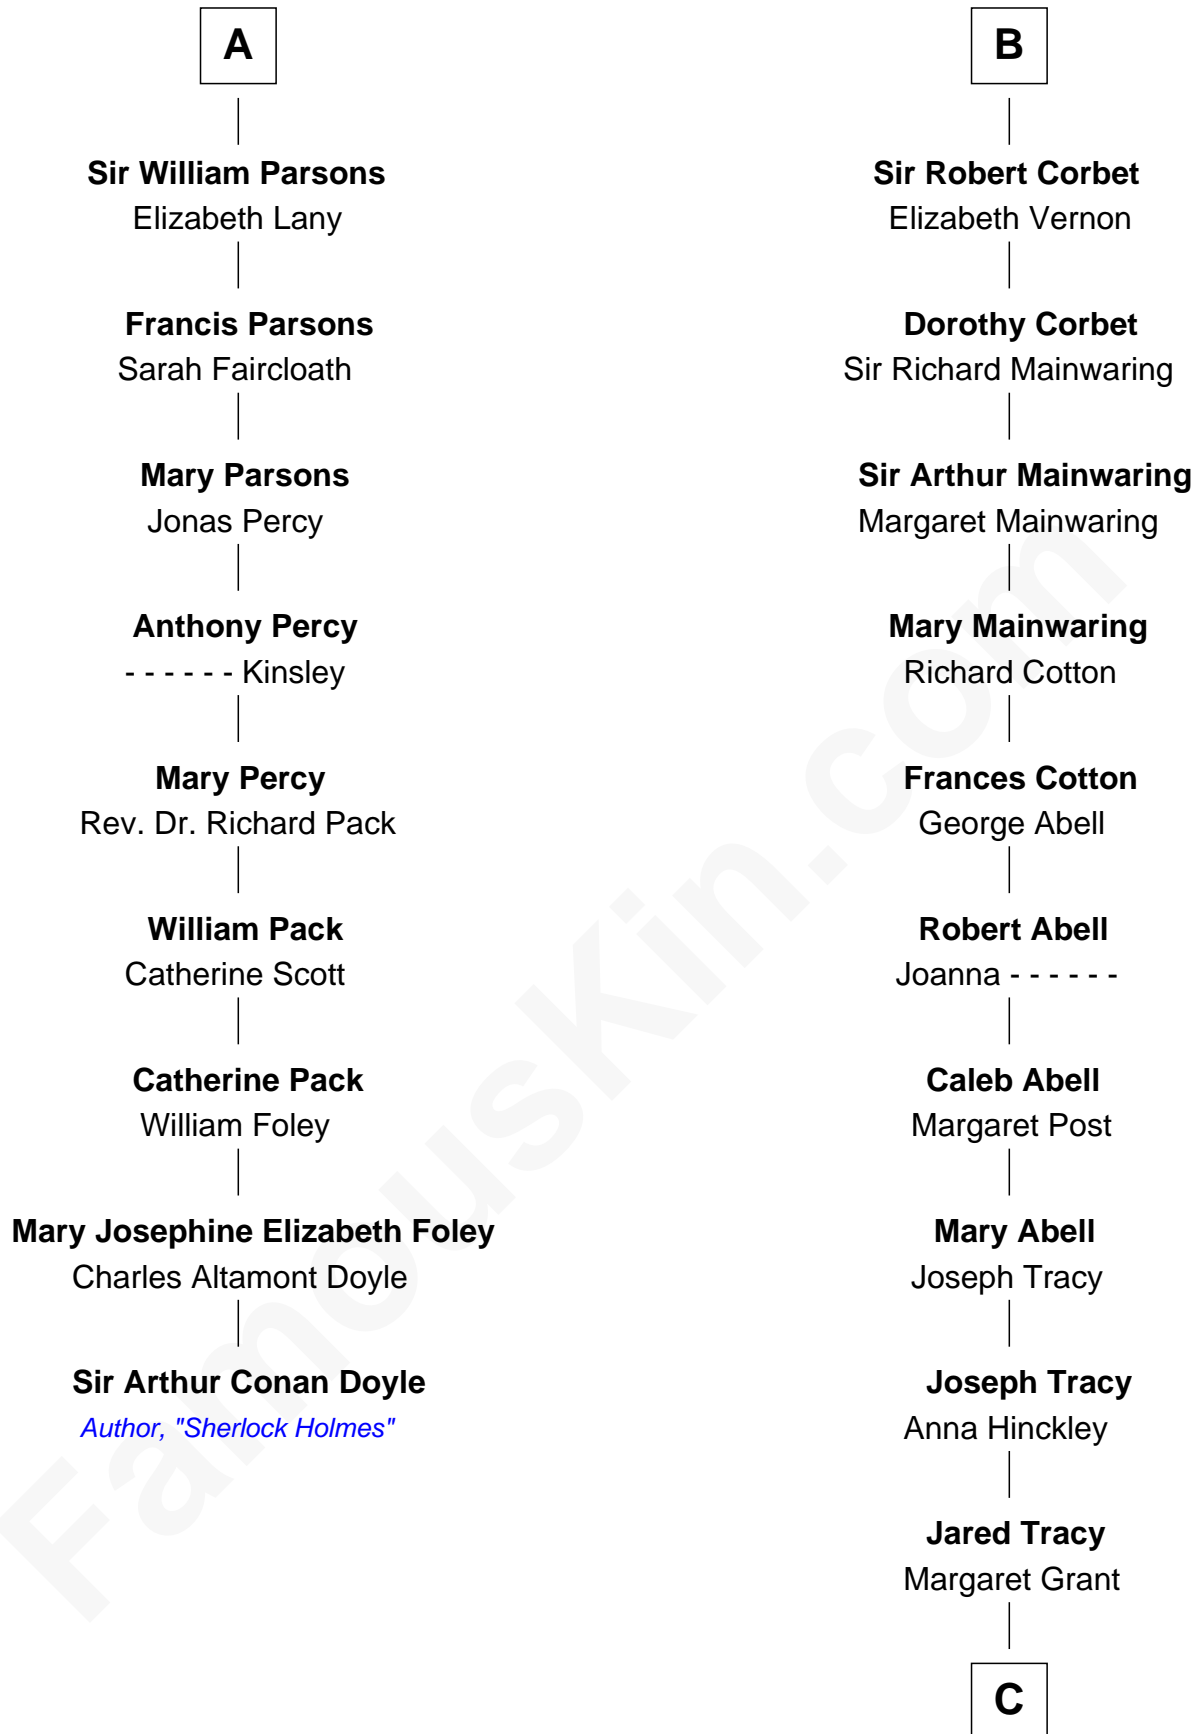

**FamousKin.com**  
**Relationship Chart of**  
**Sir Arthur Conan Doyle**  
*Author, "Sherlock Holmes"*

15th cousin 5 times removed of

**J.P. Morgan, Jr.**  
*American Banker and Philanthropist*

**C**

|  
**William Gedney Tracy**

Rachel Huntington

|  
**Charles F. Tracy**

Louisa Kirkland

|  
**Frances Louisa Tracy**

John Pierpont Morgan

|  
**J.P. Morgan, Jr.**

*American Banker and Philanthropist*