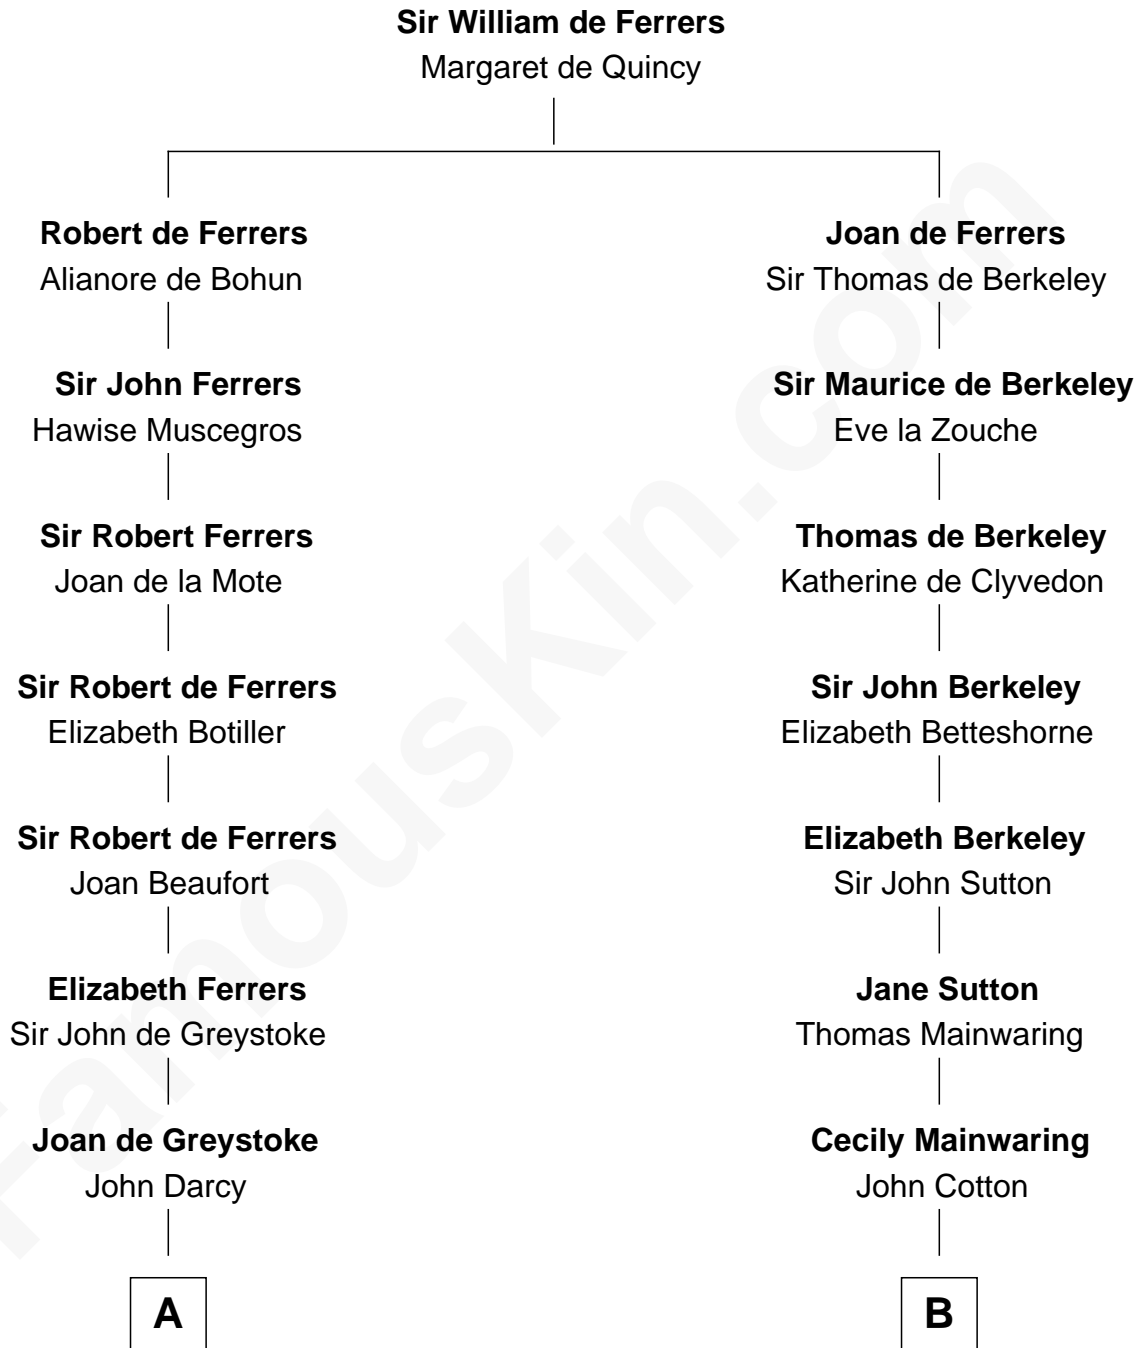

FamousKin.com
Relationship Chart of
Sir Arthur Conan Doyle
Author, "Sherlock Holmes"

18th cousin 2 times removed of

J.P. Morgan, Jr.
American Banker and Philanthropist

C

William Pack
Catherine Scott

Catherine Pack
William Foley

Mary Josephine Elizabeth Foley
Charles Altamont Doyle

Sir Arthur Conan Doyle
Author, "Sherlock Holmes"

D

Frances Louisa Tracy
John Pierpont Morgan

J.P. Morgan, Jr.
American Banker and Philanthropist

FamousKin.com