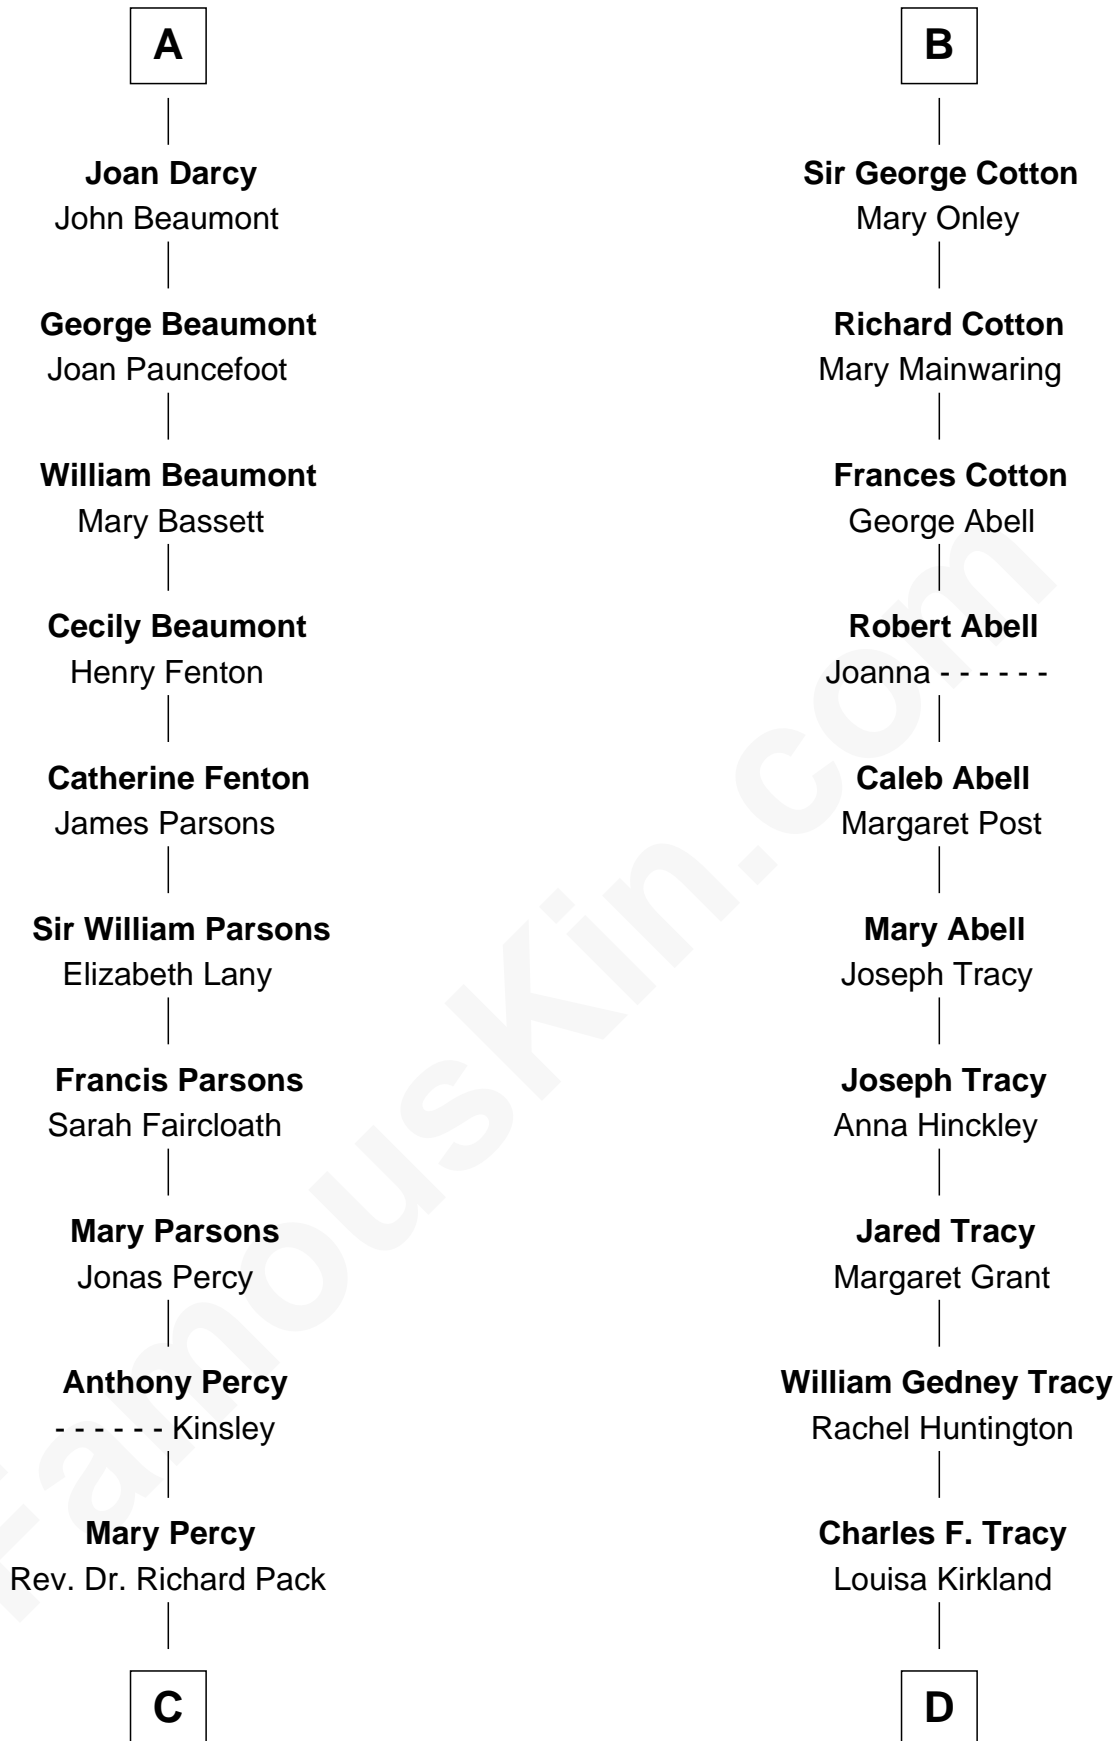

FamousKin.com
Relationship Chart of
Sir Arthur Conan Doyle
Author, "Sherlock Holmes"

18th cousin 2 times removed of

J.P. Morgan, Jr.
American Banker and Philanthropist

C

William Pack
Catherine Scott

Catherine Pack
William Foley

Mary Josephine Elizabeth Foley
Charles Altamont Doyle

Sir Arthur Conan Doyle
Author, "Sherlock Holmes"

D

Frances Louisa Tracy
John Pierpont Morgan

J.P. Morgan, Jr.
American Banker and Philanthropist

FamousKin.com