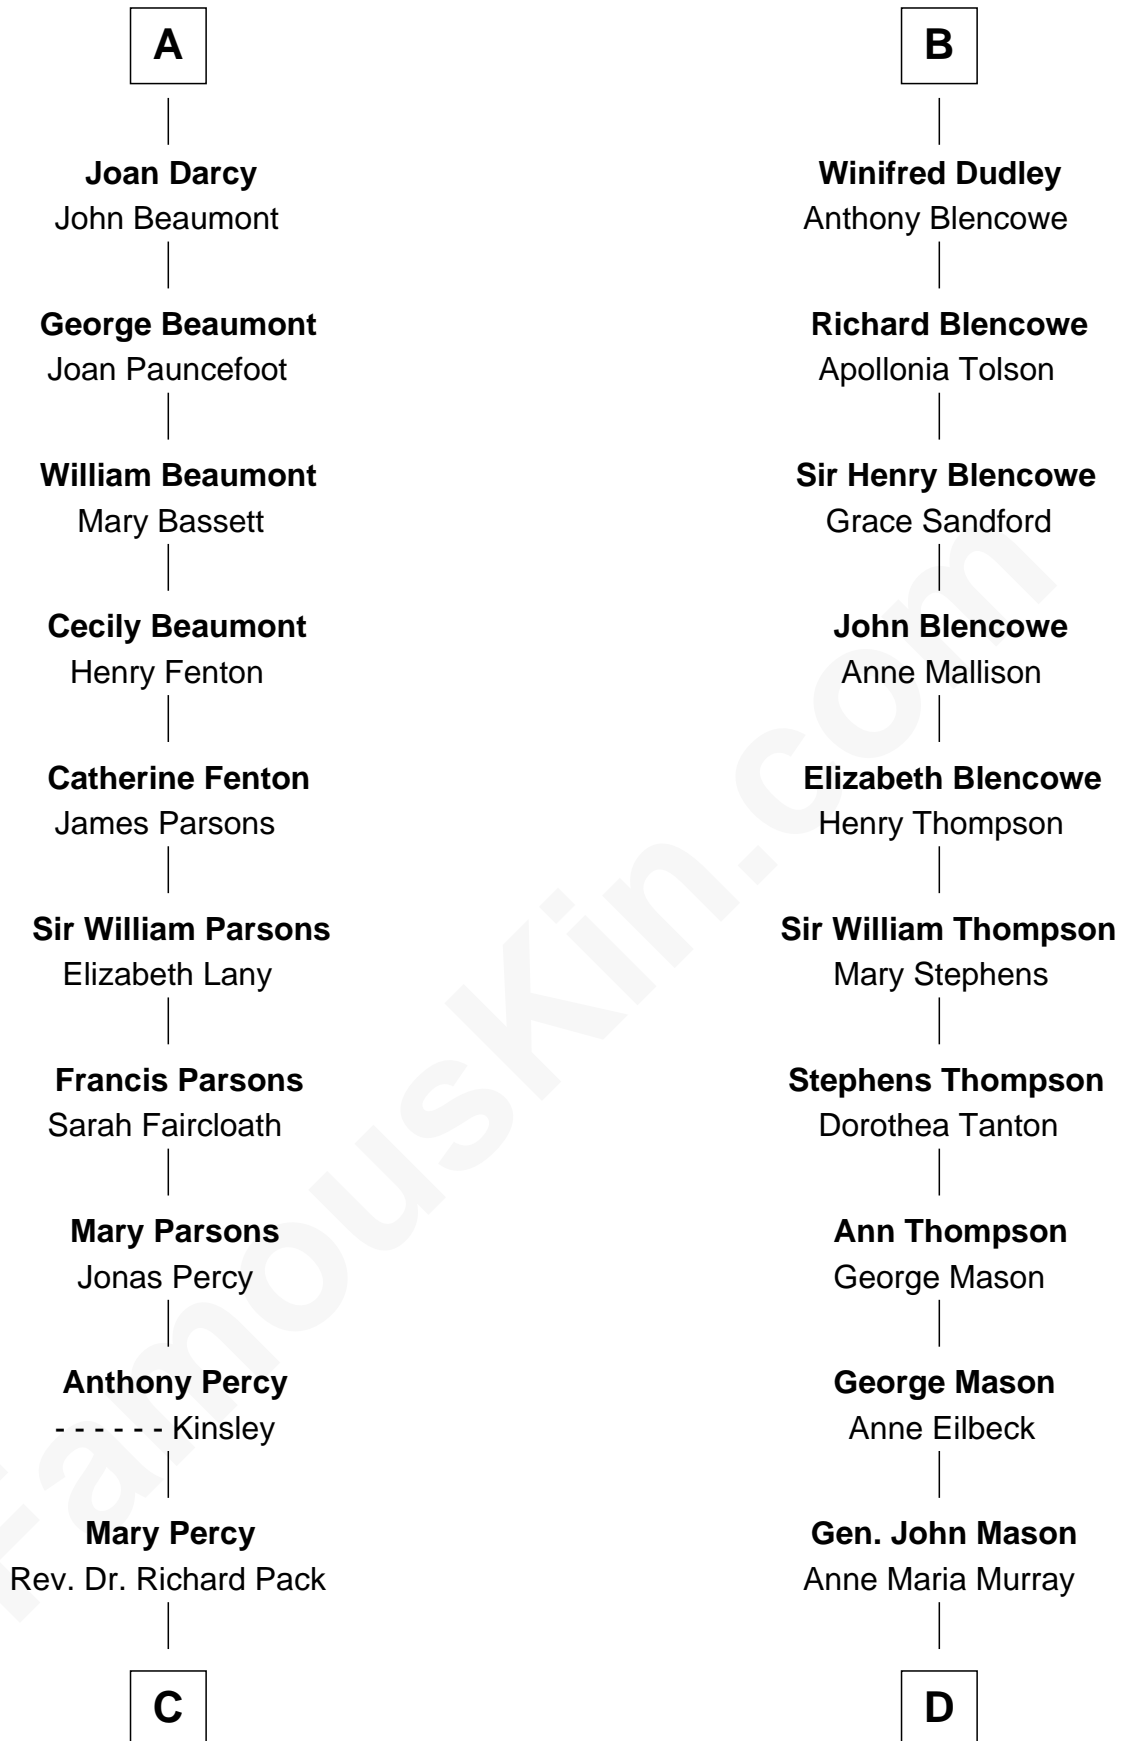

FamousKin.com
Relationship Chart of
Sir Arthur Conan Doyle
Author, "Sherlock Holmes"

18th cousin 2 times removed of
Fitzhugh Lee
40th Governor of Virginia

Sir William de Ferrers
 Margaret de Quincy

Robert de Ferrers
 Alianore de Bohun

A

Joan de Ferrers
 Sir Thomas de Berkeley

Sir Maurice de Berkeley
 Eve la Zouche

Thomas de Berkeley
 Katherine de Clyvedon

Sir John Berkeley
 Elizabeth Betteshorne

Elizabeth Berkeley
 Sir John Sutton

Sir Edmund Sutton
 Matilda Clifford

Thomas Dudley
 Grace Threlkeld

B

C

William Pack
Catherine Scott

Catherine Pack
William Foley

Mary Josephine Elizabeth Foley
Charles Altamont Doyle

Sir Arthur Conan Doyle
Author, "Sherlock Holmes"

D