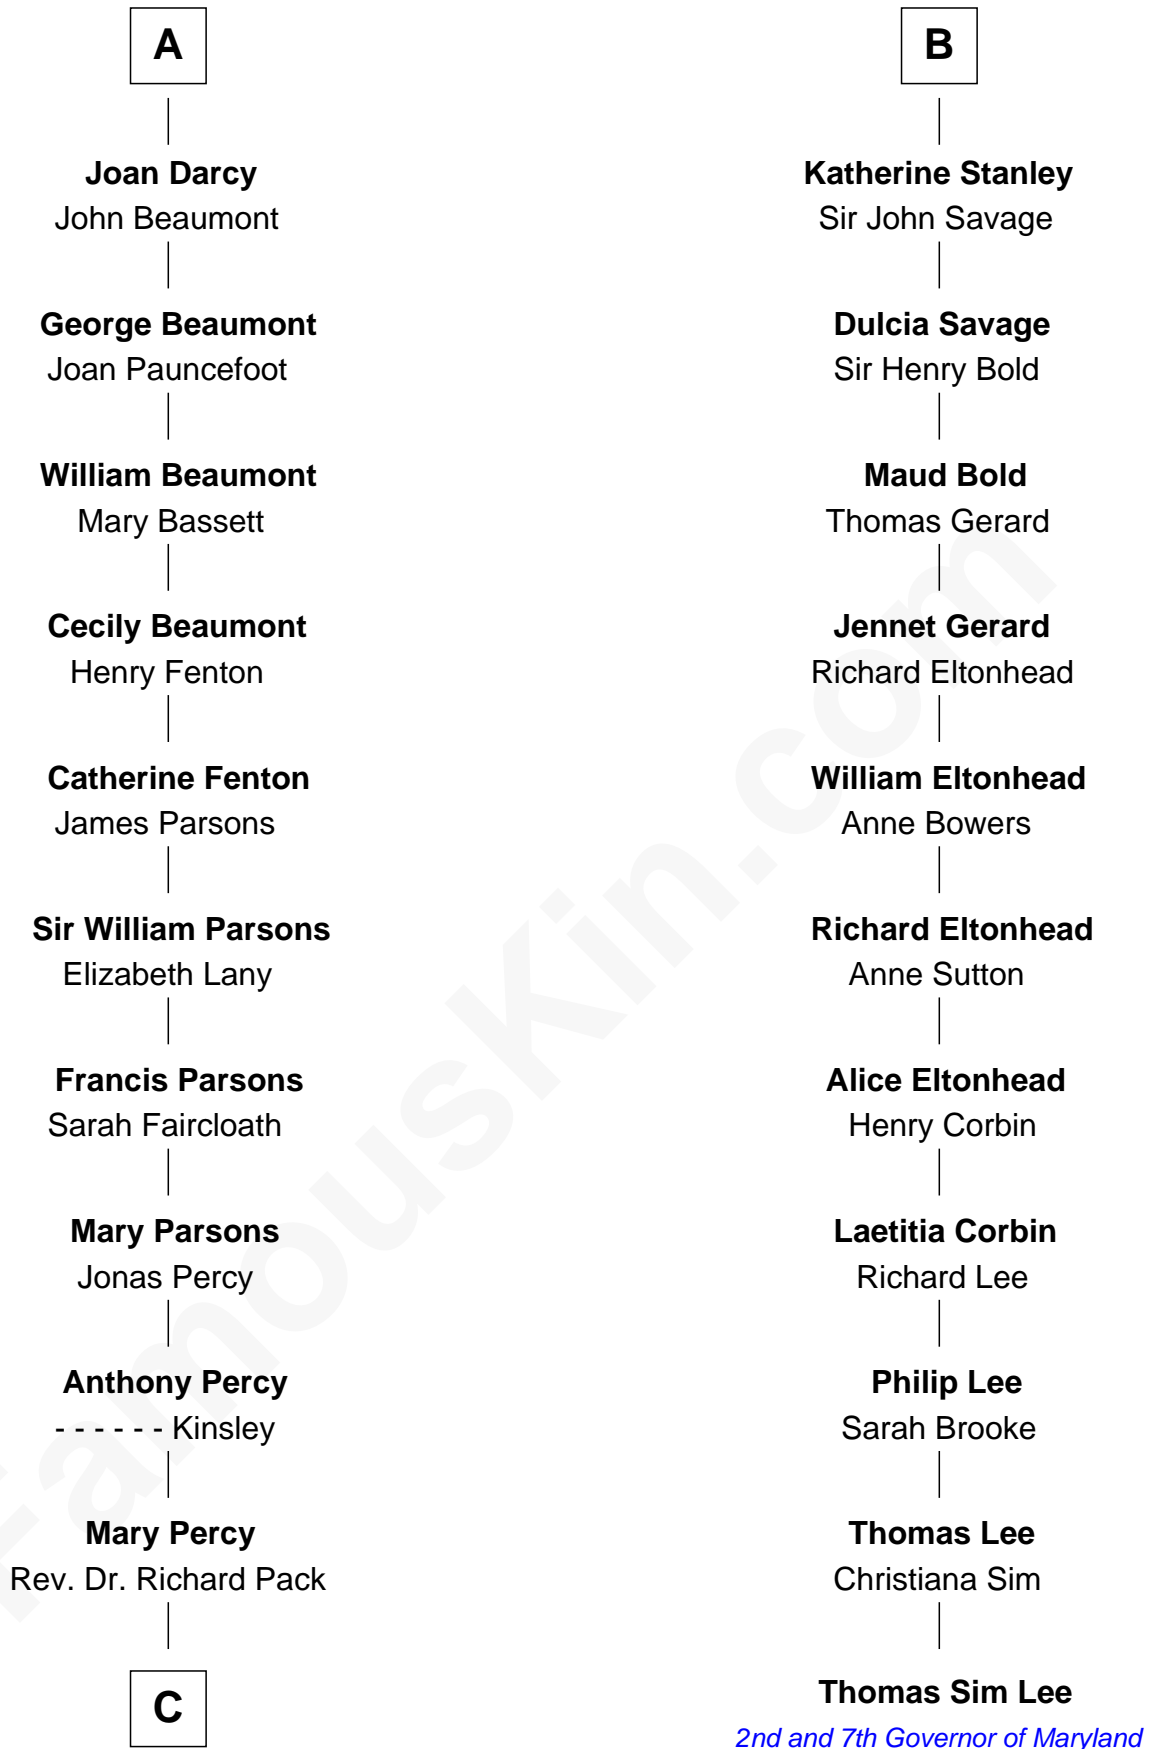

**FamousKin.com**  
**Relationship Chart of**  
**Sir Arthur Conan Doyle**  
*Author, "Sherlock Holmes"*

**17th cousin 3 times removed of**  
**Thomas Sim Lee**  
*2nd and 7th Governor of Maryland*

**C**

—  
**William Pack**  
Catherine Scott

—  
**Catherine Pack**  
William Foley

—  
**Mary Josephine Elizabeth Foley**  
Charles Altamont Doyle

—  
**Sir Arthur Conan Doyle**  
*Author, "Sherlock Holmes"*

FamousKin.com