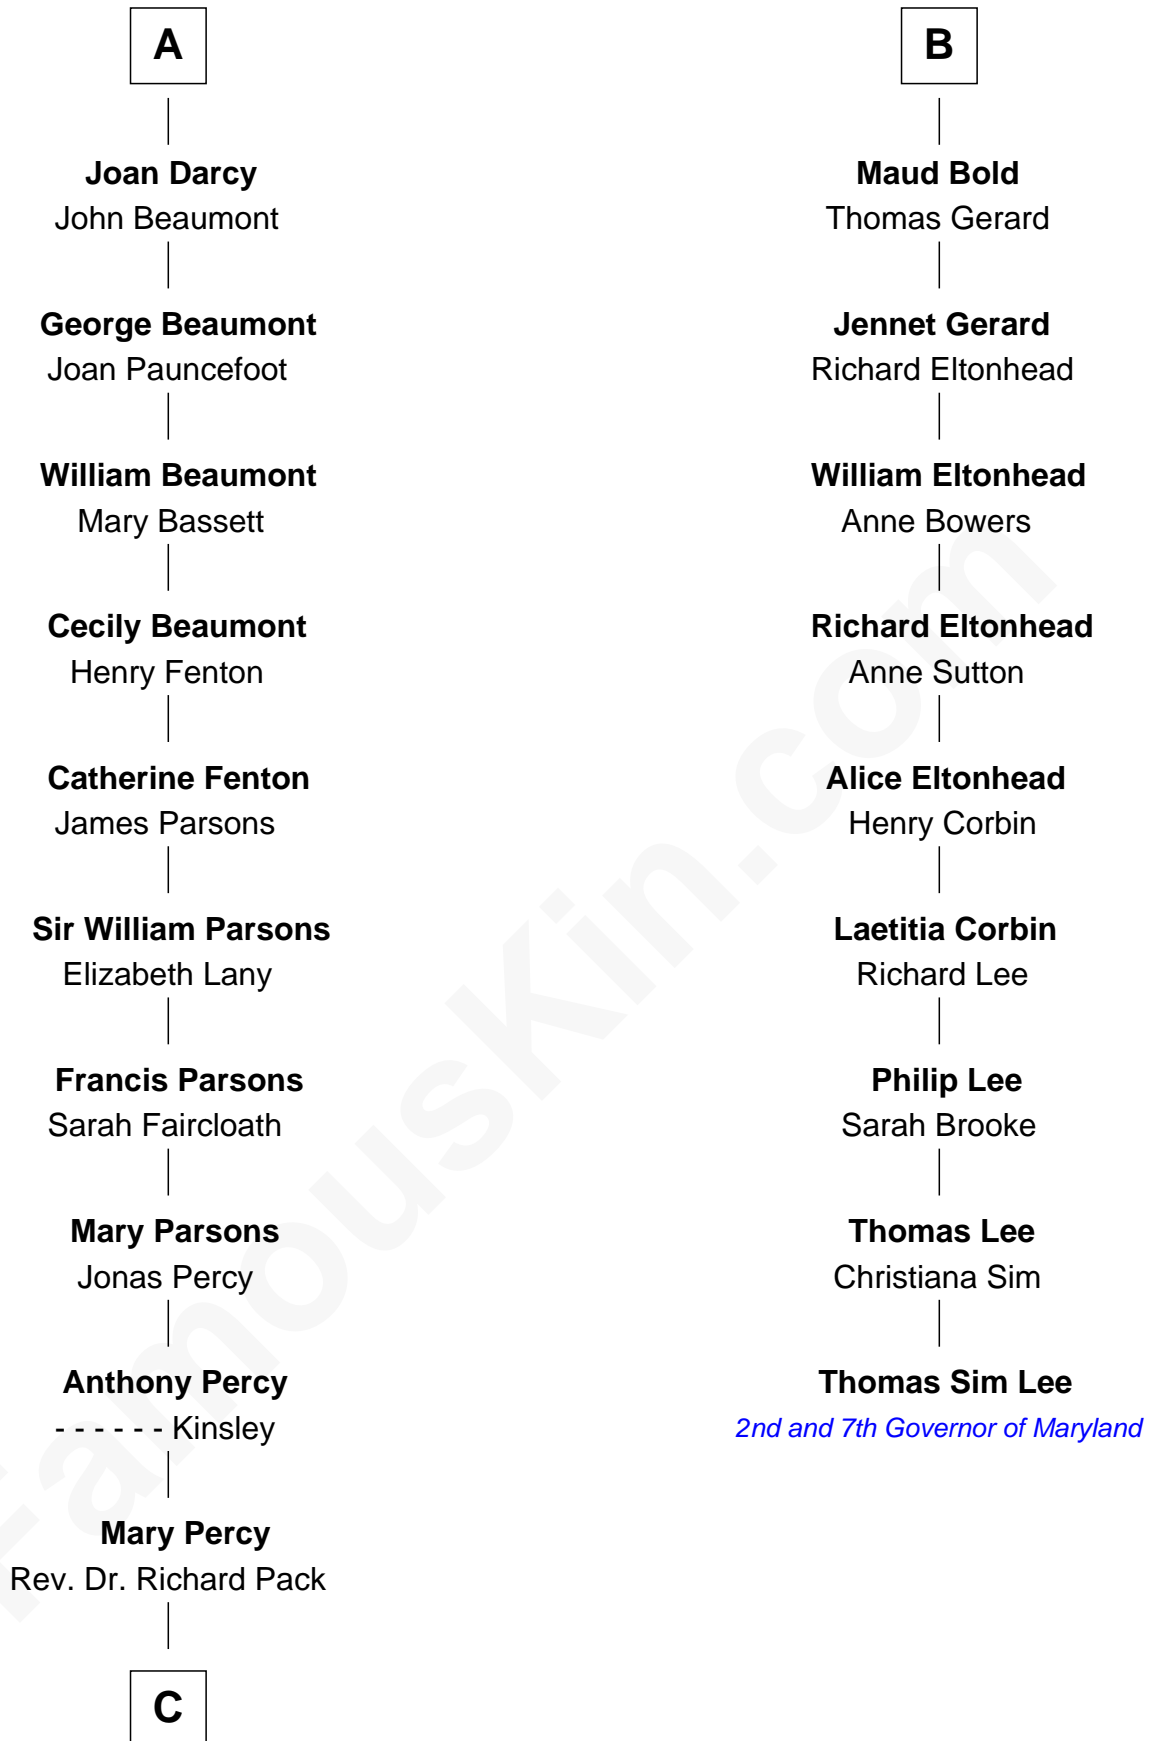

**FamousKin.com**  
**Relationship Chart of**  
**Sir Arthur Conan Doyle**  
*Author, "Sherlock Holmes"*

**15th cousin 5 times removed of**  
**Thomas Sim Lee**  
*2nd and 7th Governor of Maryland*

**C**

—  
**William Pack**  
Catherine Scott

—  
**Catherine Pack**  
William Foley

—  
**Mary Josephine Elizabeth Foley**  
Charles Altamont Doyle

—  
**Sir Arthur Conan Doyle**  
*Author, "Sherlock Holmes"*

FamousKin.com