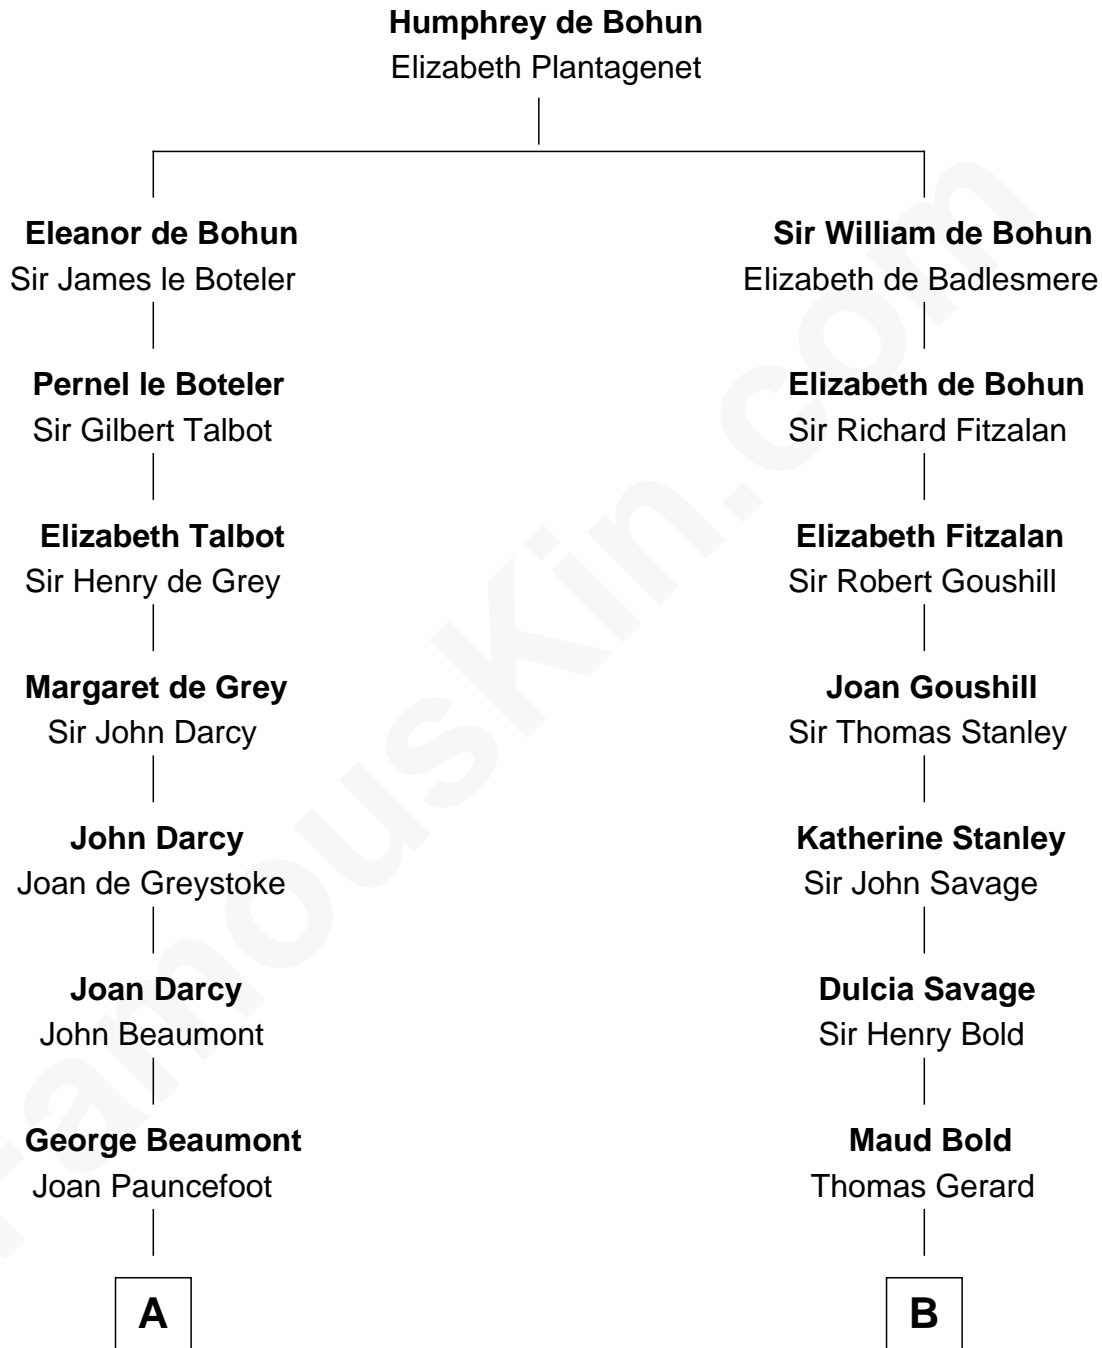

FamousKin.com
Relationship Chart of
Sir Arthur Conan Doyle
Author, "Sherlock Holmes"

14th cousin 4 times removed of

Thomas Sim Lee
2nd and 7th Governor of Maryland

C

|
Mary Josephine Elizabeth Foley

Charles Altamont Doyle

|
Sir Arthur Conan Doyle

Author, "Sherlock Holmes"

FamousKin.com