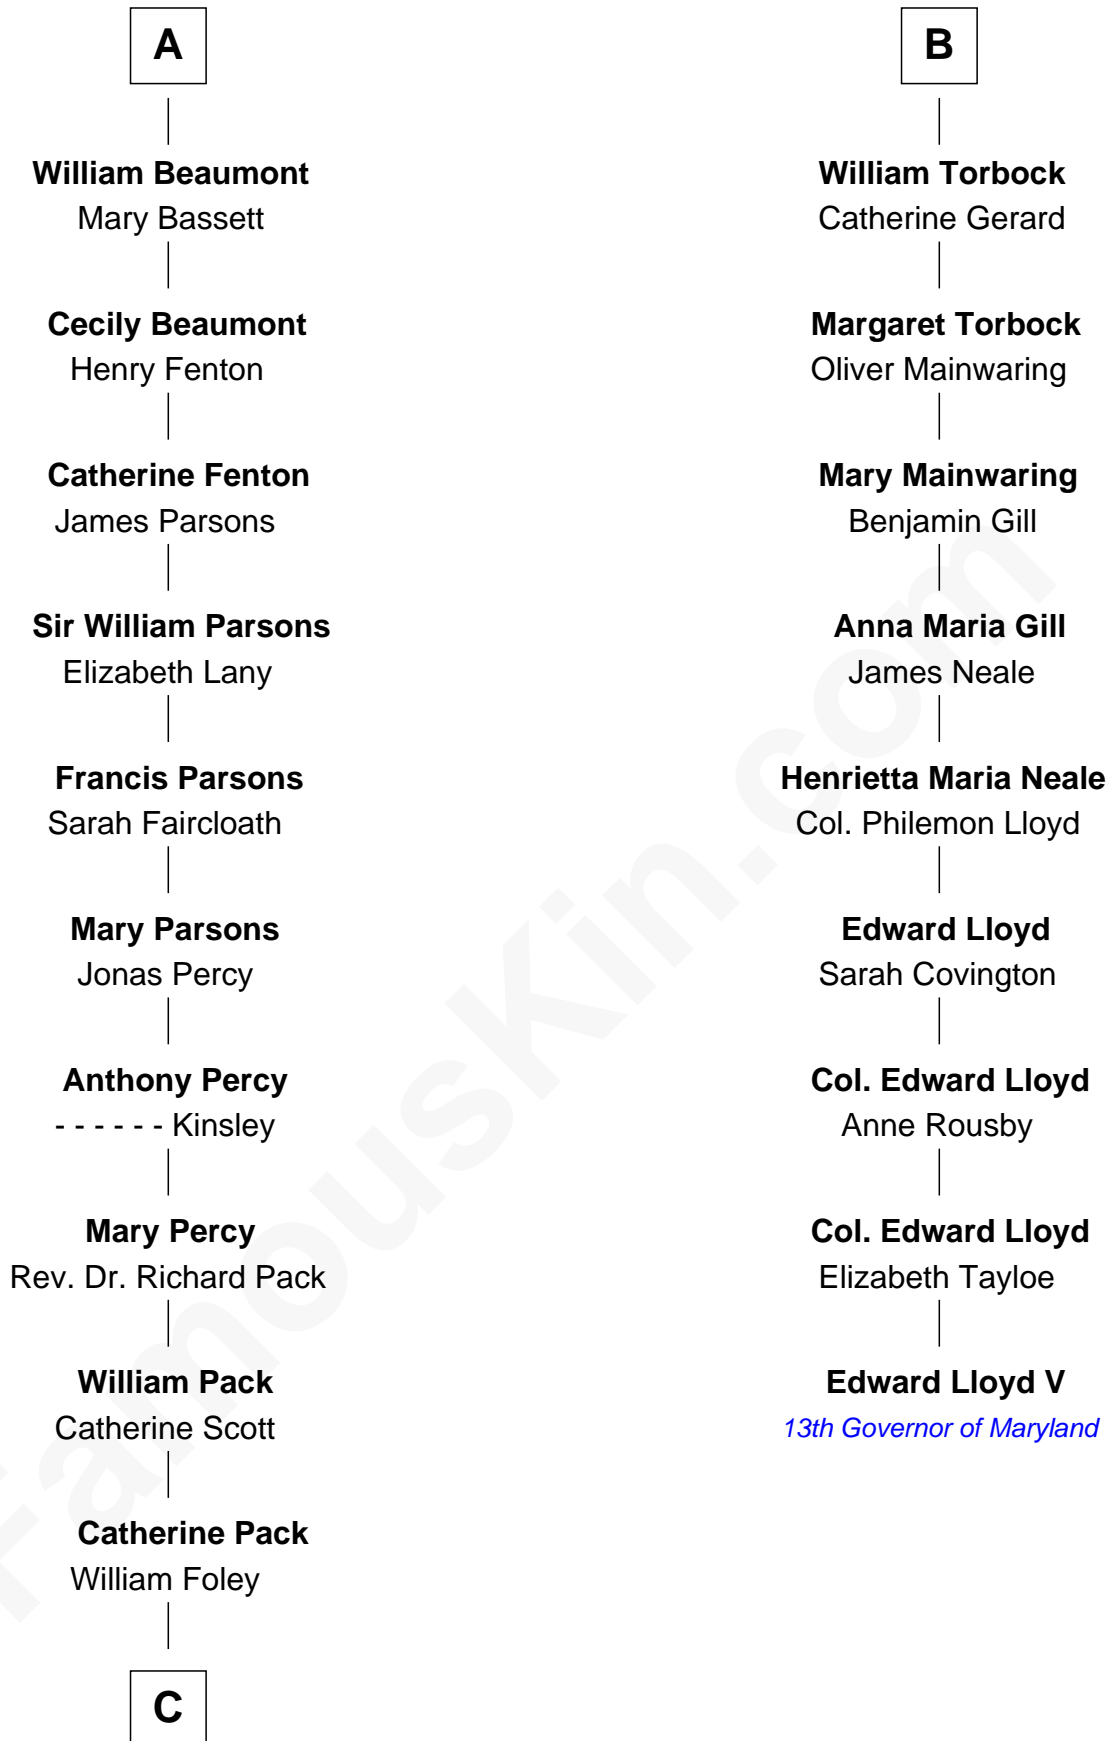

FamousKin.com
Relationship Chart of
Sir Arthur Conan Doyle
Author, "Sherlock Holmes"

15th cousin 3 times removed of

Edward Lloyd V
13th Governor of Maryland

C

|
Mary Josephine Elizabeth Foley

Charles Altamont Doyle

|
Sir Arthur Conan Doyle

Author, "Sherlock Holmes"

FamousKin.com