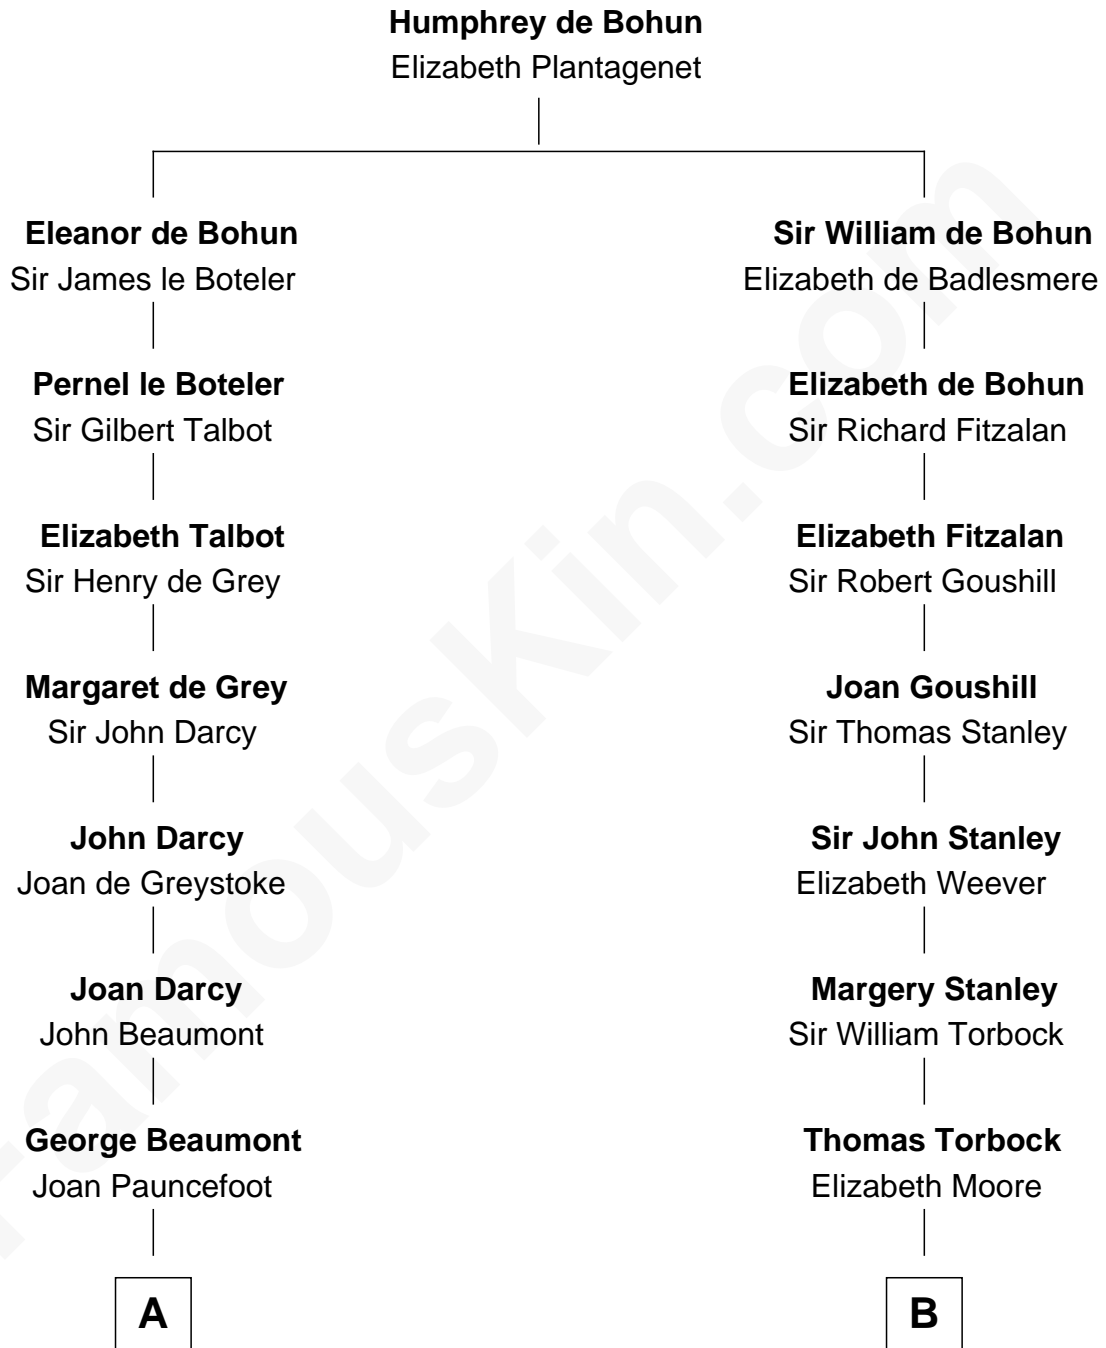

FamousKin.com
Relationship Chart of
Sir Arthur Conan Doyle
Author, "Sherlock Holmes"

15th cousin 3 times removed of

Edward Lloyd V
13th Governor of Maryland

C

|
Mary Josephine Elizabeth Foley

Charles Altamont Doyle

|
Sir Arthur Conan Doyle

Author, "Sherlock Holmes"

FamousKin.com