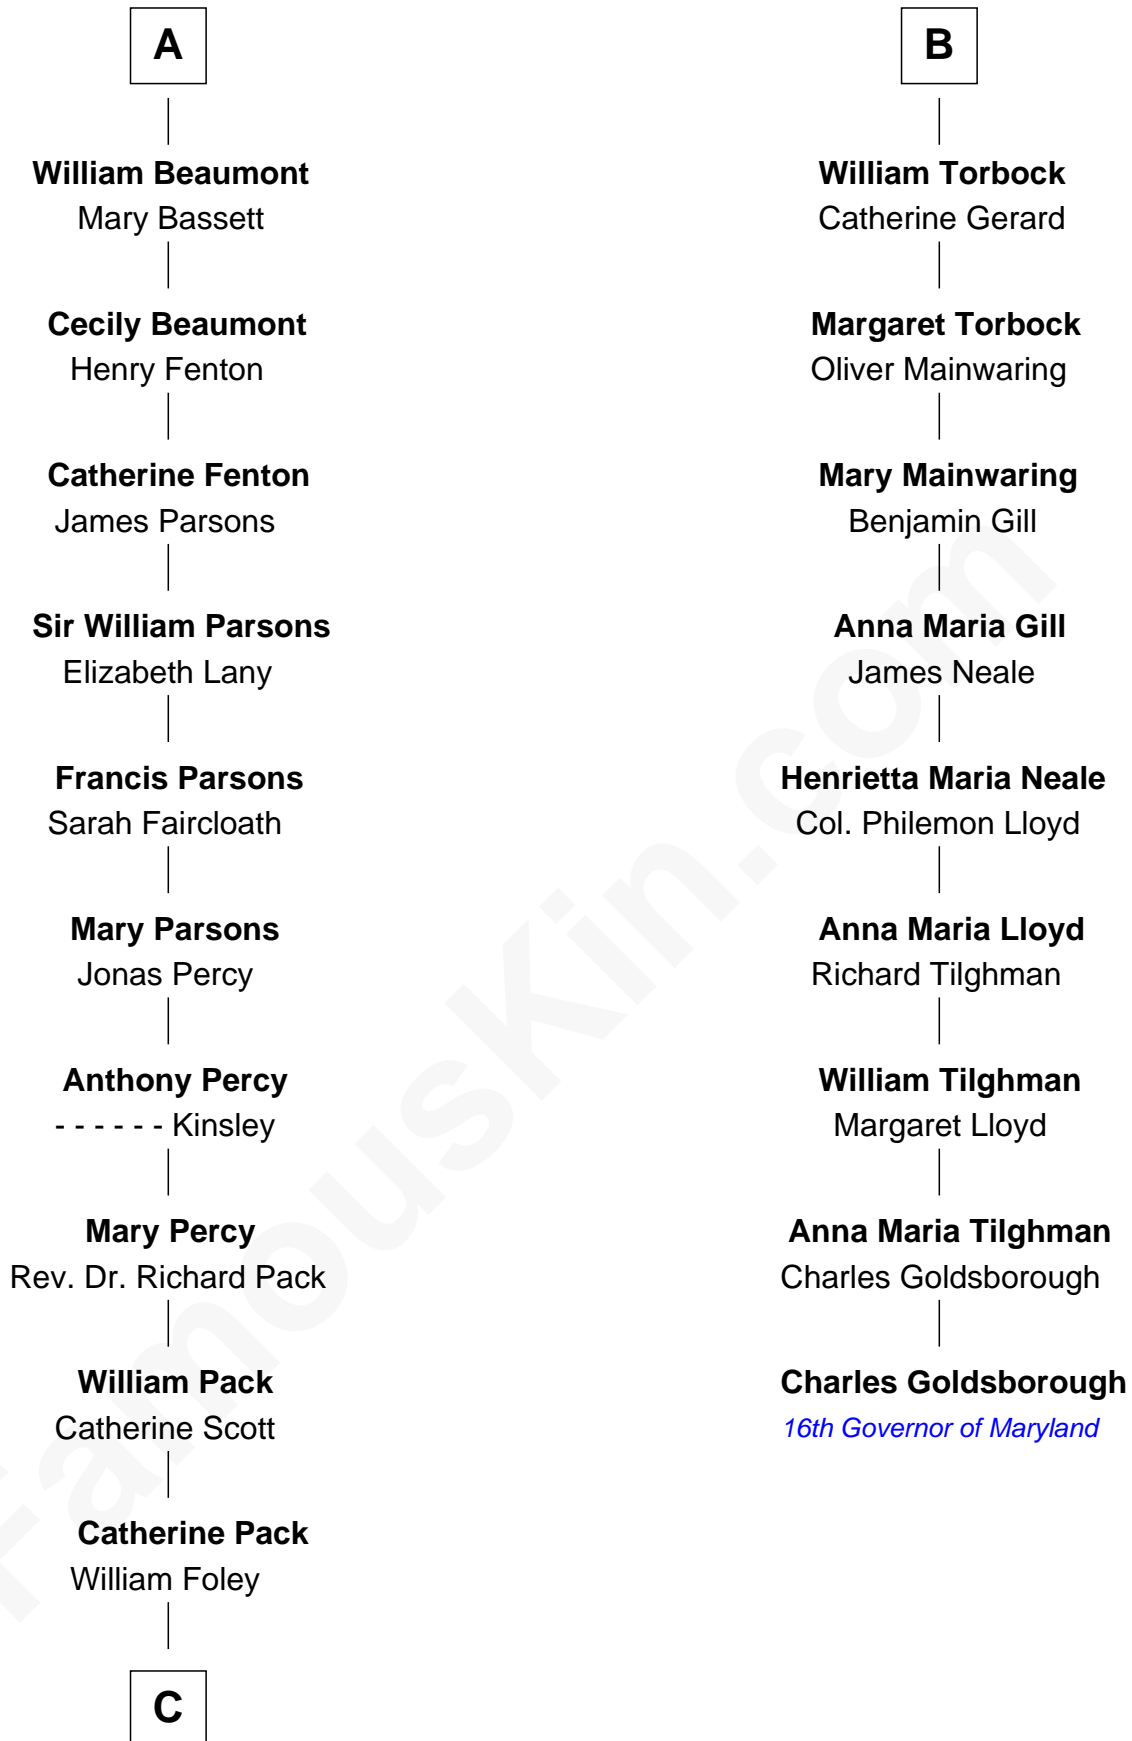

# FamousKin.com Relationship Chart of

**Sir Arthur Conan Doyle**

*Author, "Sherlock Holmes"*

15th cousin 3 times removed of

**Charles Goldsborough**

*16th Governor of Maryland*

**Humphrey de Bohun**

Elizabeth Plantagenet

**Eleanor de Bohun**  
Sir James le Boteler

**Pernel le Boteler**  
Sir Gilbert Talbot

**Elizabeth Talbot**  
Sir Henry de Grey

**Margaret de Grey**  
Sir John Darcy

**John Darcy**  
Joan de Greystoke

**Joan Darcy**  
John Beaumont

**George Beaumont**  
Joan Pauncefoot

**A**

**Sir William de Bohun**  
Elizabeth de Badlesmere

**Elizabeth de Bohun**  
Sir Richard Fitzalan

**Elizabeth Fitzalan**  
Sir Robert Goushill

**Joan Goushill**  
Sir Thomas Stanley

**Sir John Stanley**  
Elizabeth Weever

**Margery Stanley**  
Sir William Torbock

**Thomas Torbock**  
Elizabeth Moore

**B**

C

Mary Josephine Elizabeth Foley

Charles Altamont Doyle

Sir Arthur Conan Doyle