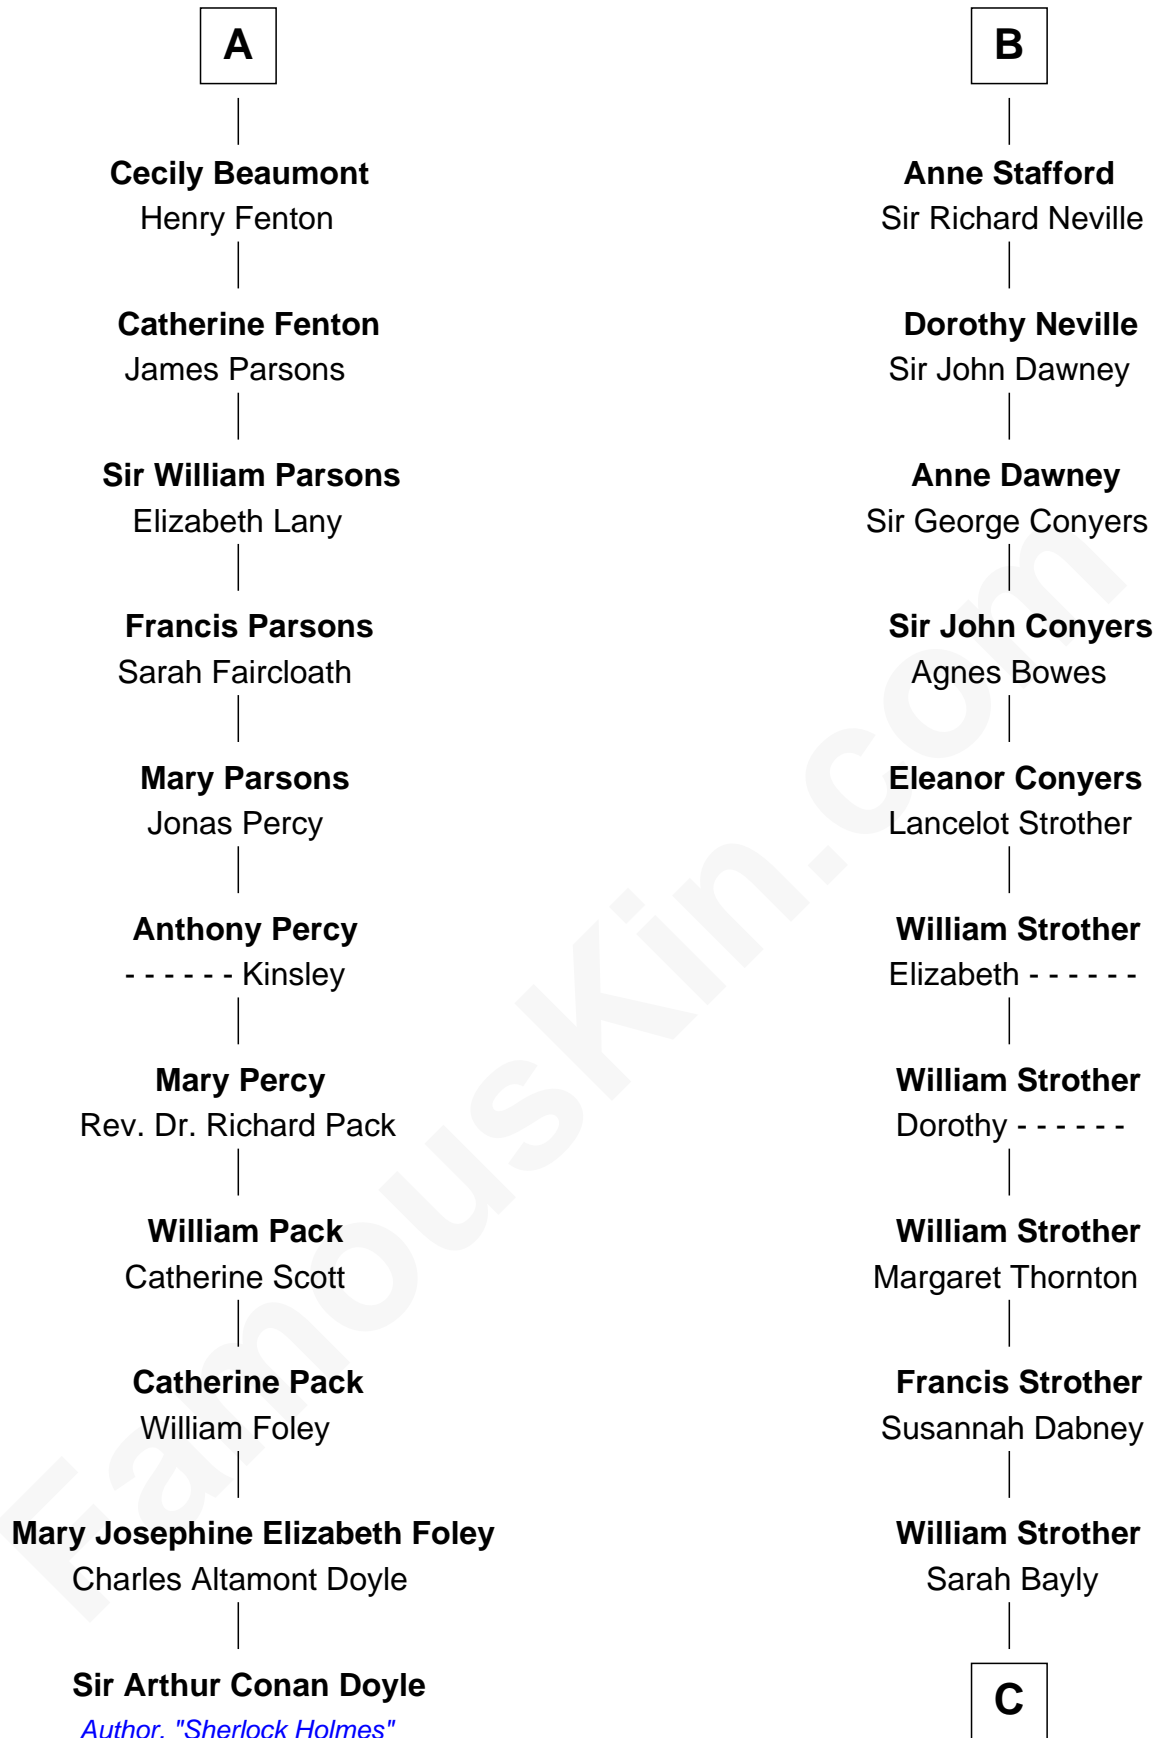

**FamousKin.com**  
**Relationship Chart of**  
**Sir Arthur Conan Doyle**  
*Author, "Sherlock Holmes"*

17th cousin 1 time removed of  
**Zachary Taylor**  
*12th U.S. President*

**John de Botetourte**  
Maud FitzThomas

**C**

|  
**Sarah Dabney Strother**

Col. Richard Taylor

|  
**Zachary Taylor**

*12th U.S. President*

FamousKin.com