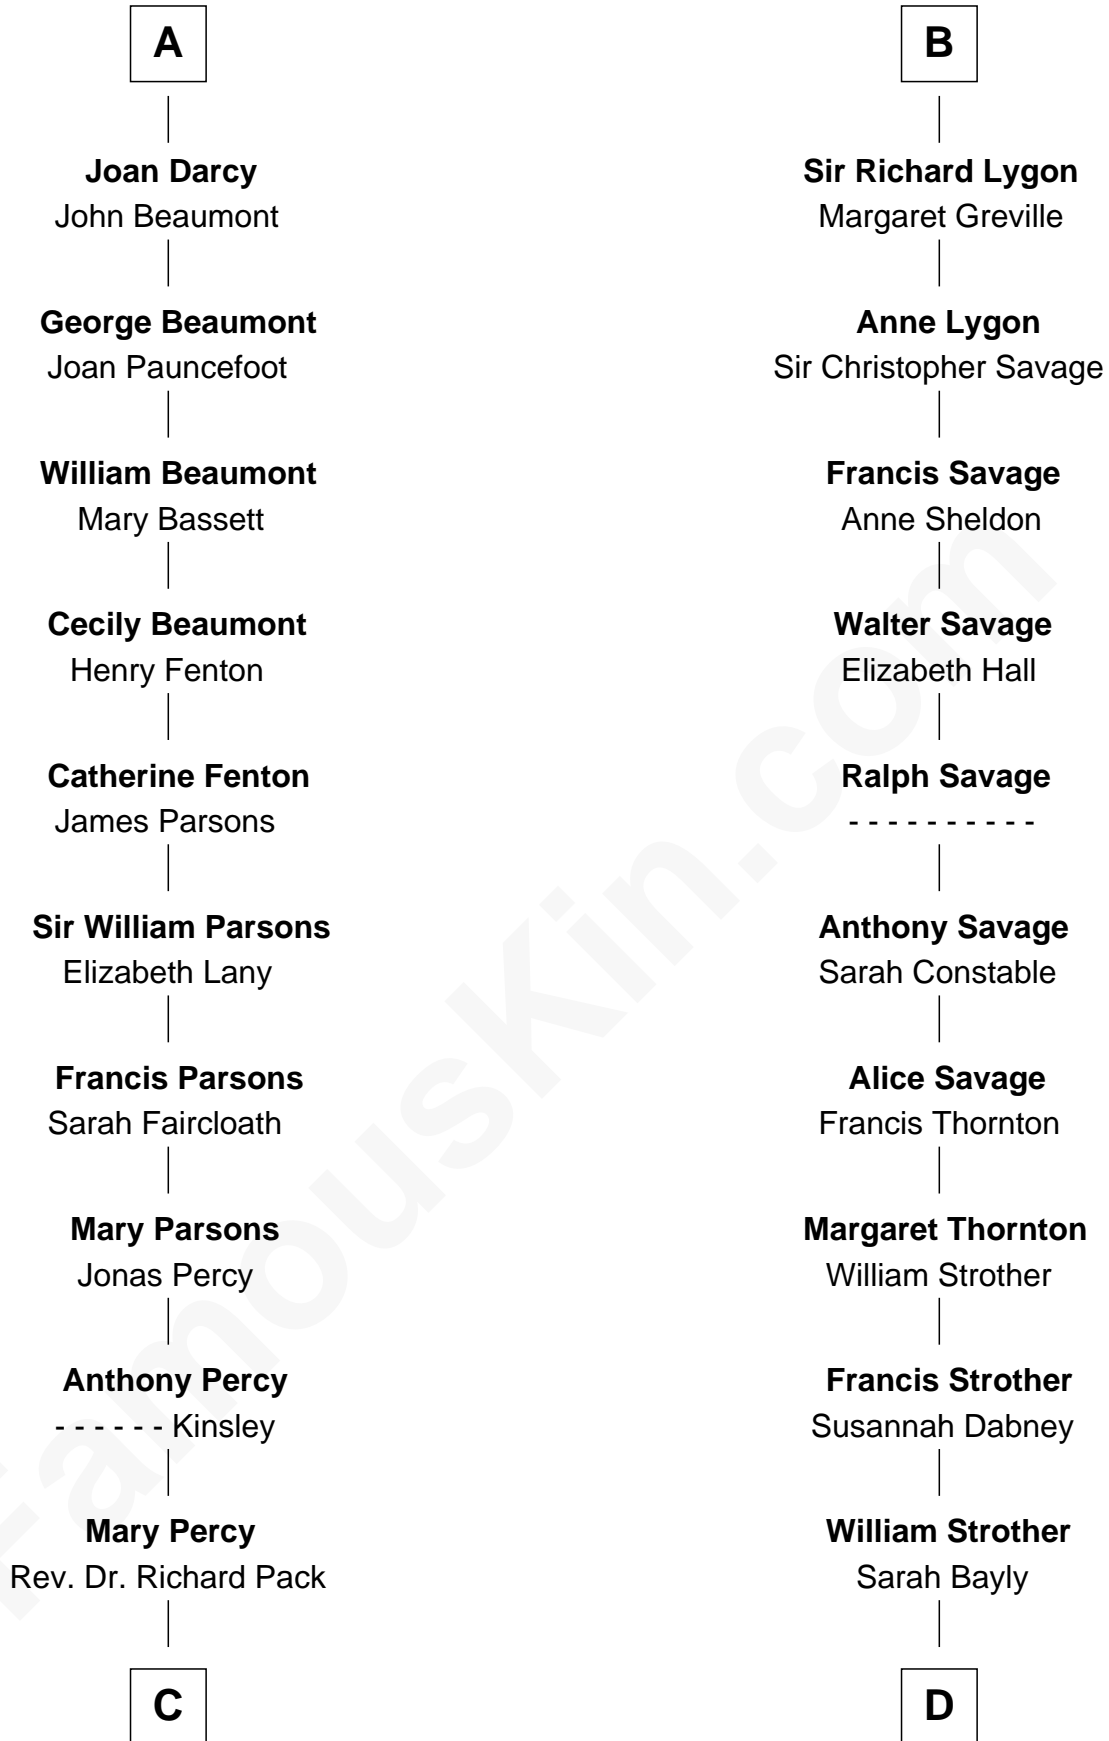

FamousKin.com
Relationship Chart of
Sir Arthur Conan Doyle
 Author, "Sherlock Holmes"

18th cousin 2 times removed of
Zachary Taylor
 12th U.S. President

C

William Pack
Catherine Scott

Catherine Pack
William Foley

Mary Josephine Elizabeth Foley
Charles Altamont Doyle

Sir Arthur Conan Doyle
Author, "Sherlock Holmes"

D

Sarah Dabney Strother
Col. Richard Taylor

Zachary Taylor
12th U.S. President

FamousKin.com