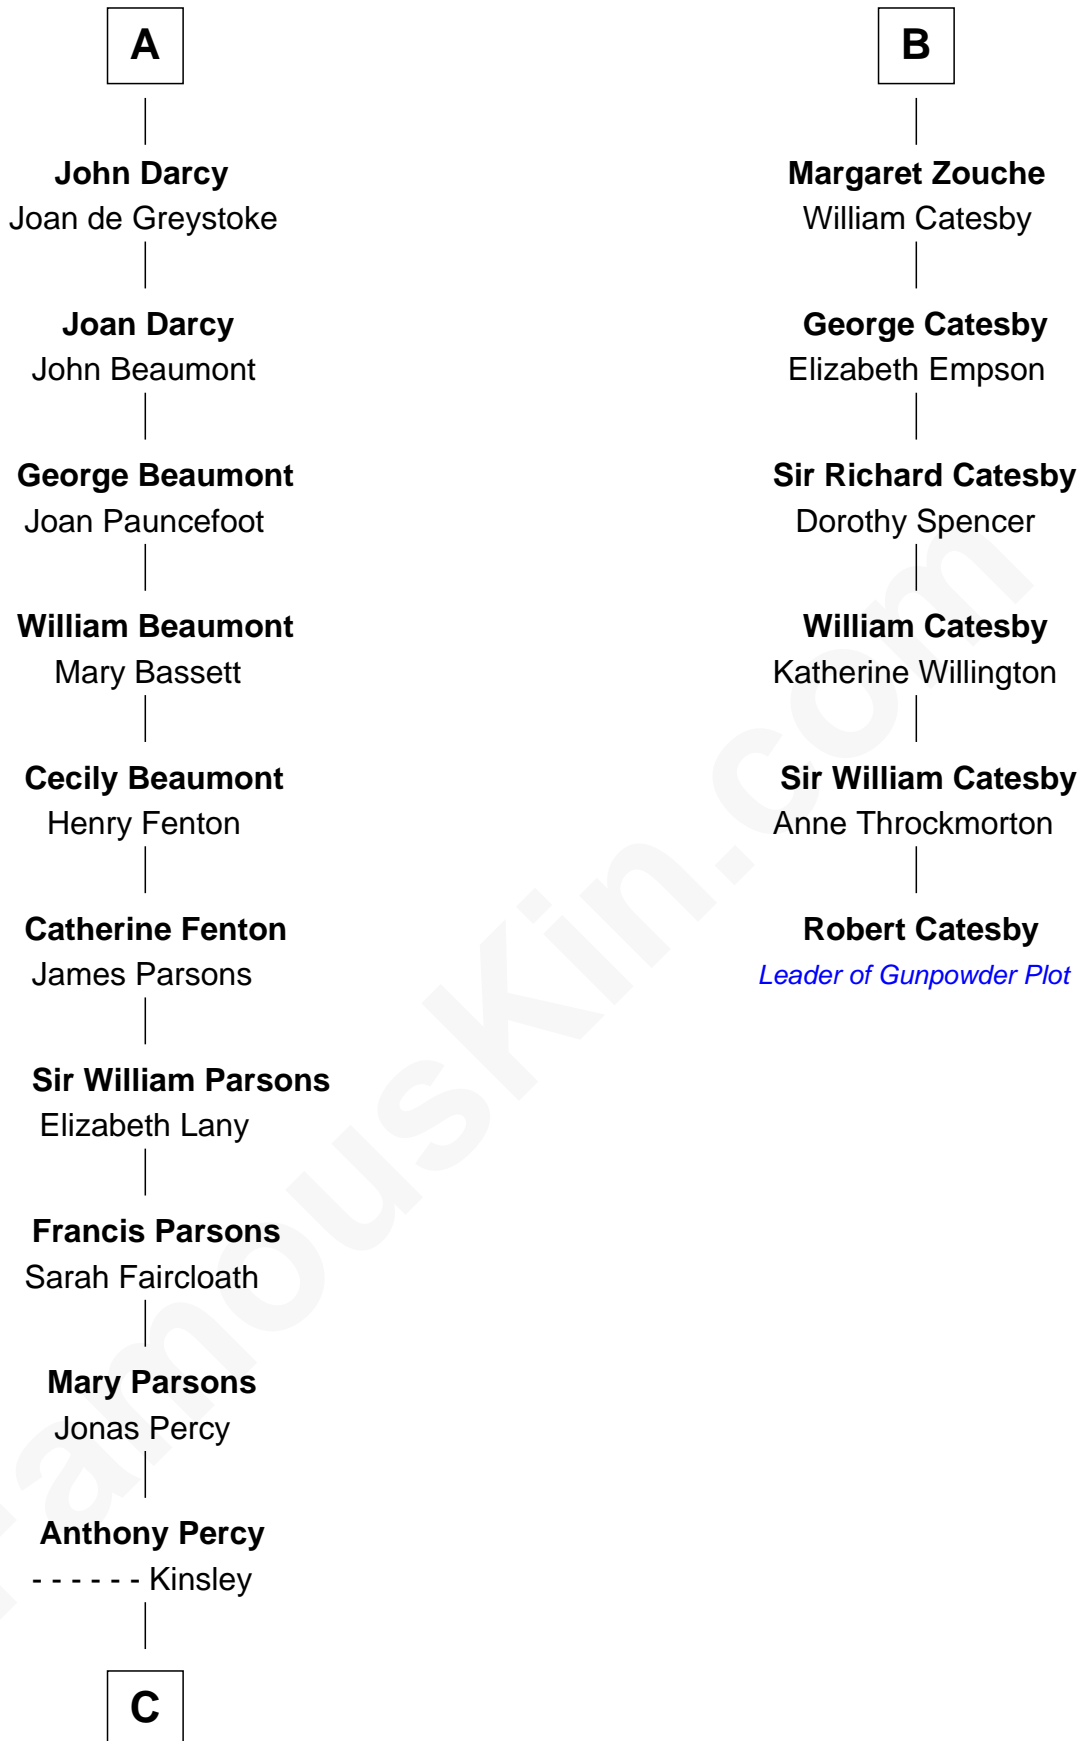

FamousKin.com
Relationship Chart of
Sir Arthur Conan Doyle
Author, "Sherlock Holmes"

12th cousin 9 times removed of

Robert Catesby
Leader of Gunpowder Plot

C

—
Mary Percy

Rev. Dr. Richard Pack

—
William Pack

Catherine Scott

—
Catherine Pack

William Foley

—
Mary Josephine Elizabeth Foley

Charles Altamont Doyle

—
Sir Arthur Conan Doyle

Author, "Sherlock Holmes"