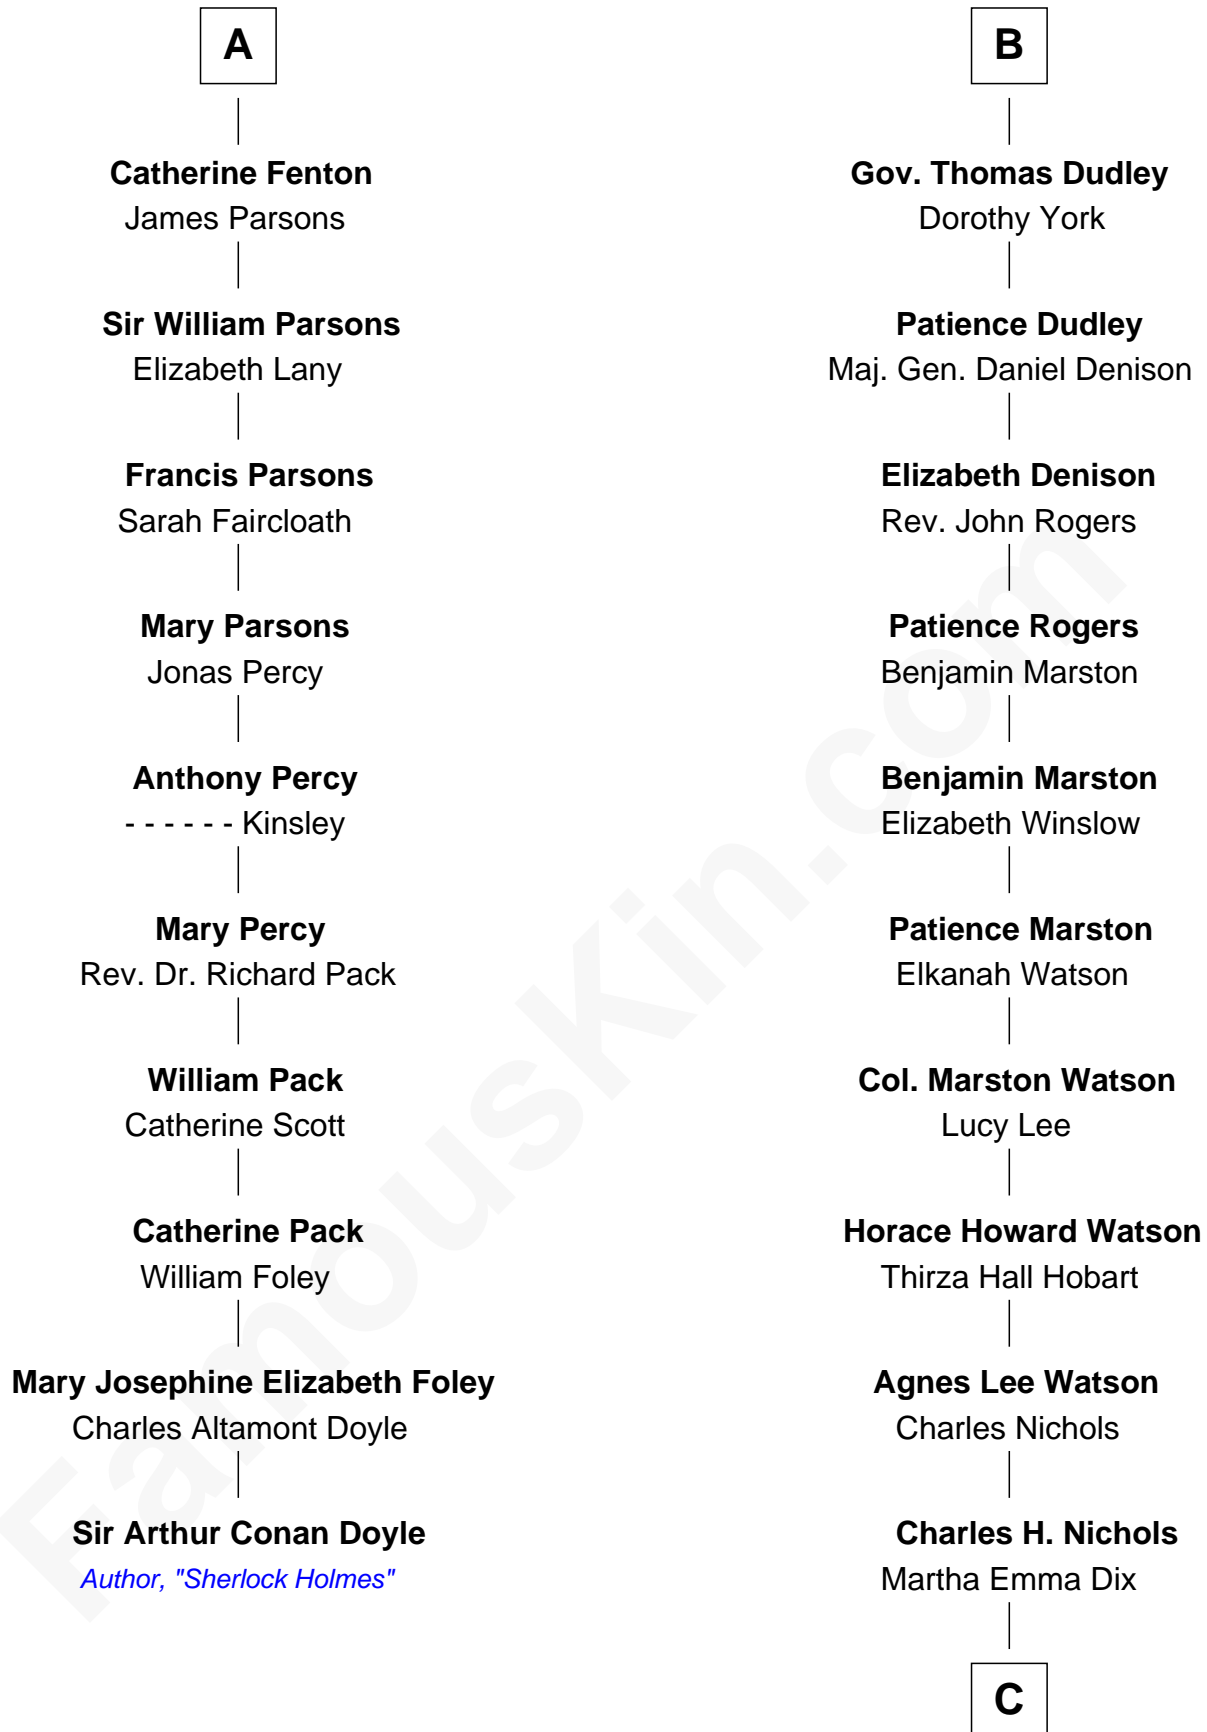

FamousKin.com
Relationship Chart of
Sir Arthur Conan Doyle
Author, "Sherlock Holmes"

16th cousin 4 times removed of

John Cena
Movie Actor and WWE Pro Wrestler

C

Charles Nichols
Julia Ellen Skelton

Natalie Nichols
Ulysses John Lupien