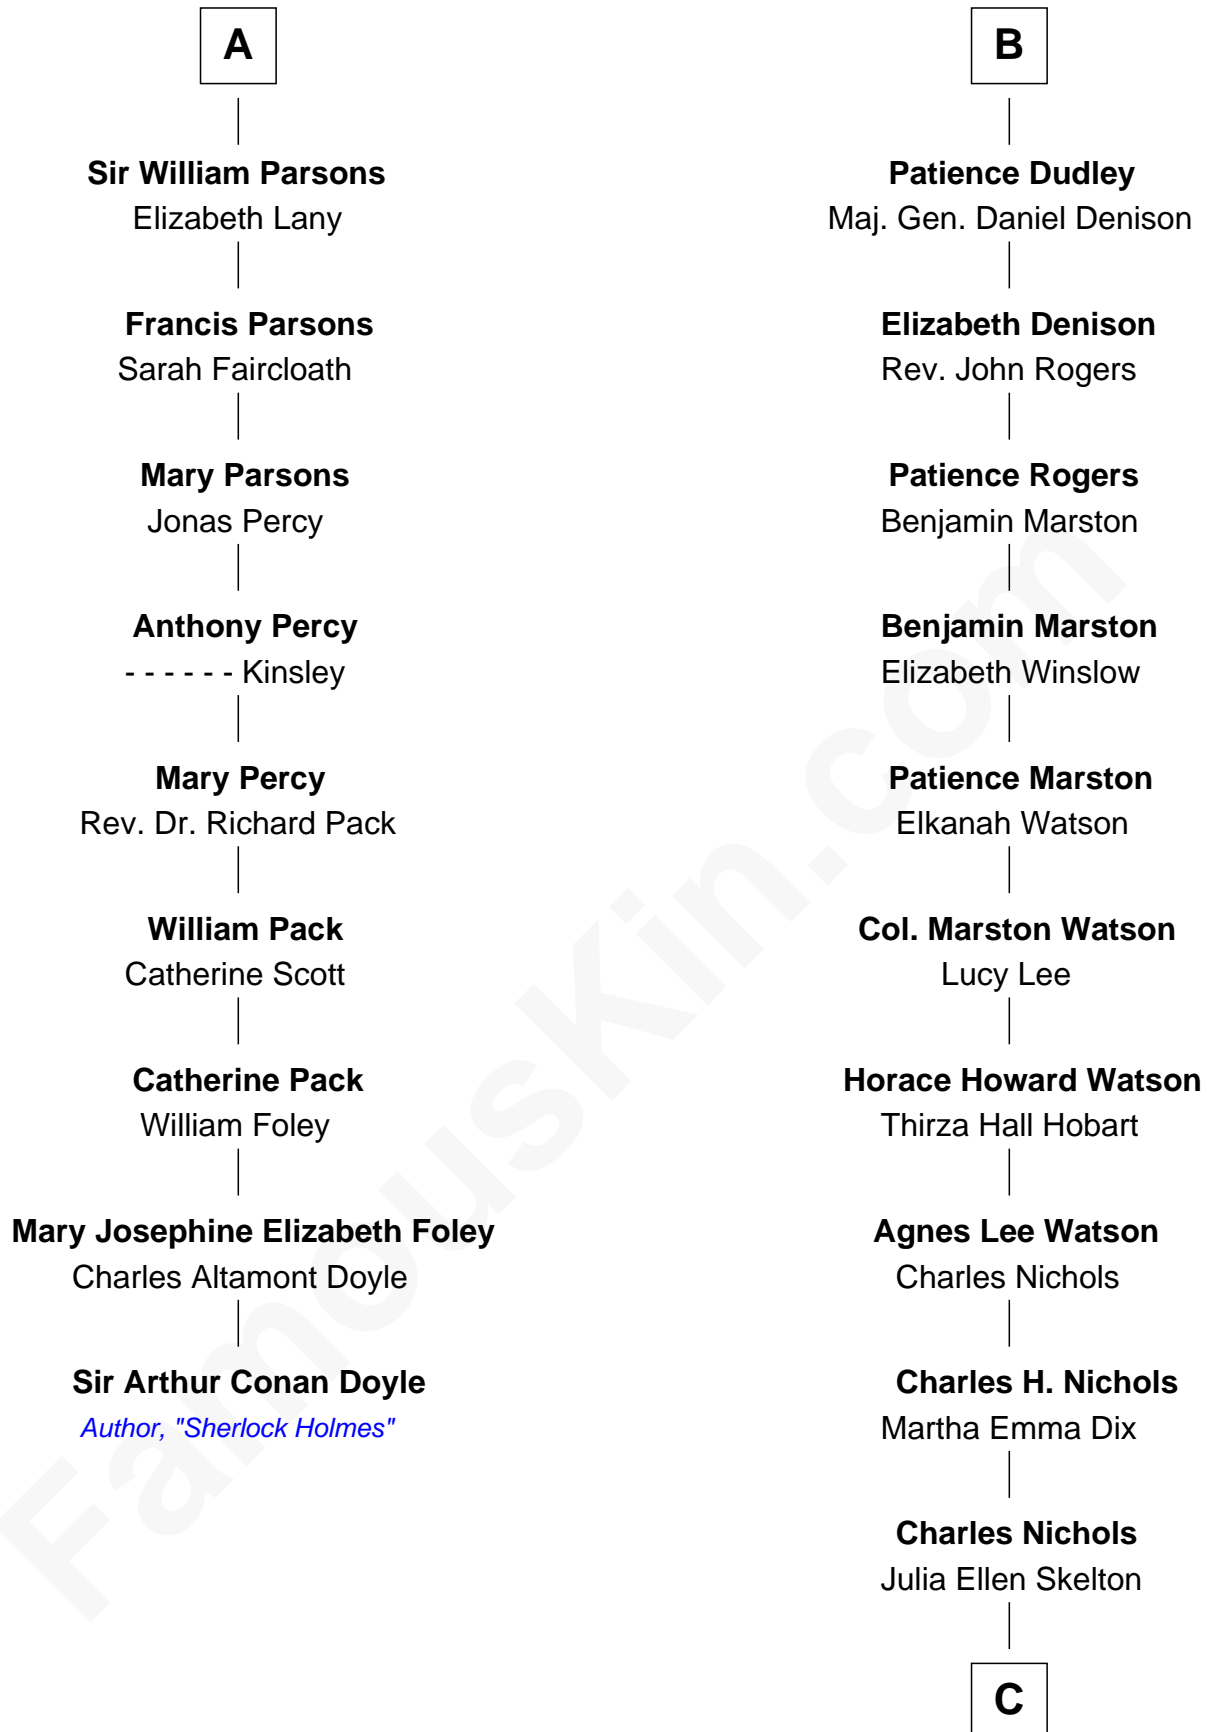

FamousKin.com

Relationship Chart of

Sir Arthur Conan Doyle

Author, "Sherlock Holmes"

15th cousin 4 times removed of

John Cena

Movie Actor and WWE Pro Wrestler

C