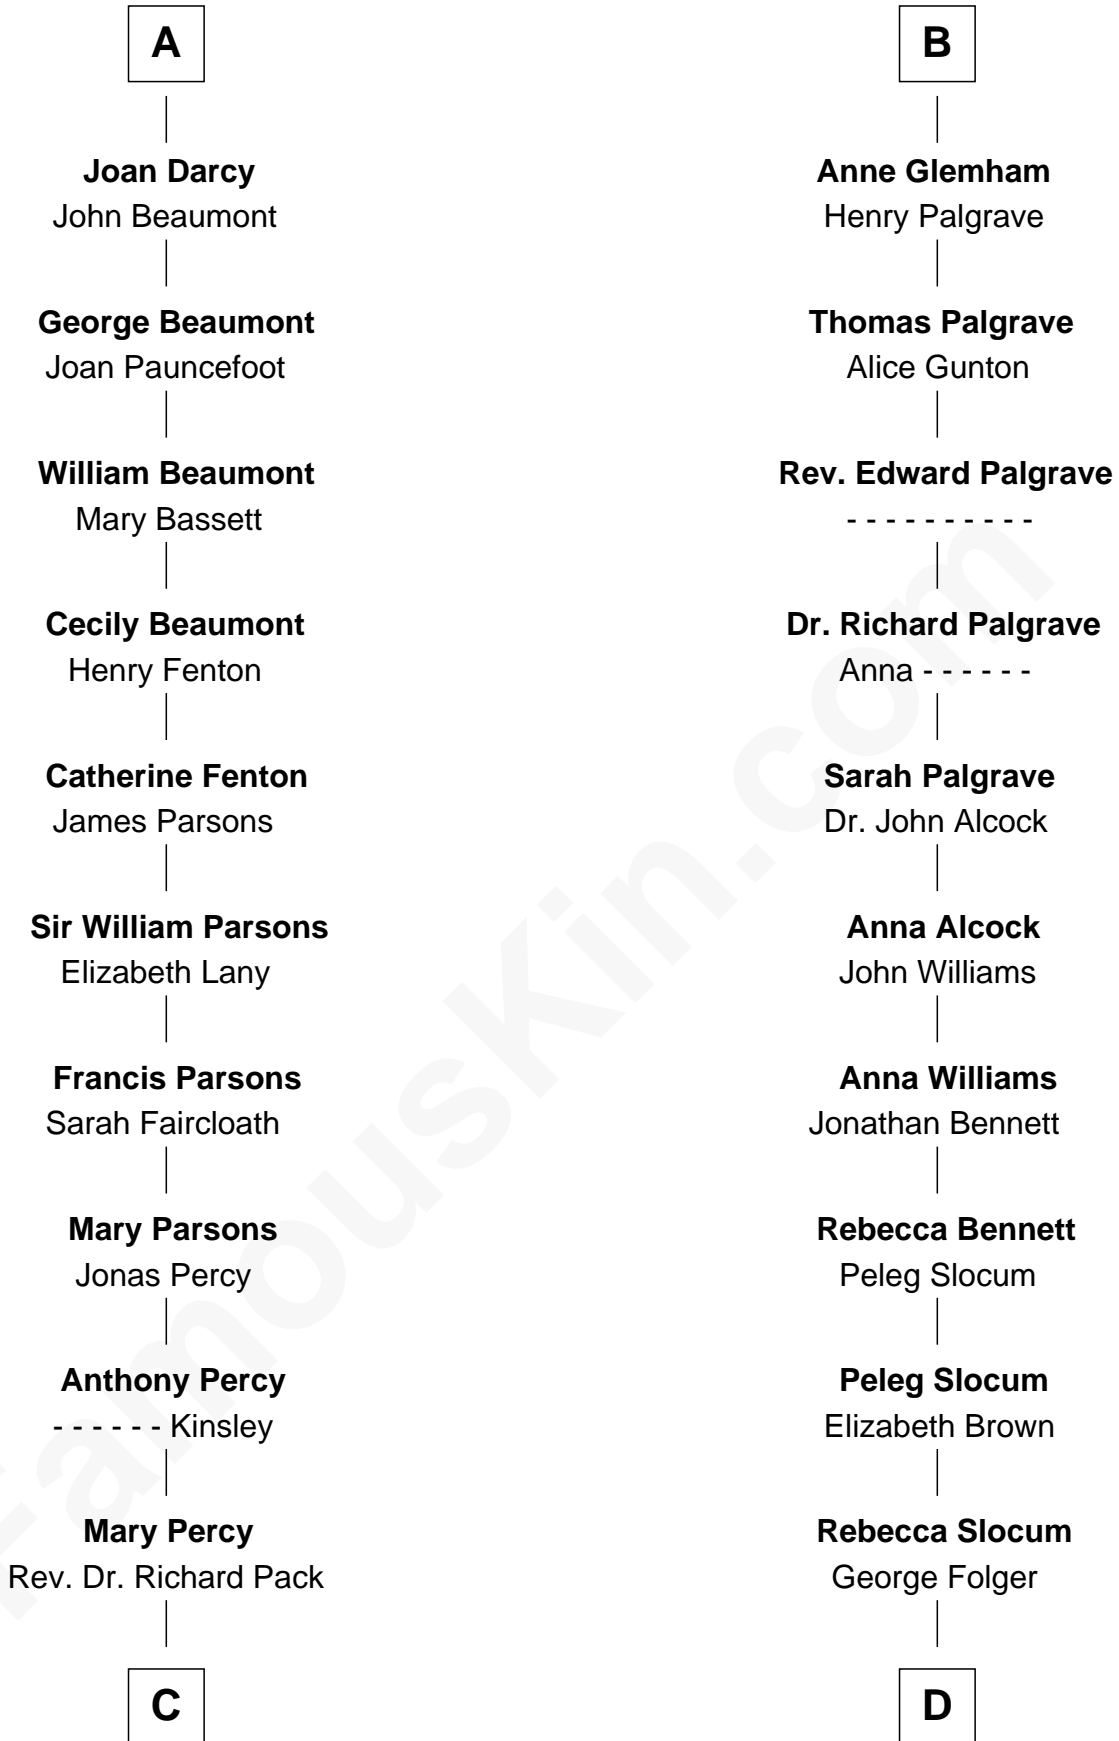

FamousKin.com
Relationship Chart of
Sir Arthur Conan Doyle
Author, "Sherlock Holmes"

19th cousin 1 time removed of

Henry Clay Folger

Founder of Folger Shakespeare Library and Chairman of Standard Oil

FamousKin.com