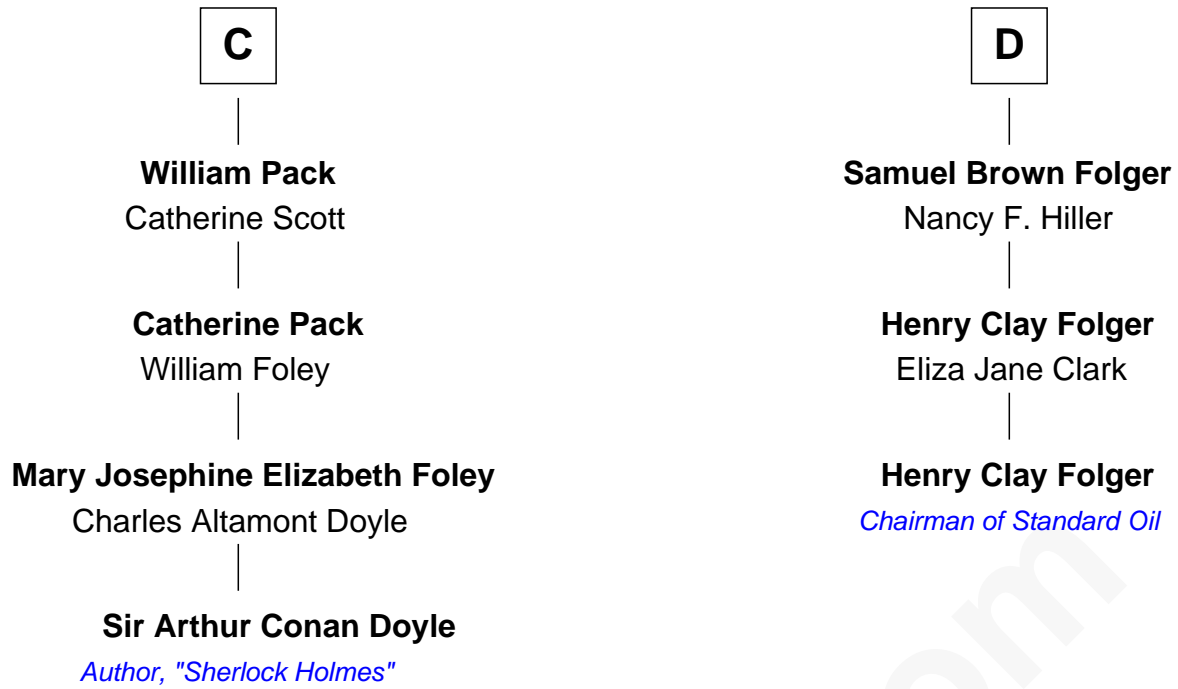

FamousKin.com
Relationship Chart of
Sir Arthur Conan Doyle
Author, "Sherlock Holmes"

19th cousin 1 time removed of

Henry Clay Folger

Founder of Folger Shakespeare Library and Chairman of Standard Oil

FamousKin.com