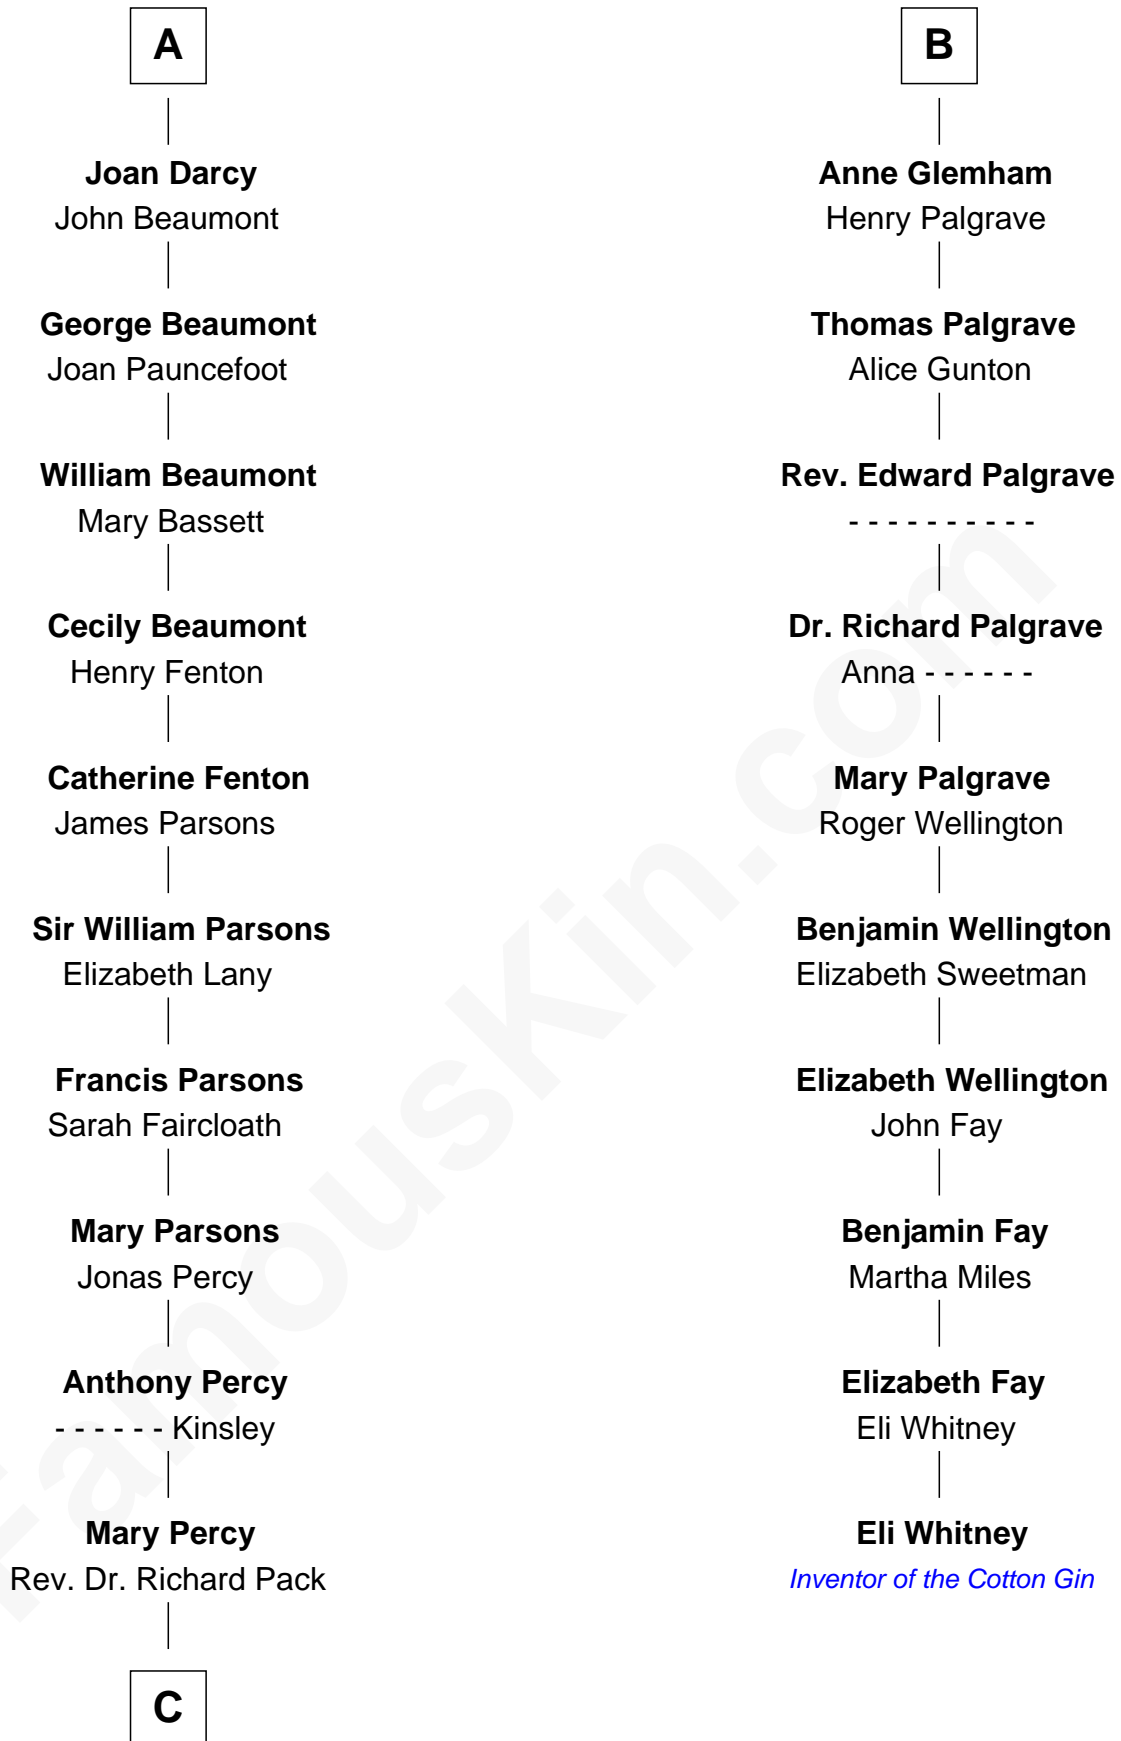

**FamousKin.com**  
**Relationship Chart of**  
**Sir Arthur Conan Doyle**  
*Author, "Sherlock Holmes"*

**16th cousin 4 times removed of**  
**Eli Whitney**  
*Inventor of the Cotton Gin*

**C**

—  
**William Pack**  
Catherine Scott

—  
**Catherine Pack**  
William Foley

—  
**Mary Josephine Elizabeth Foley**  
Charles Altamont Doyle

—  
**Sir Arthur Conan Doyle**  
*Author, "Sherlock Holmes"*

FamousKin.com