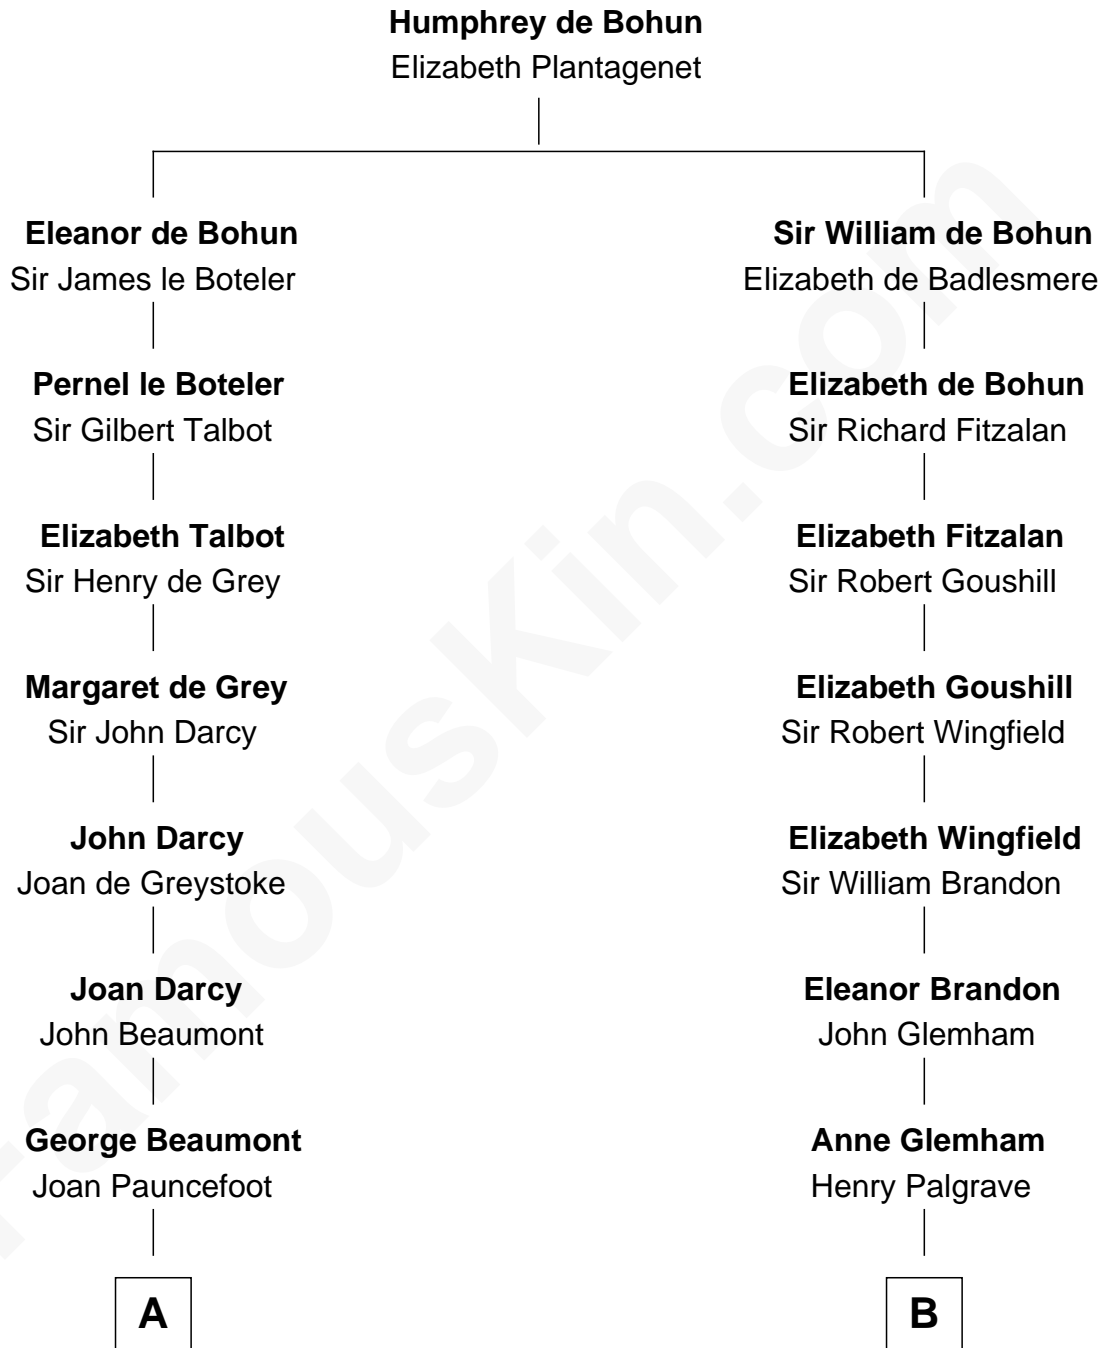

FamousKin.com
Relationship Chart of
Sir Arthur Conan Doyle
Author, "Sherlock Holmes"

15th cousin 3 times removed of
Eli Whitney
Inventor of the Cotton Gin

C

—
Mary Josephine Elizabeth Foley

Charles Altamont Doyle

—
Sir Arthur Conan Doyle

Author, "Sherlock Holmes"

FamousKin.com