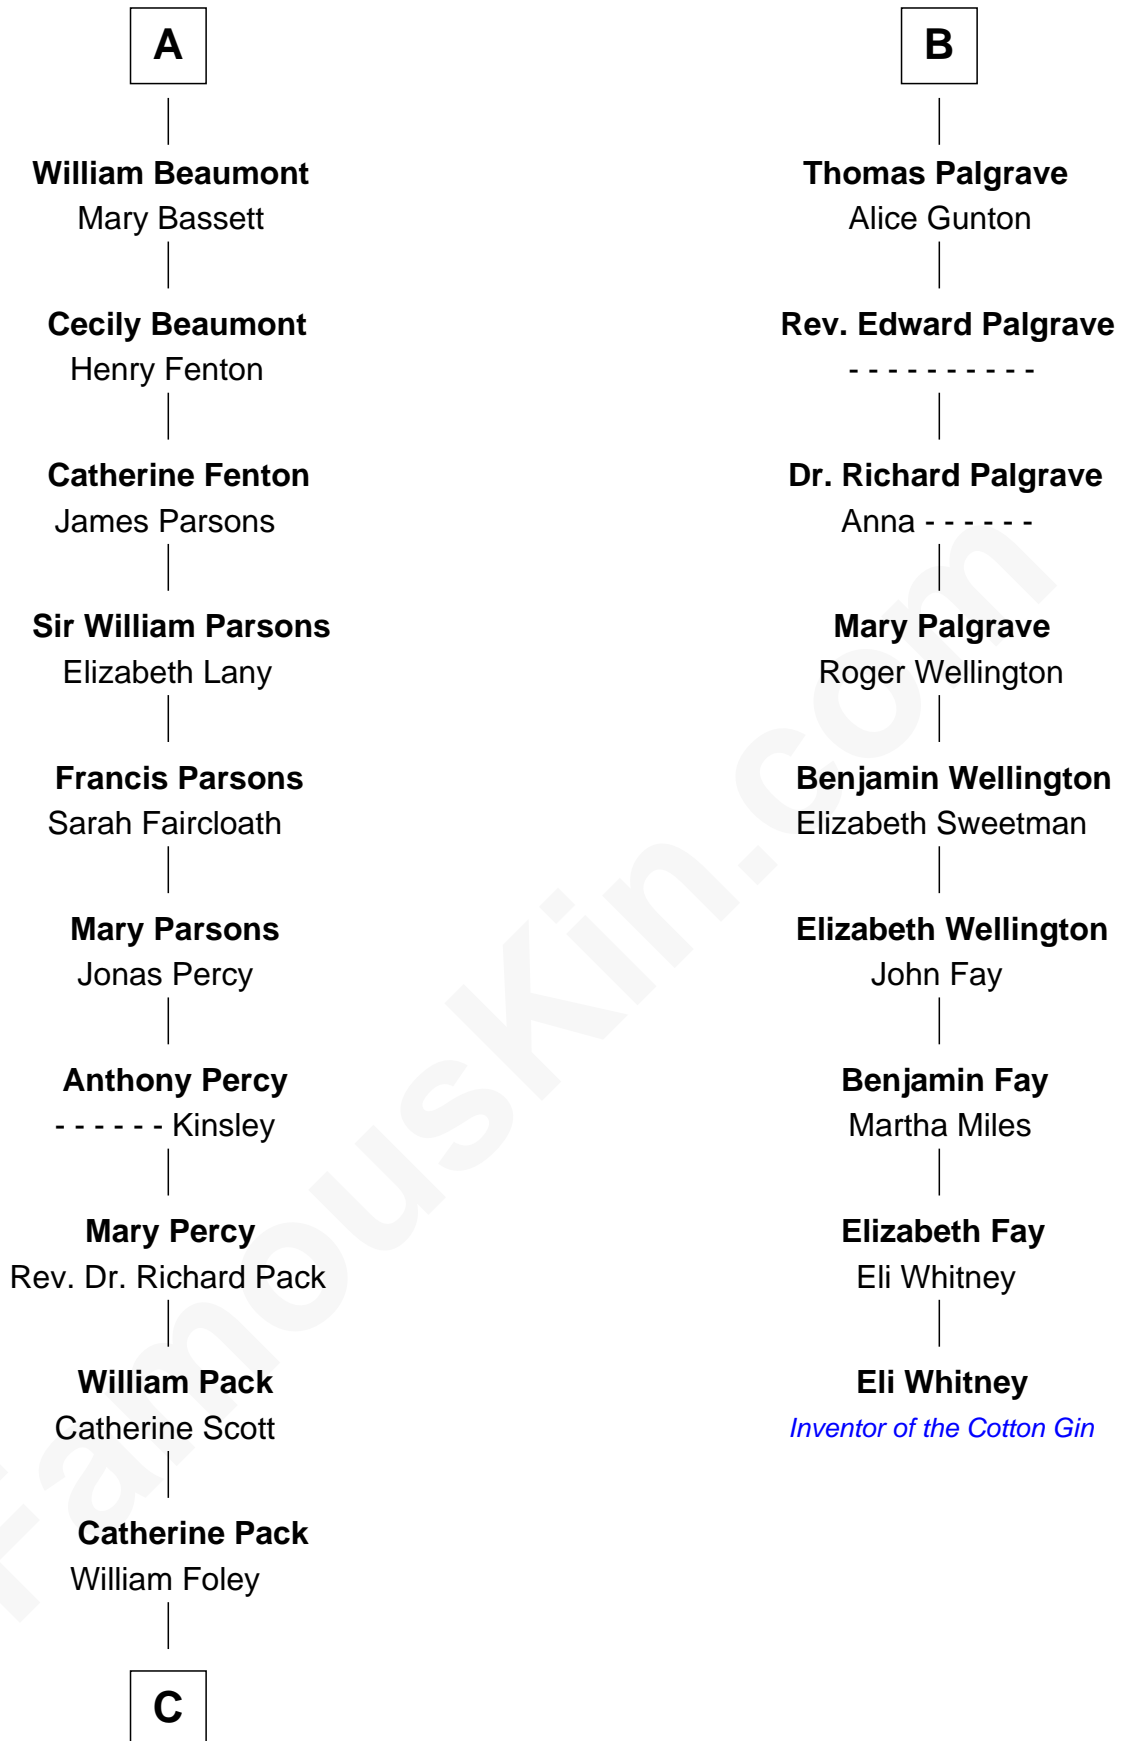

FamousKin.com
Relationship Chart of
Sir Arthur Conan Doyle
Author, "Sherlock Holmes"

15th cousin 3 times removed of
Eli Whitney
Inventor of the Cotton Gin

C

—
Mary Josephine Elizabeth Foley

Charles Altamont Doyle

—
Sir Arthur Conan Doyle

Author, "Sherlock Holmes"

FamousKin.com