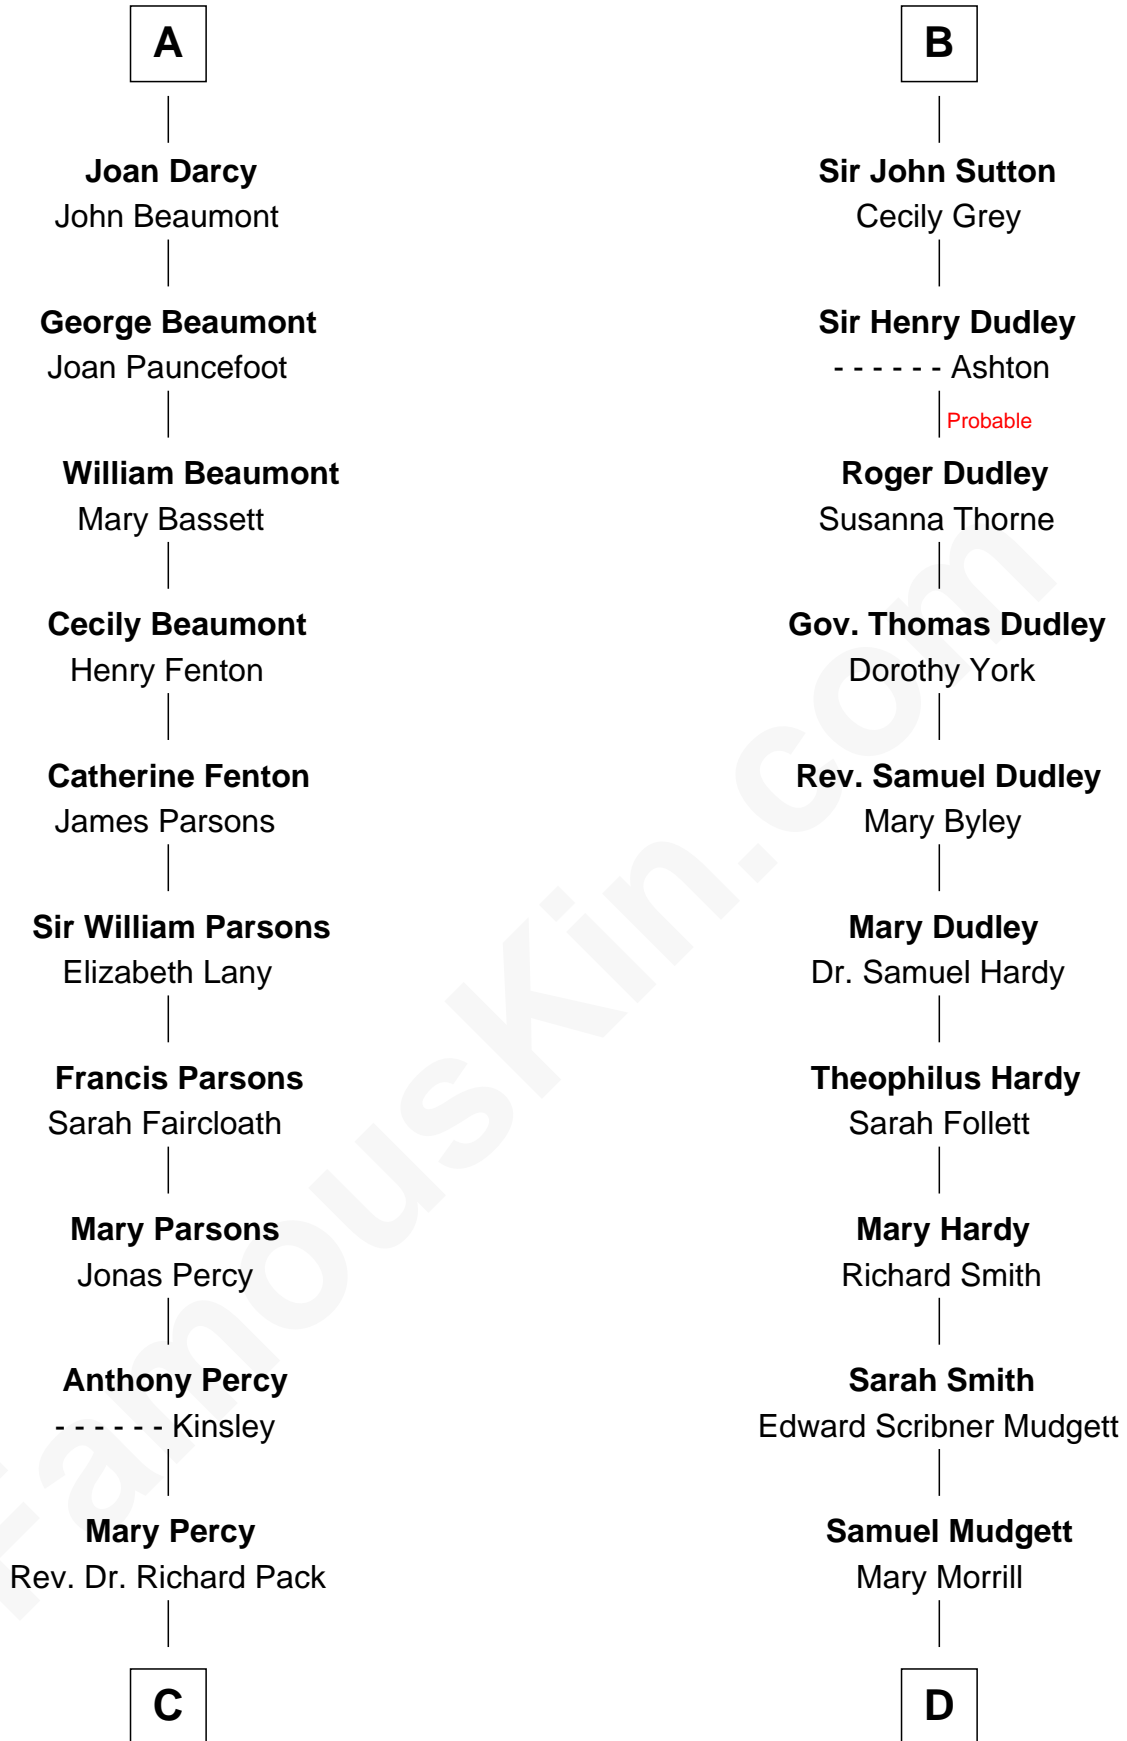

FamousKin.com
Relationship Chart of
Sir Arthur Conan Doyle
Author, "Sherlock Holmes"

19th cousin 1 time removed of

Dr. H. H. Holmes
Serial Killer aka "Devil in the White City"

FamousKin.com