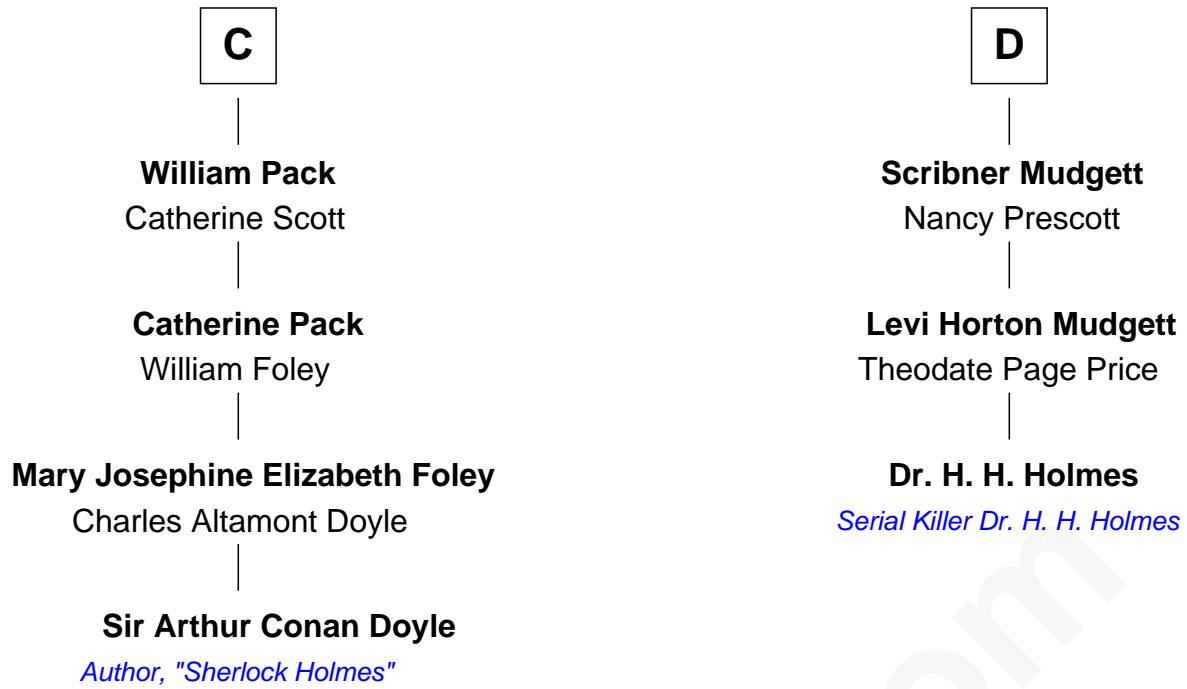

FamousKin.com
Relationship Chart of
Sir Arthur Conan Doyle
Author, "Sherlock Holmes"

19th cousin 1 time removed of

Dr. H. H. Holmes
Serial Killer aka "Devil in the White City"

FamousKin.com