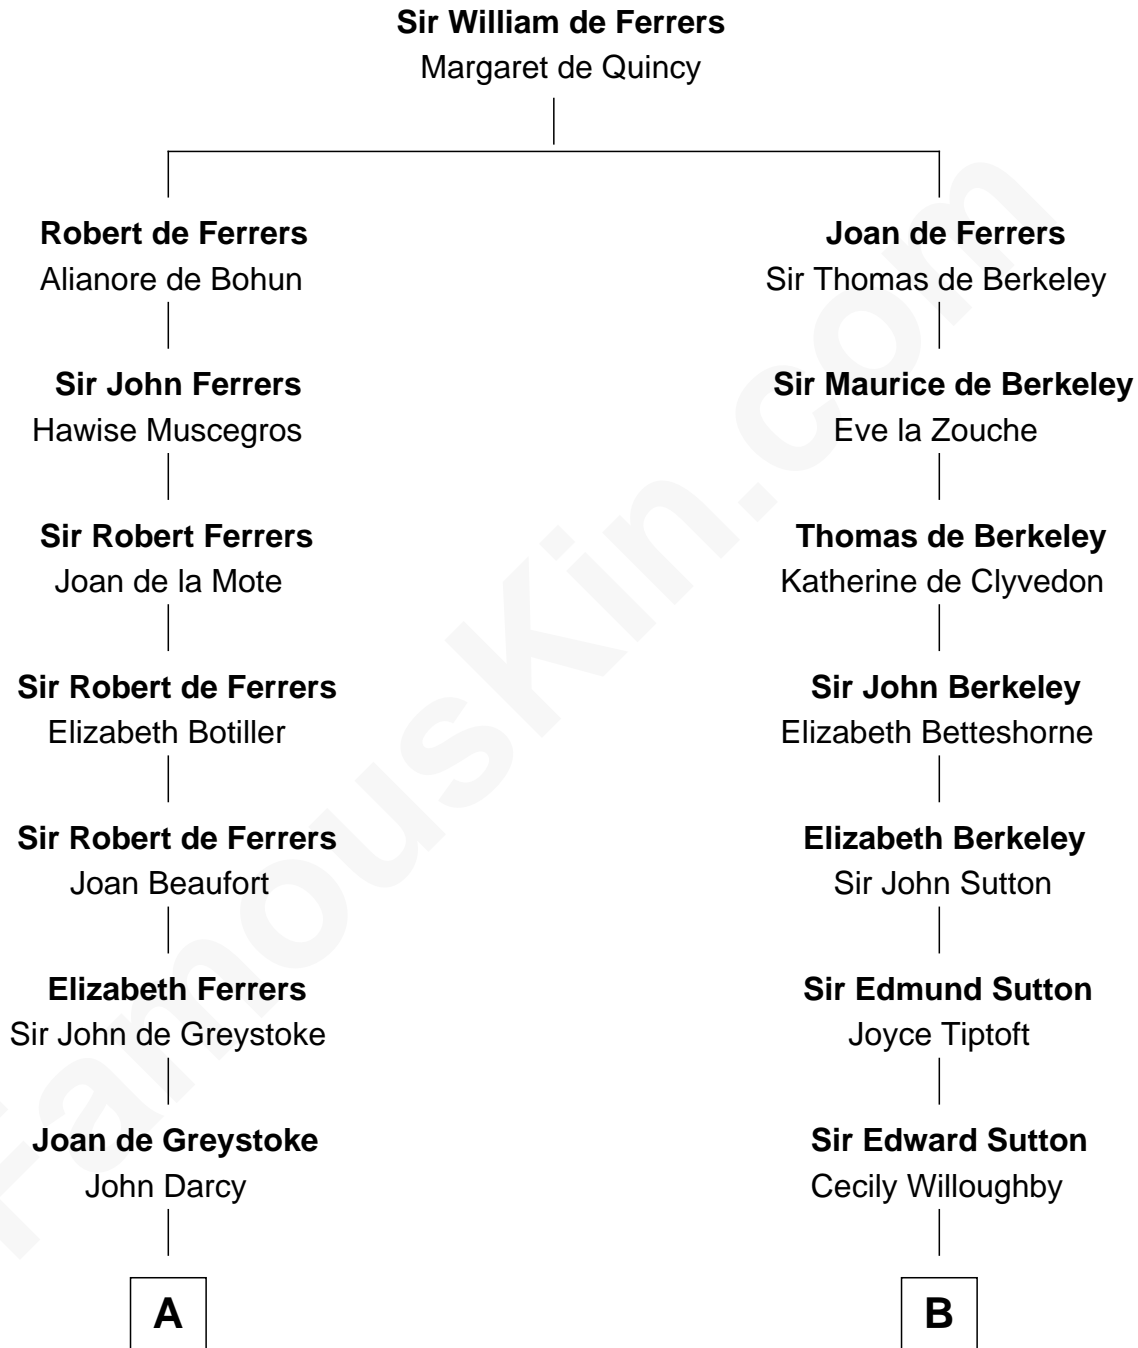

FamousKin.com
Relationship Chart of
Sir Arthur Conan Doyle
Author, "Sherlock Holmes"

19th cousin 1 time removed of

Dr. H. H. Holmes
Serial Killer aka "Devil in the White City"

FamousKin.com