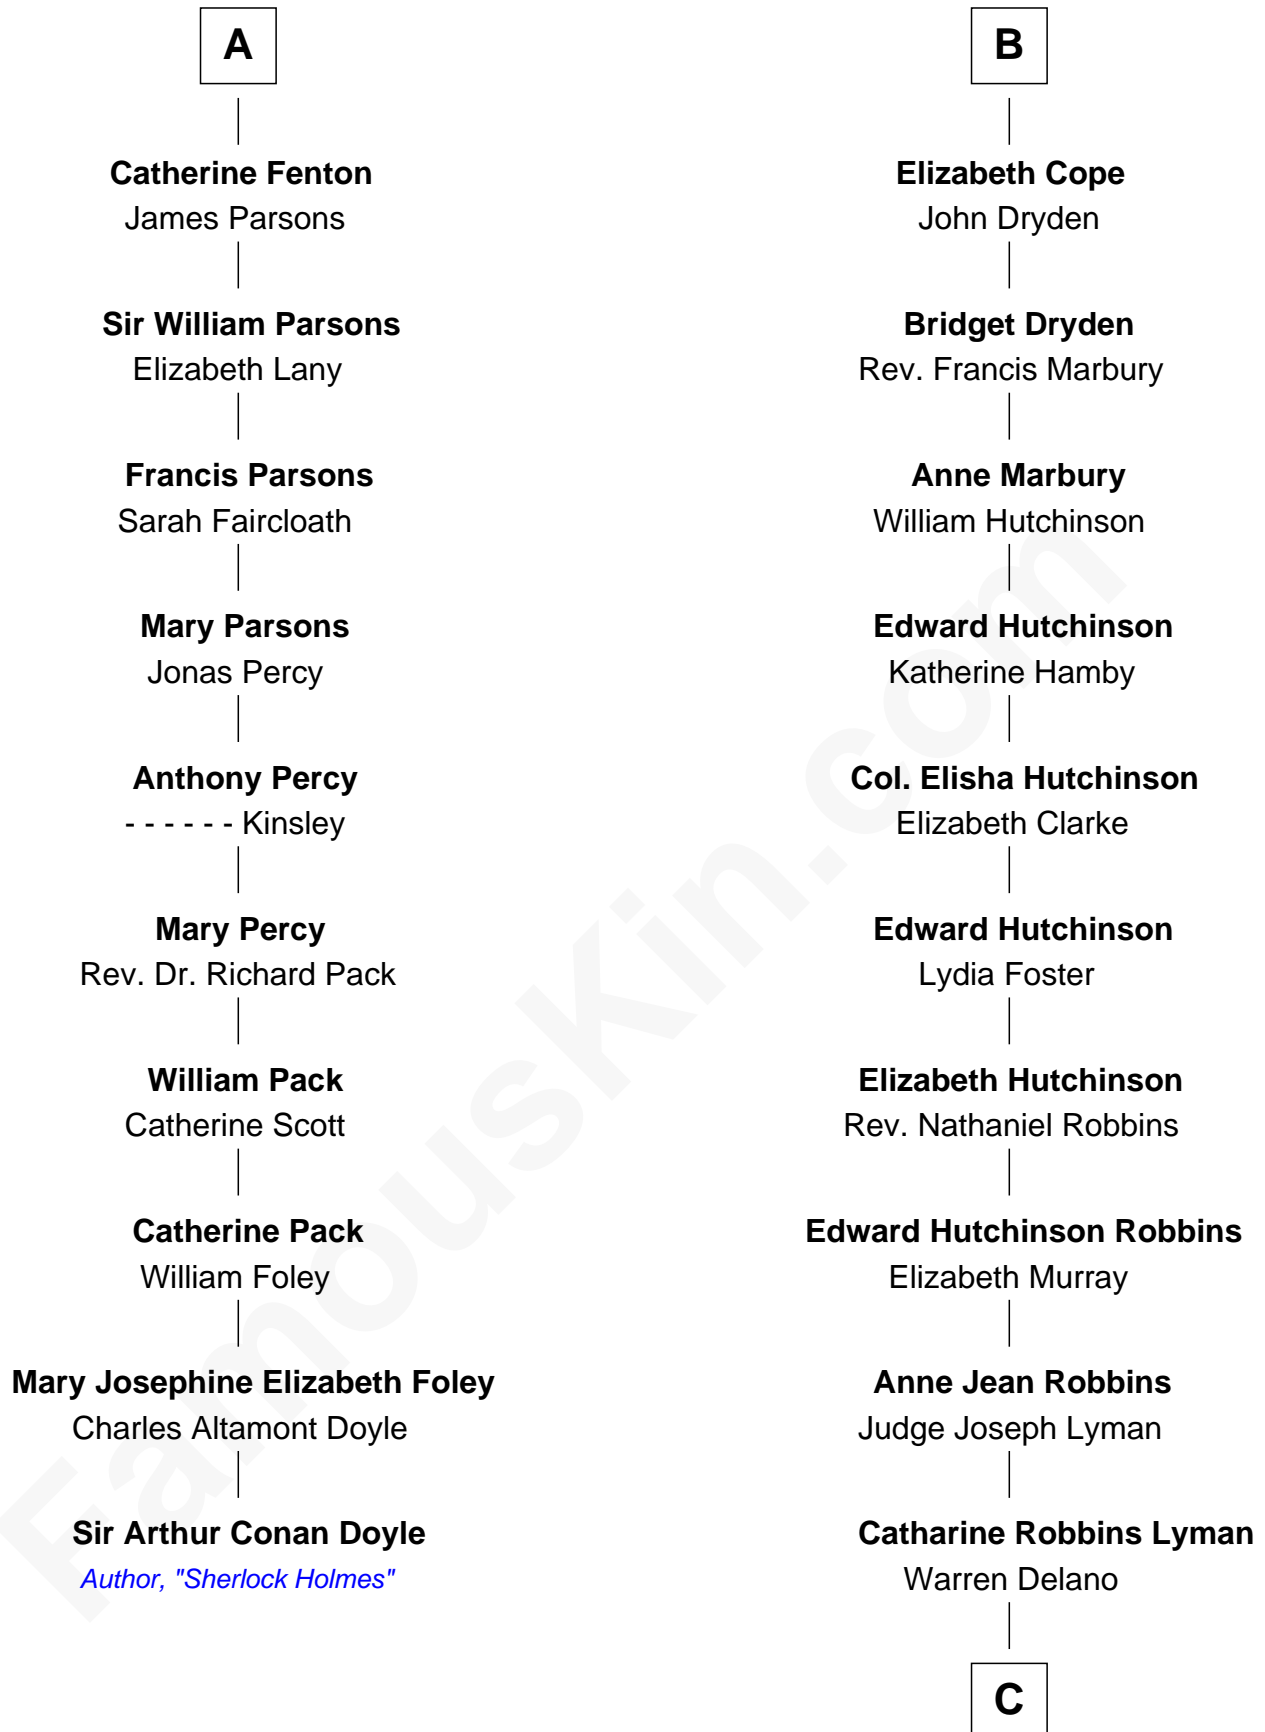

FamousKin.com
Relationship Chart of
Sir Arthur Conan Doyle
Author, "Sherlock Holmes"

16th cousin 2 times removed of
Franklin D. Roosevelt
32nd U.S. President

Sir Gilbert Talbot
Pernel le Boteler

C

Sara Delano
James Roosevelt

Franklin D. Roosevelt
32nd U.S. President

FamousKin.com