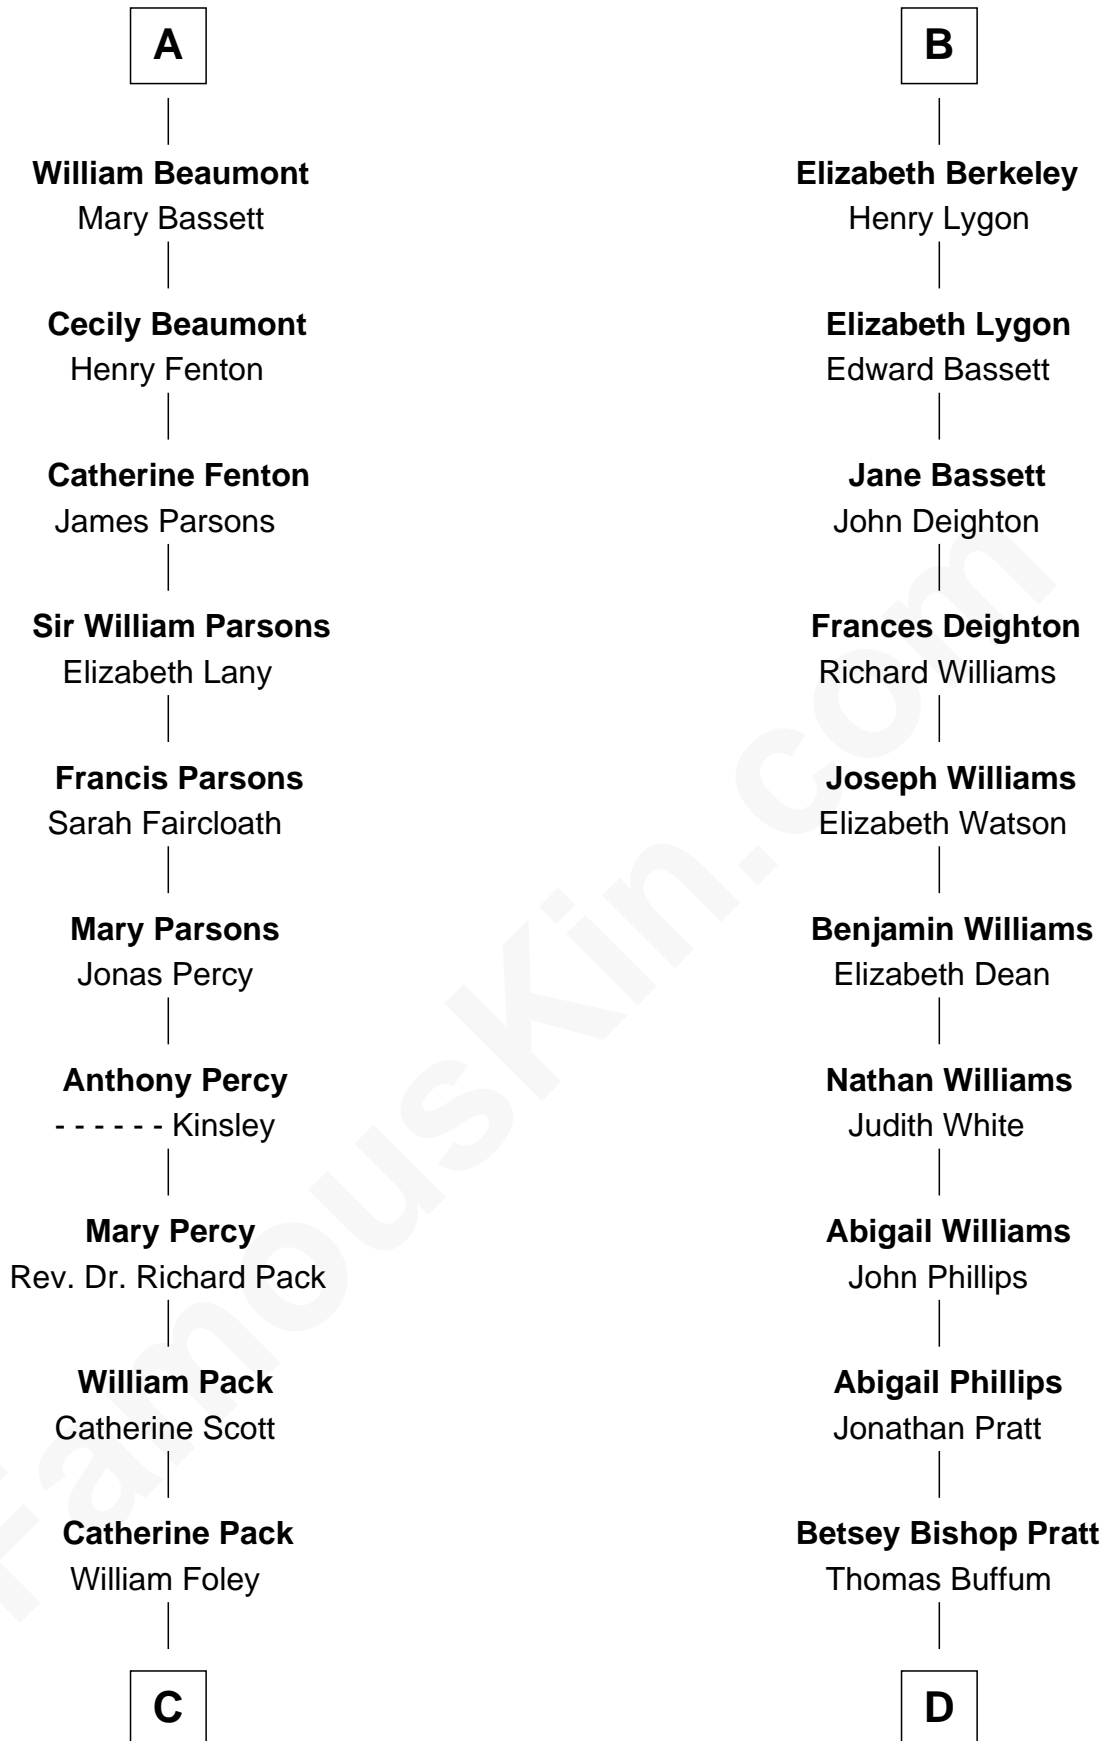

FamousKin.com
Relationship Chart of
Sir Arthur Conan Doyle
Author, "Sherlock Holmes"

18th cousin 3 times removed of

James Taylor
Singer-Songwriter

Humphrey de Bohun
 Elizabeth Plantagenet

Eleanor de Bohun
 Sir James le Boteler

Pernel le Boteler
 Sir Gilbert Talbot

Elizabeth Talbot
 Sir Henry de Grey

Margaret de Grey
 Sir John Darcy

John Darcy
 Joan de Greystoke

Joan Darcy
 John Beaumont

George Beaumont
 Joan Pauncefoot

A

Sir William de Bohun
 Elizabeth de Badlesmere

Elizabeth de Bohun
 Sir Richard Fitzalan

Elizabeth Fitzalan
 Sir Thomas Mowbray

Isabel Mowbray
 Sir James Berkeley

Maurice Berkeley
 Isabel Mead

Anne Berkeley
 Sir William Dennis

Isabel Dennis
 Sir John Berkeley

B

C

Mary Josephine Elizabeth Foley

Charles Altamont Doyle

Sir Arthur Conan Doyle

Author, "Sherlock Holmes"

D

Eliza Ann Buffum