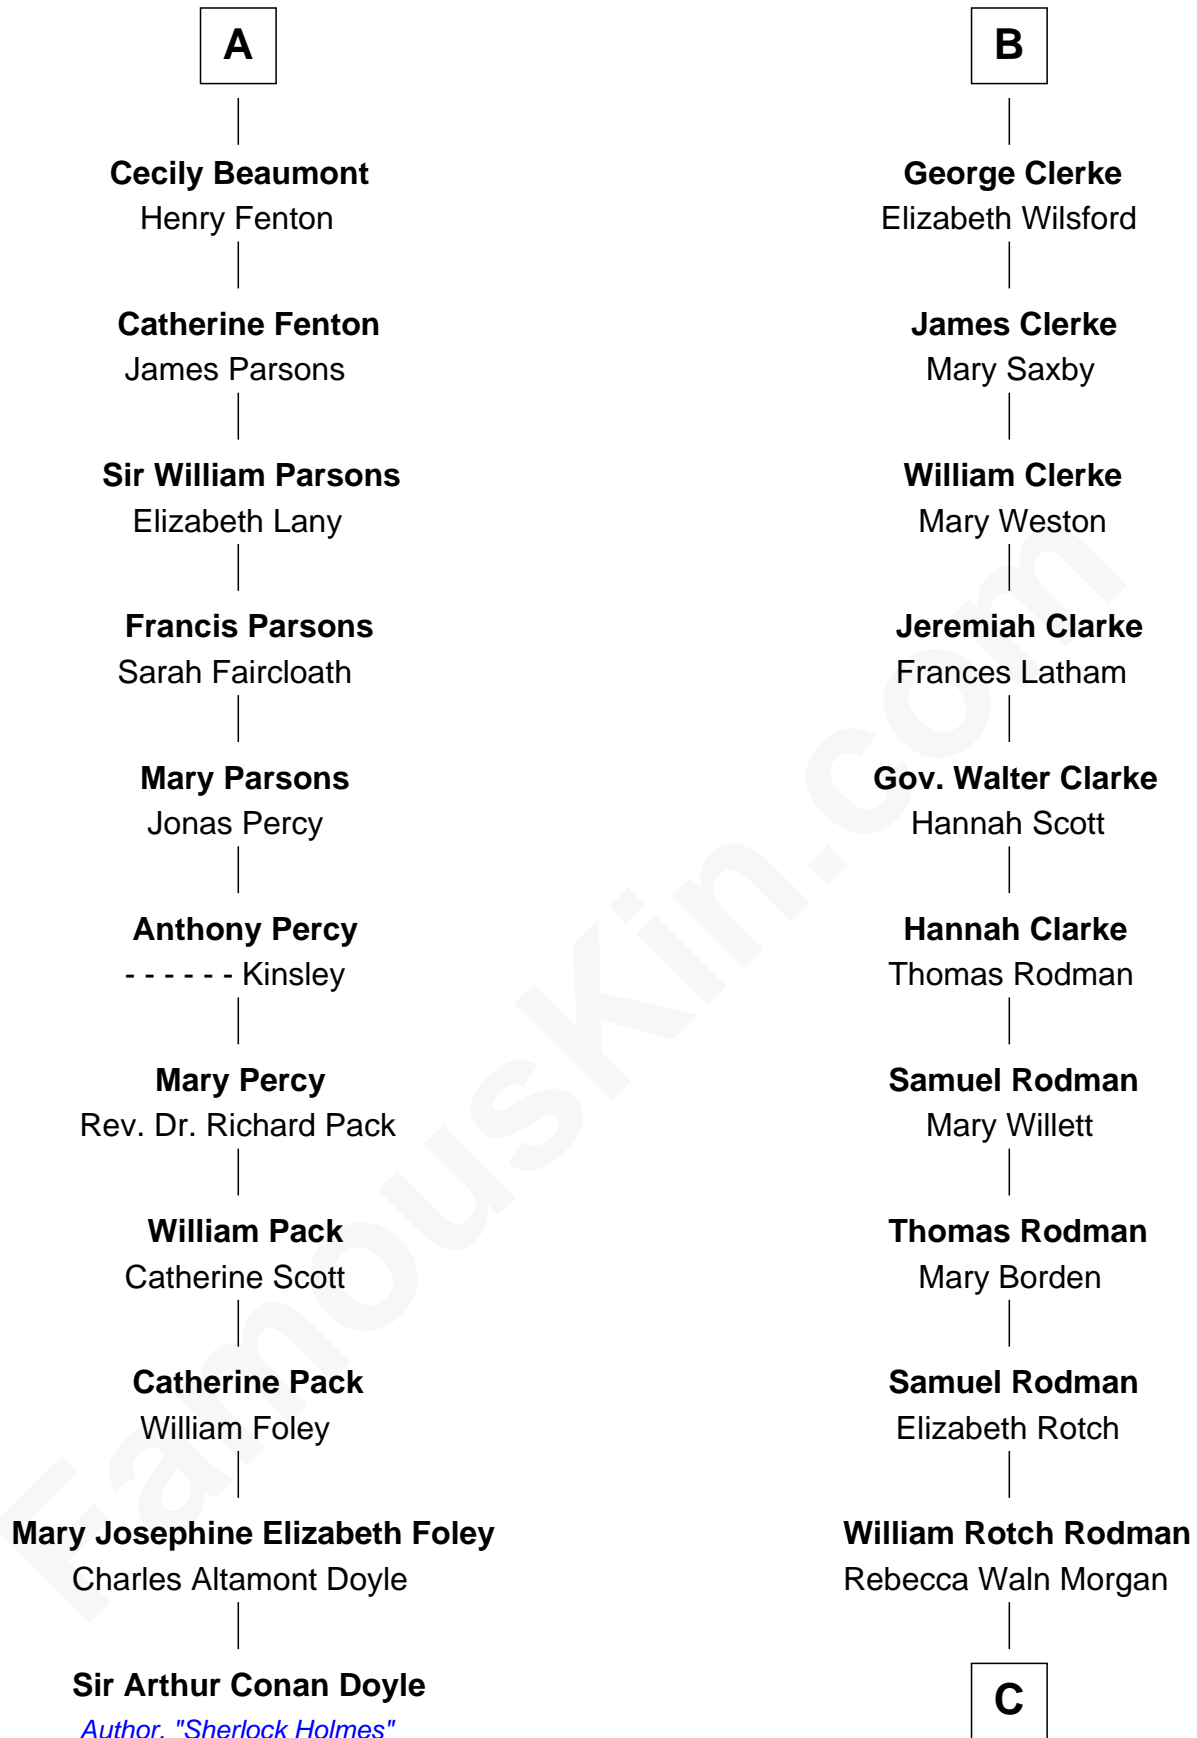

FamousKin.com
Relationship Chart of
Sir Arthur Conan Doyle
Author, "Sherlock Holmes"

17th cousin 4 times removed of

Tuesday Weld
TV and Movie Actress

John de Botetourte
 Maud FitzThomas

C

—
Alfred Rodman

Anna Lothrop Motley

—
Eloise Rodman

Stephen Minot Weld

—
Edward Motley Weld

Sarah Lothrop King

—
Lothrop Motley Weld

Yosene Balfour Ker

—
Tuesday Weld

TV and Movie Actress