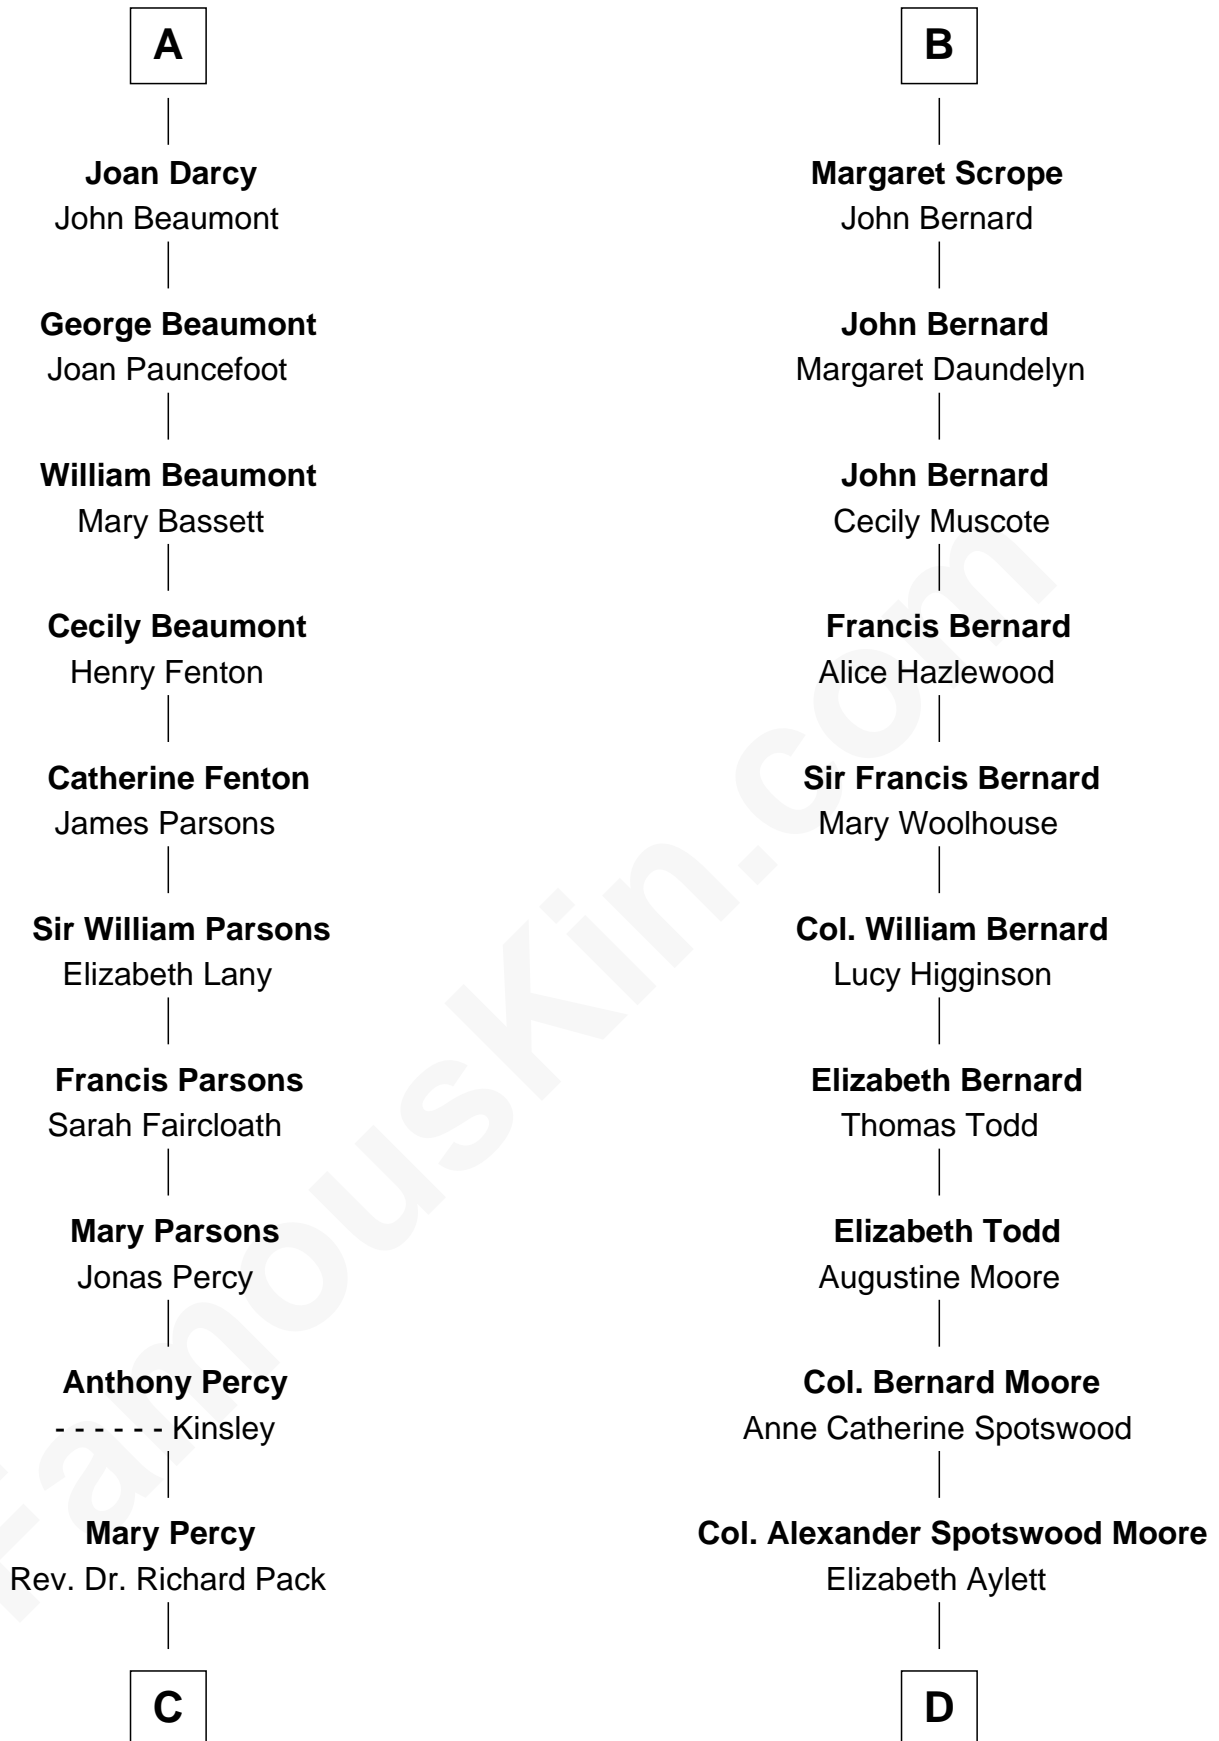

**FamousKin.com**  
**Relationship Chart of**  
**Sir Arthur Conan Doyle**  
*Author, "Sherlock Holmes"*

**19th cousin 1 time removed of**  
**Helen Keller**  
*Author and Activist*

FamousKin.com