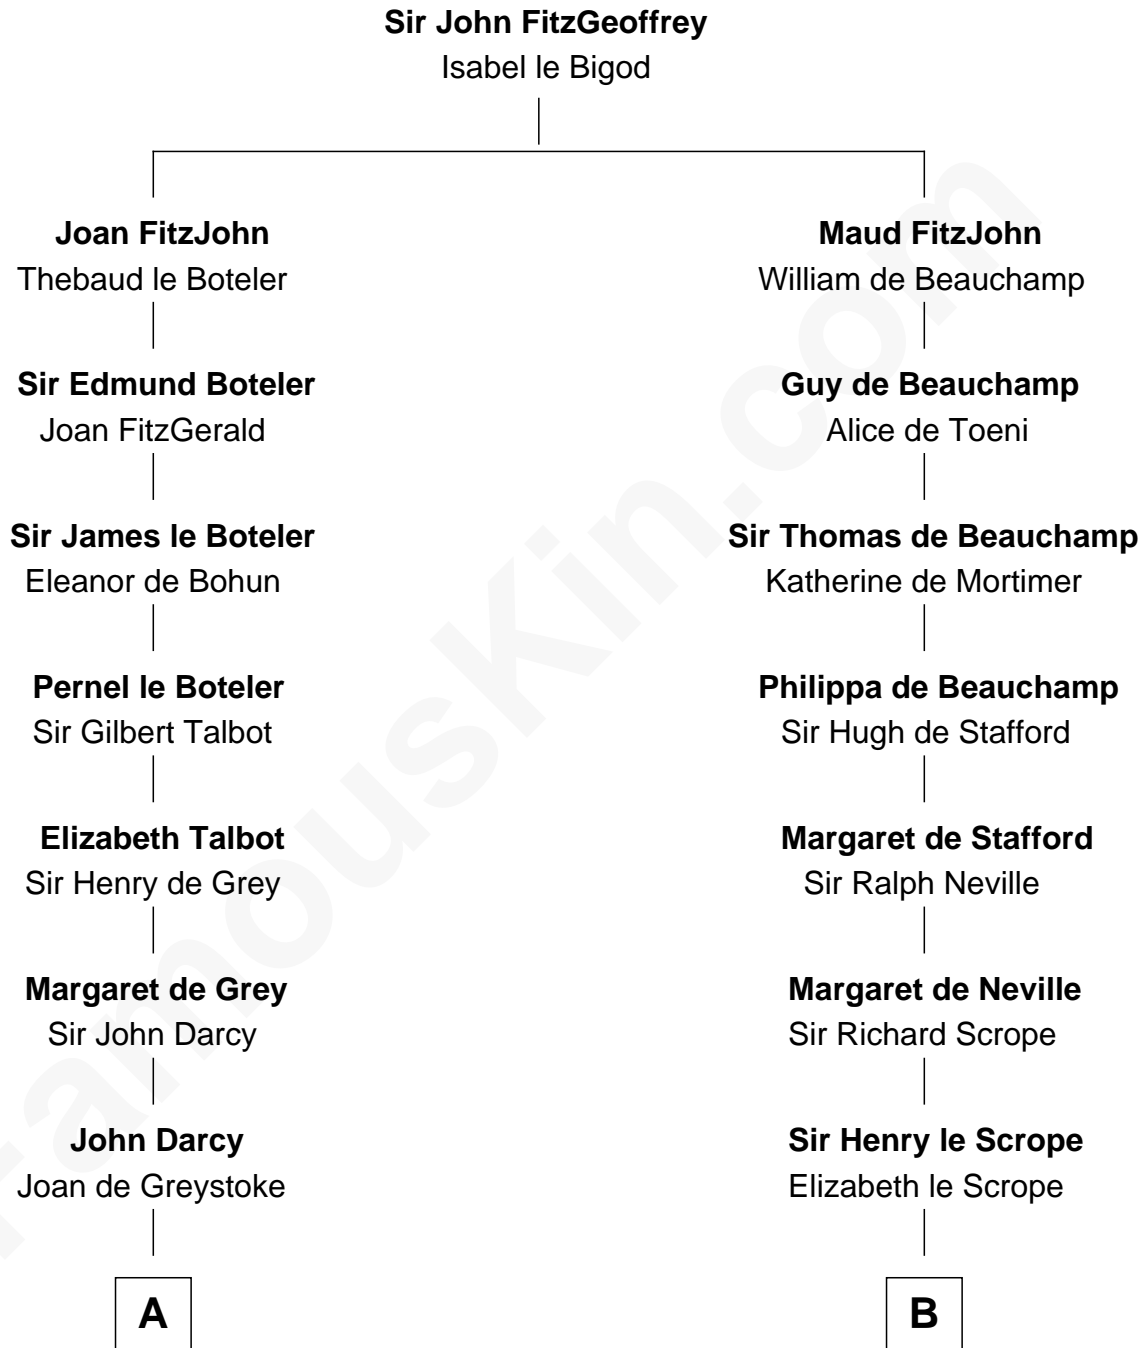

**FamousKin.com**  
**Relationship Chart of**  
**Sir Arthur Conan Doyle**  
*Author, "Sherlock Holmes"*

**19th cousin 1 time removed of**  
**Helen Keller**  
*Author and Activist*

FamousKin.com